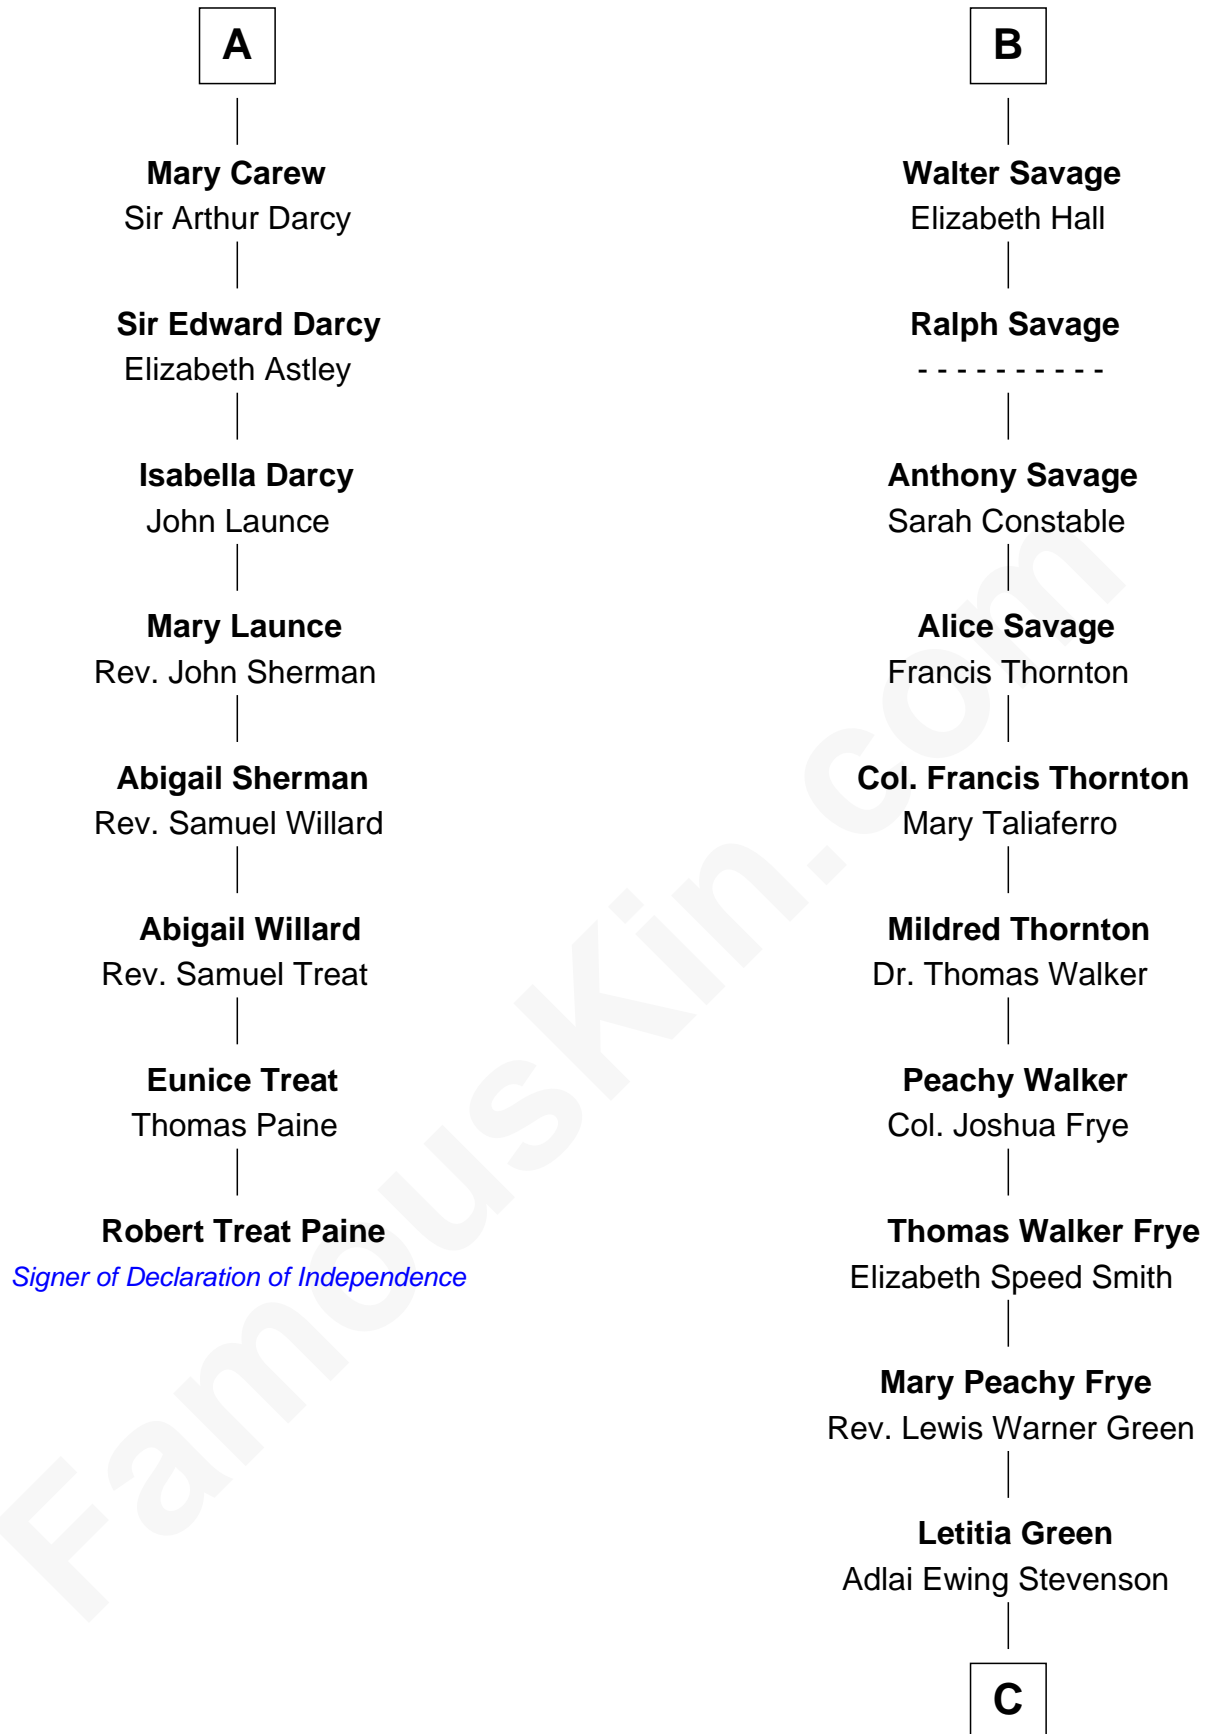

FamousKin.com

Relationship Chart of

Robert Treat Paine

Signer of the Declaration of Independence

14th cousin 4 times removed of

Adlai Stevenson II
31st Governor of Illinois

Sir William de Bohun
 Elizabeth de Badlesmere

C

—
Lewis Green Stevenson

Helen Louise Davis

—
Adlai Stevenson II

31st Governor of Illinois

FamousKin.com