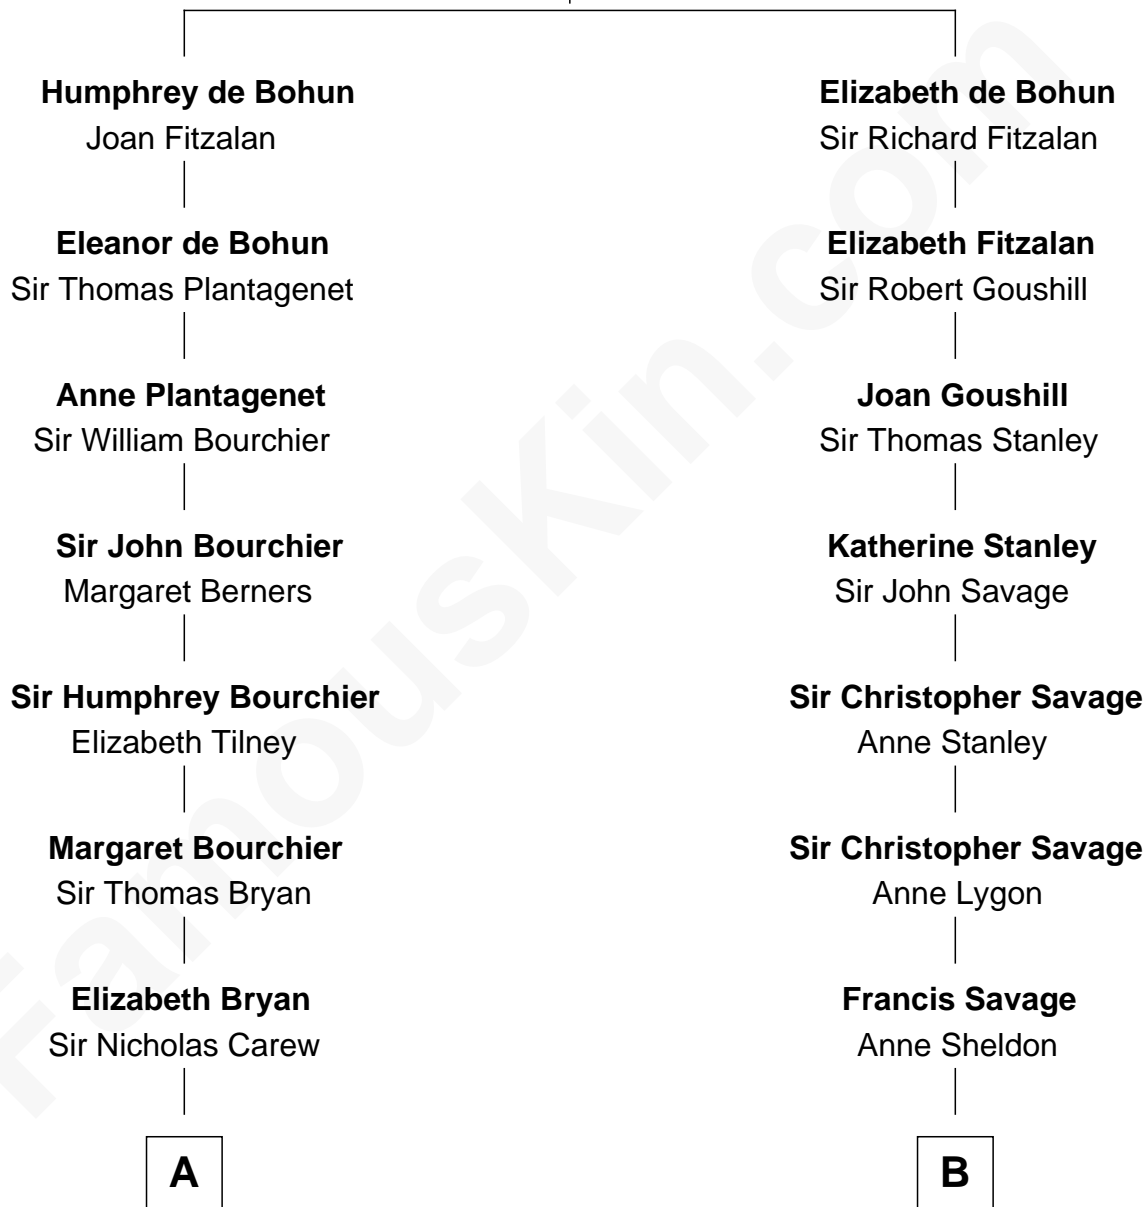

FamousKin.com

Relationship Chart of

Robert Treat Paine

Signer of the Declaration of Independence

14th cousin 4 times removed of

Adlai Stevenson II
31st Governor of Illinois

Sir William de Bohun
 Elizabeth de Badlesmere

C

—
Lewis Green Stevenson

Helen Louise Davis

—
Adlai Stevenson II

31st Governor of Illinois

FamousKin.com