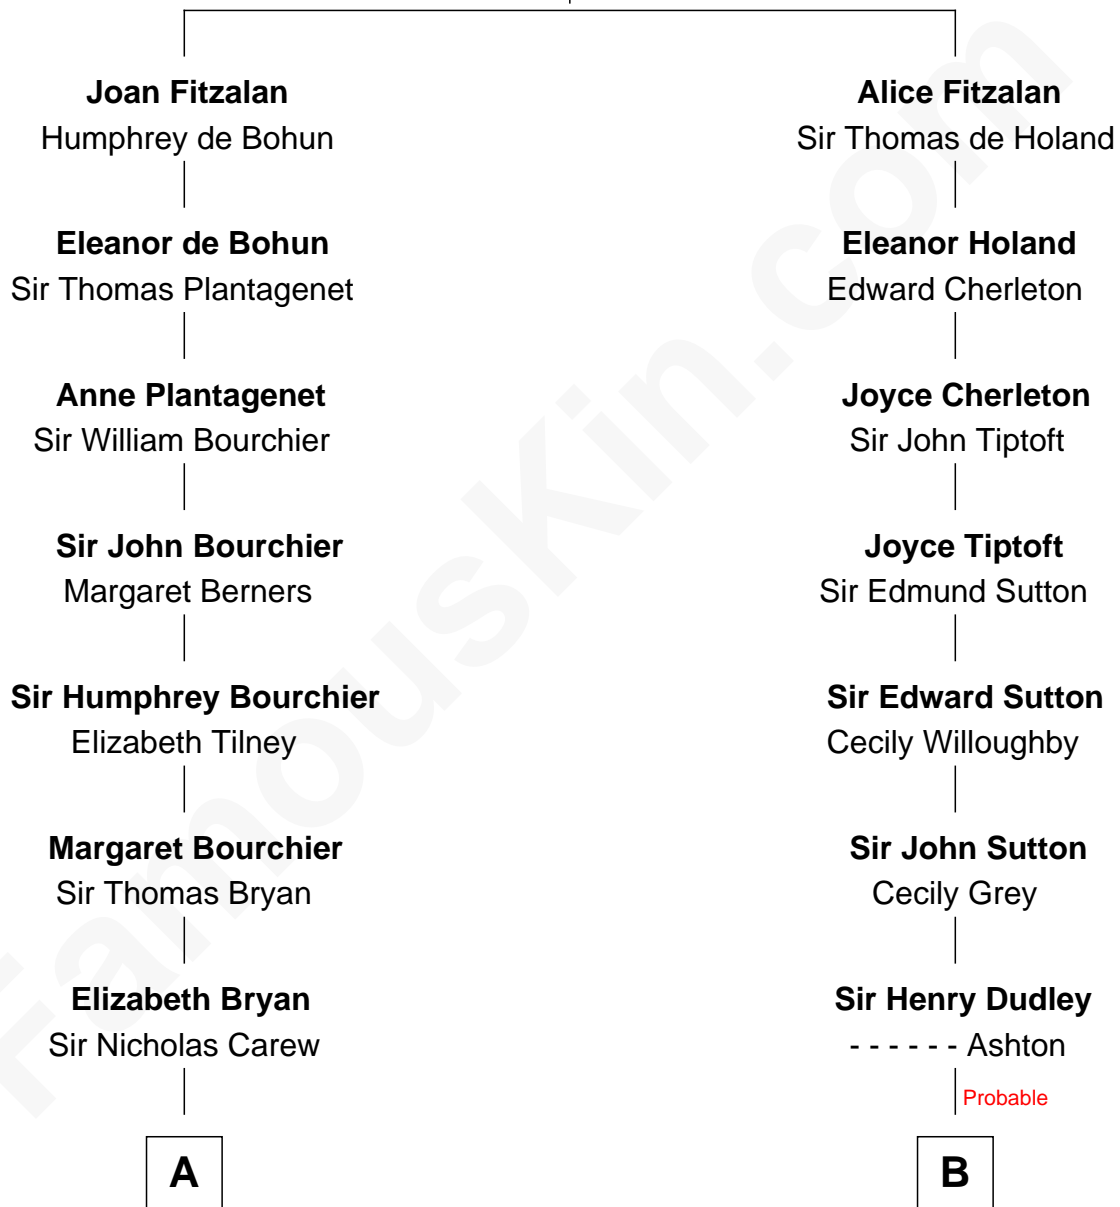

FamousKin.com

Relationship Chart of

Robert Treat Paine

Signer of the Declaration of Independence

14th cousin of

Nicholas Gilman

Signer of the U.S. Constitution

Richard Fitzalan
Eleanor Plantagenet

A

Mary Carew
Sir Arthur Darcy

Sir Edward Darcy
Elizabeth Astley

Isabella Darcy
John Launce

Mary Launce
Rev. John Sherman

Abigail Sherman
Rev. Samuel Willard

Abigail Willard
Rev. Samuel Treat

Eunice Treat
Thomas Paine