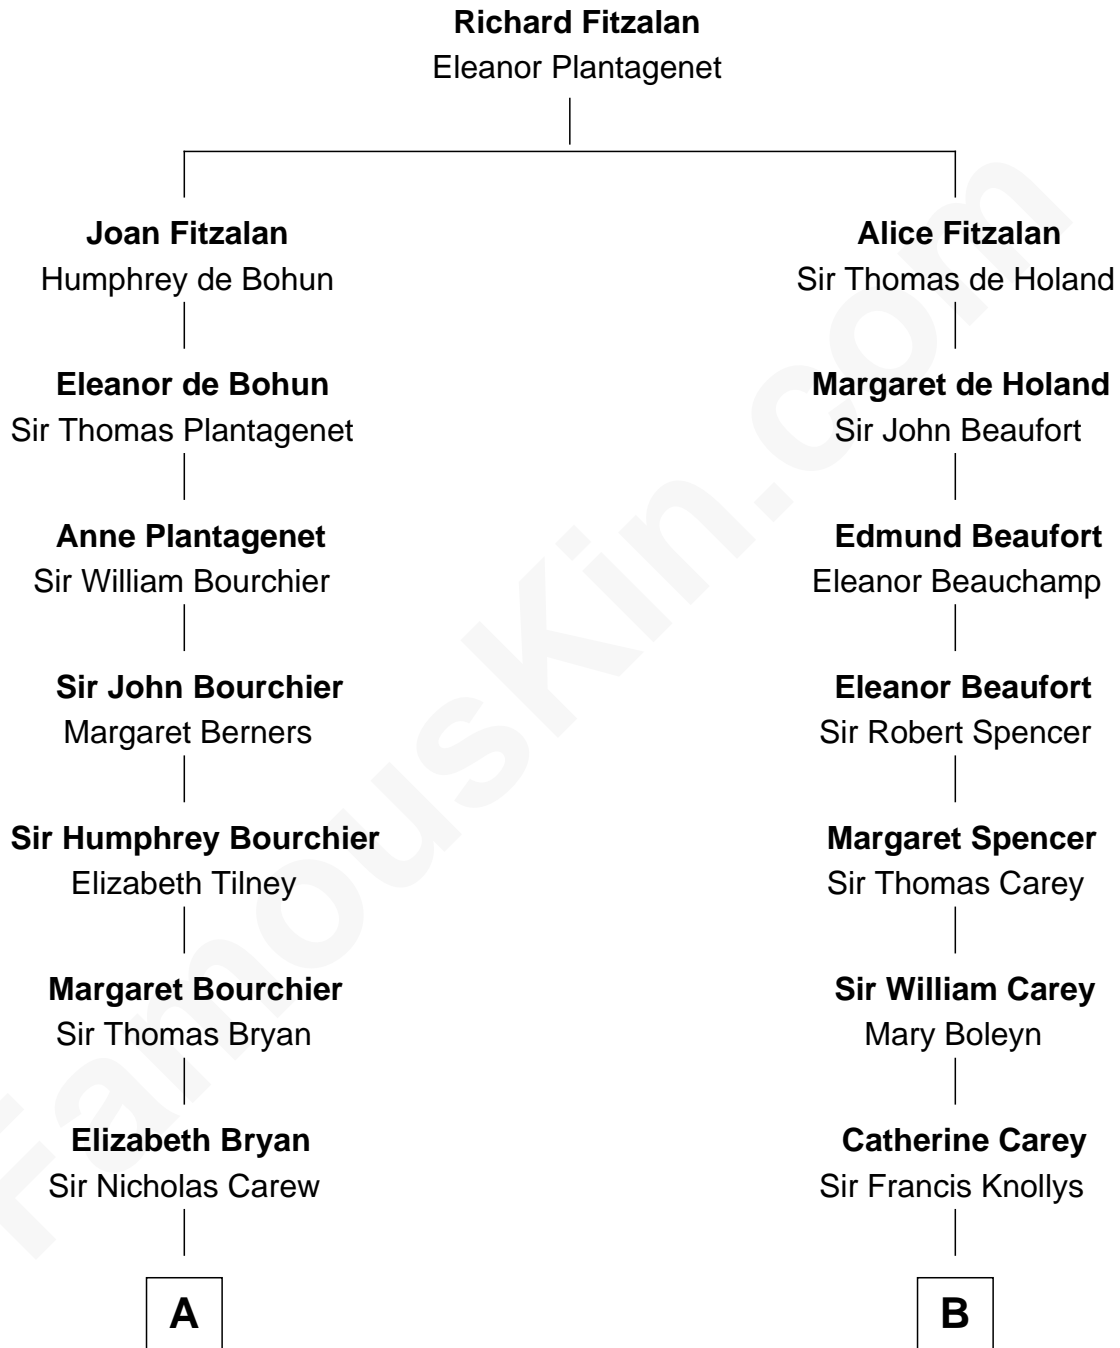

FamousKin.com

Relationship Chart of

Robert Treat Paine

Signer of the Declaration of Independence

14th cousin 4 times removed of

Liz Claiborne

Fashion Designer and Founder of Liz Claiborne Inc.

C

Omer Villere Claiborne
Carolyn Louise Fenner

Liz Claiborne
Found of Liz Claiborne Inc.

FamousKin.com