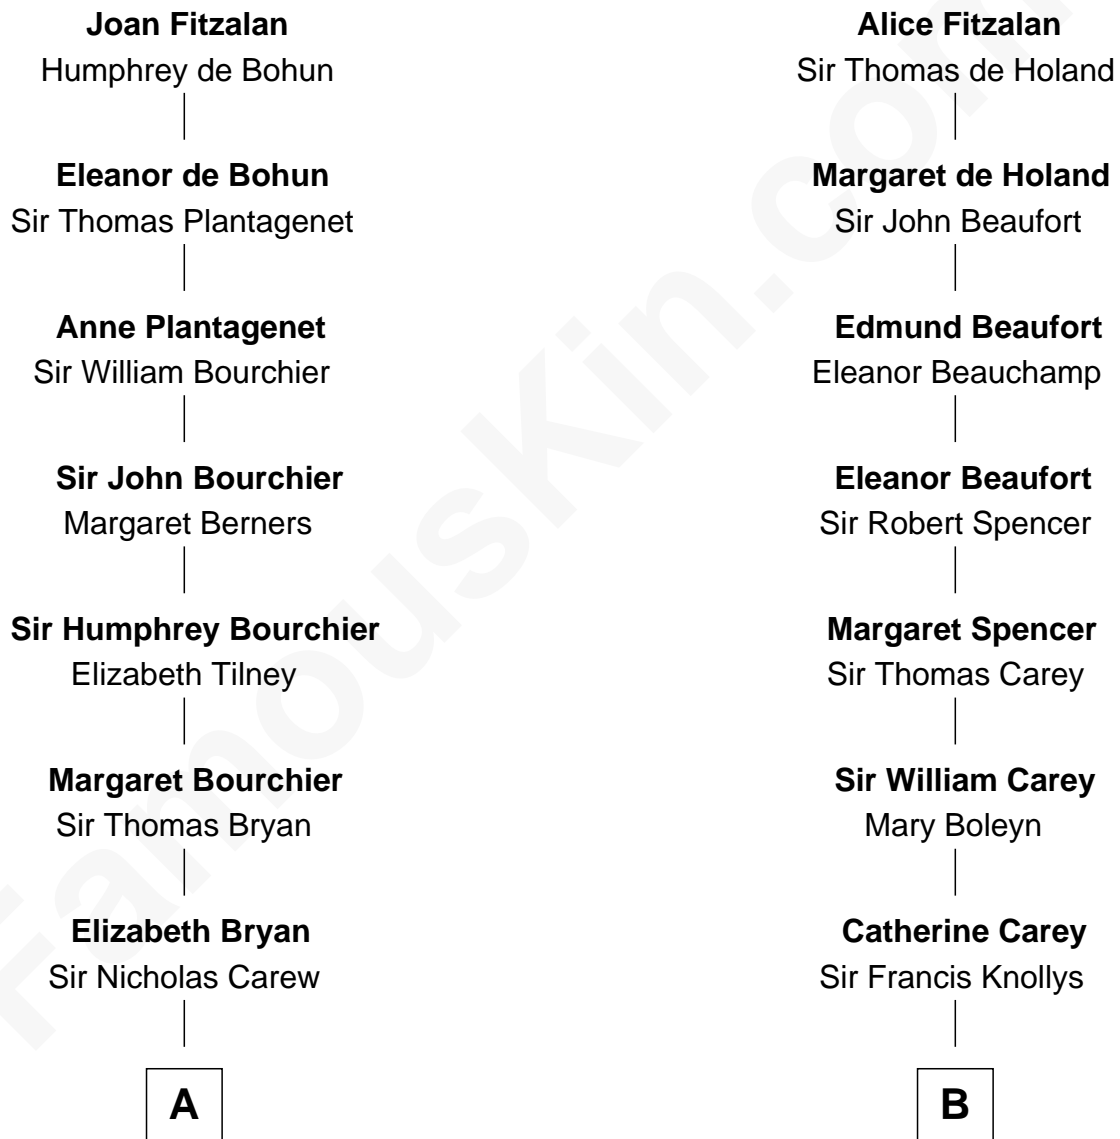

FamousKin.com

Relationship Chart of

Robert Treat Paine

Signer of the Declaration of Independence

14th cousin of

William C. C. Claiborne

1st Governor of Louisiana

Richard Fitzalan
Eleanor Plantagenet

A

Mary Carew
Sir Arthur Darcy

Sir Edward Darcy
Elizabeth Astley

Isabella Darcy
John Launce

Mary Launce
Rev. John Sherman

Abigail Sherman
Rev. Samuel Willard

Abigail Willard
Rev. Samuel Treat

Eunice Treat
Thomas Paine