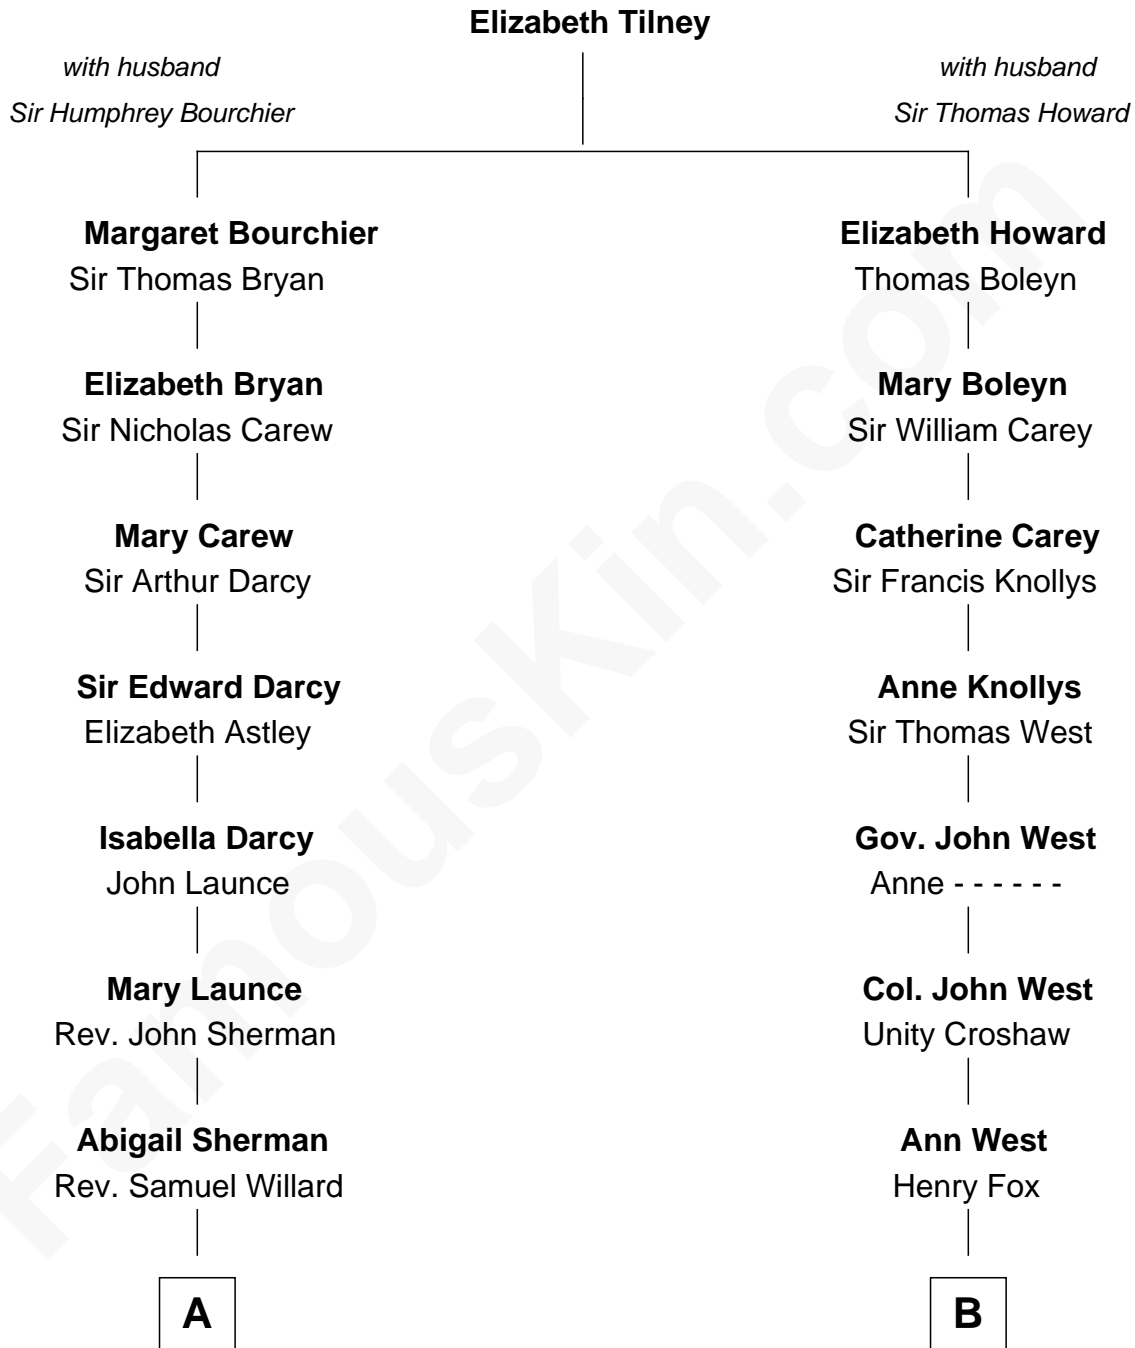

FamousKin.com

Relationship Chart of

Robert Treat Paine

Signer of the Declaration of Independence

9th cousin 1 time removed of

William C. C. Claiborne

1st Governor of Louisiana

A

Abigail Willard
Rev. Samuel Treat

Eunice Treat
Thomas Paine

Robert Treat Paine
Signer of Declaration of Independence

B

Ann Fox
Thomas Claiborne

Nathaniel Claiborne
Jane Cole

William Claiborne
Mary Leigh

William C. C. Claiborne
1st Governor of Louisiana