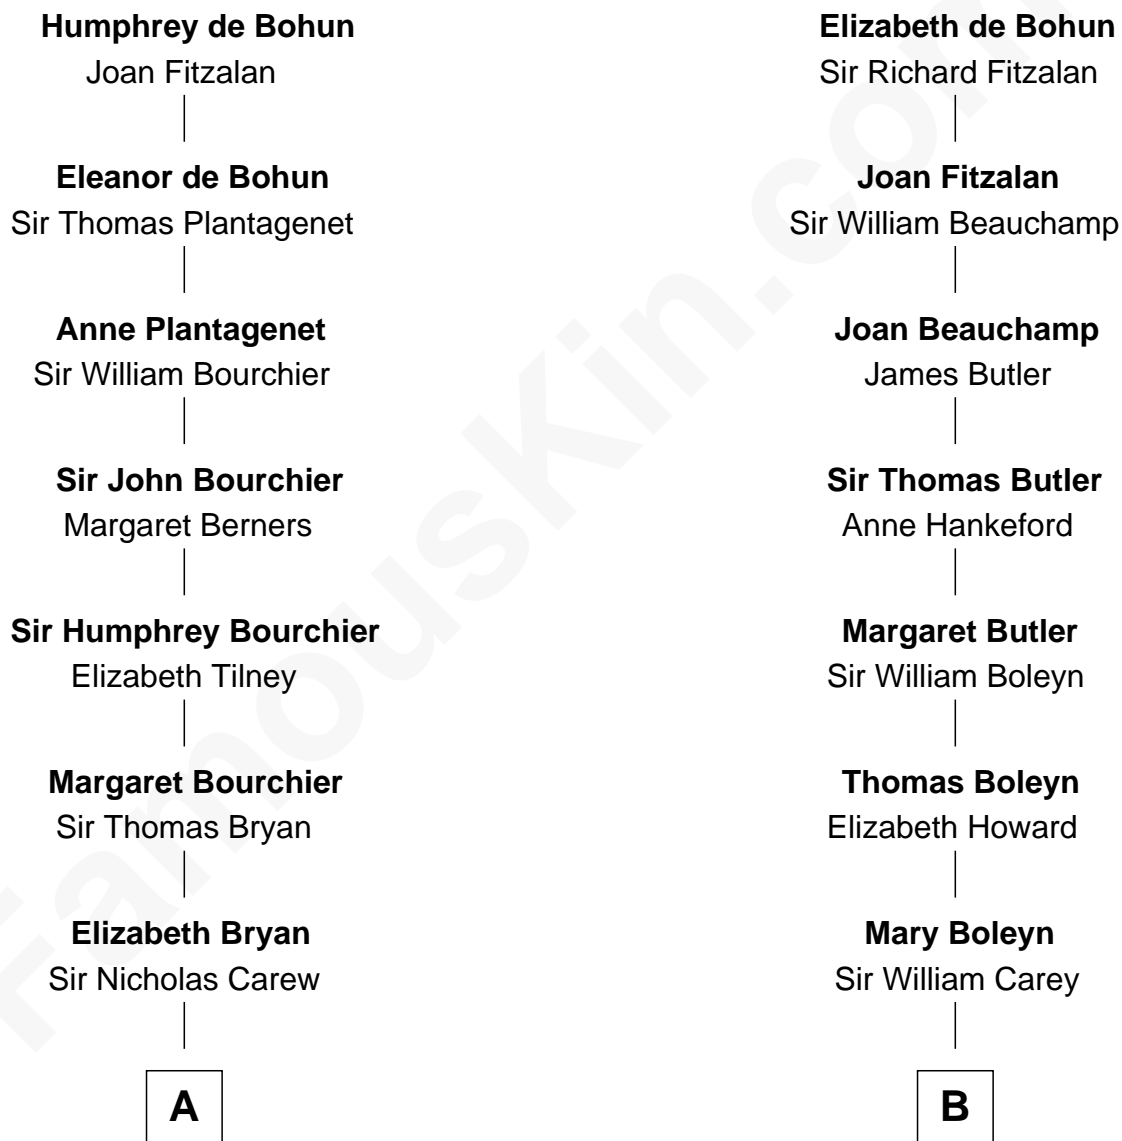

FamousKin.com

Relationship Chart of

Robert Treat Paine

Signer of the Declaration of Independence

14th cousin 1 time removed of

William C. C. Claiborne

1st Governor of Louisiana

Sir William de Bohun
Elizabeth de Badlesmere

A

Mary Carew
Sir Arthur Darcy

Sir Edward Darcy
Elizabeth Astley

Isabella Darcy
John Launce

Mary Launce
Rev. John Sherman

Abigail Sherman
Rev. Samuel Willard

Abigail Willard
Rev. Samuel Treat

Eunice Treat
Thomas Paine