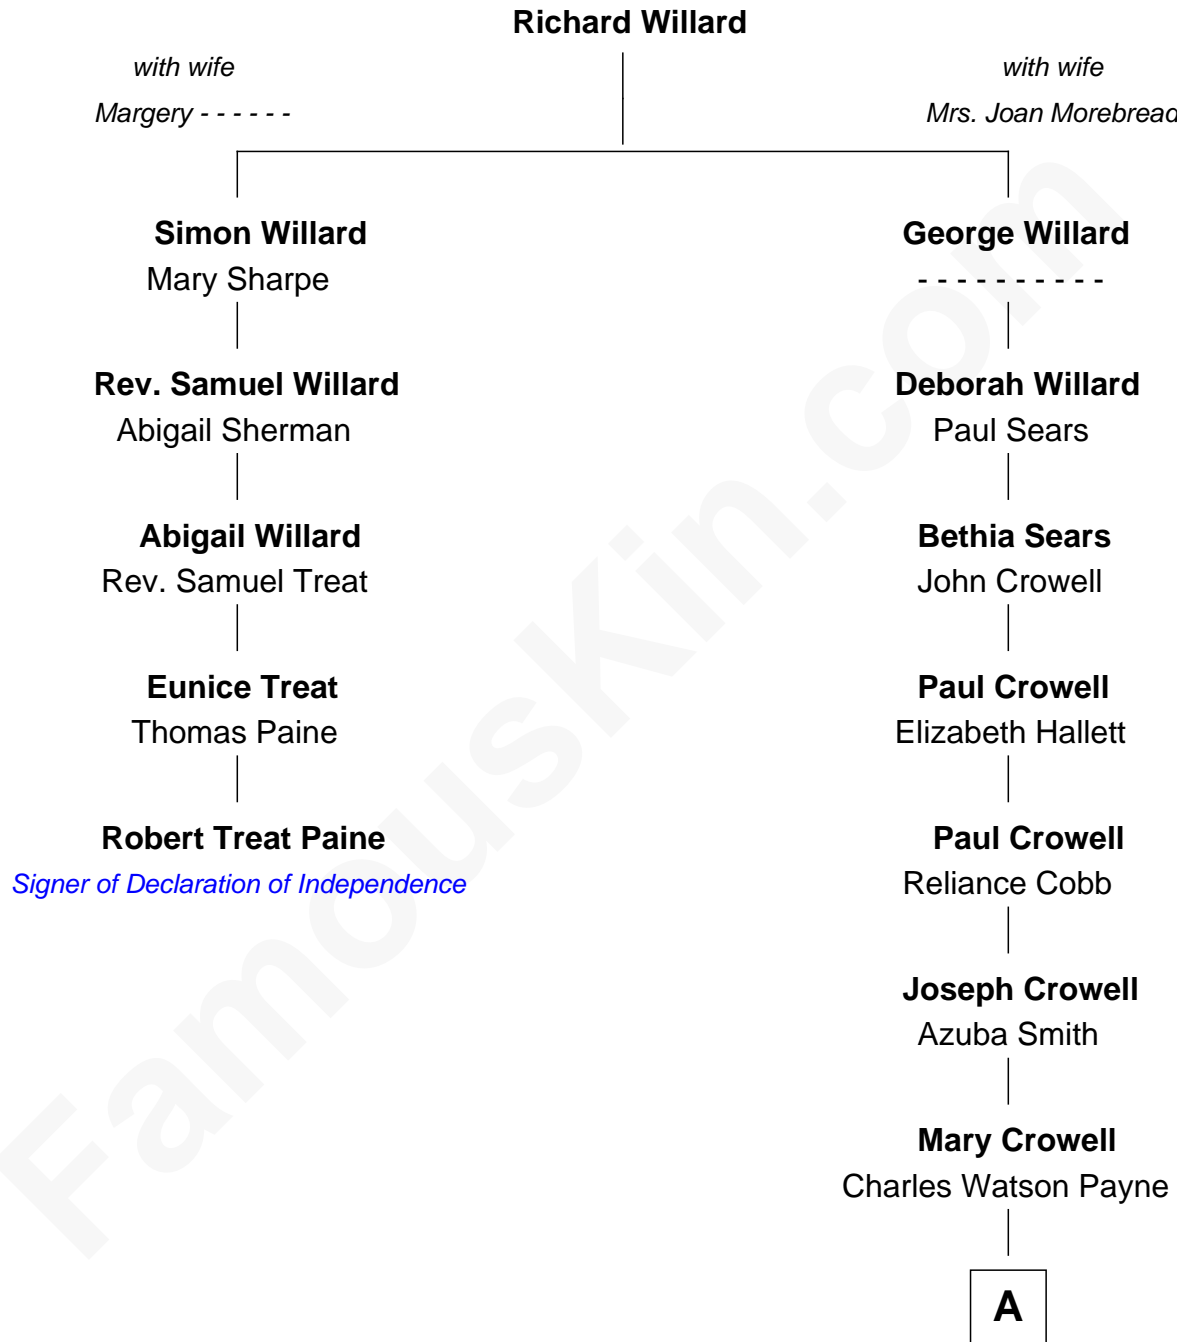

FamousKin.com

Relationship Chart of

Robert Treat Paine

Signer of the Declaration of Independence

4th cousin 8 times removed of

Howard Dean

79th Governor of Vermont

A

Charles Watson Payne
Maria Christiana Hildreth

Maria L'Hommedieu Payne
Joseph Fahys

Lena Marianne Fahys
Henry Francis Cook

Maria Fahys Cook
Howard Brush Dean

Howard Brush Dean
Andrea Belden Maitland

Howard Dean
79th Governor of Vermont