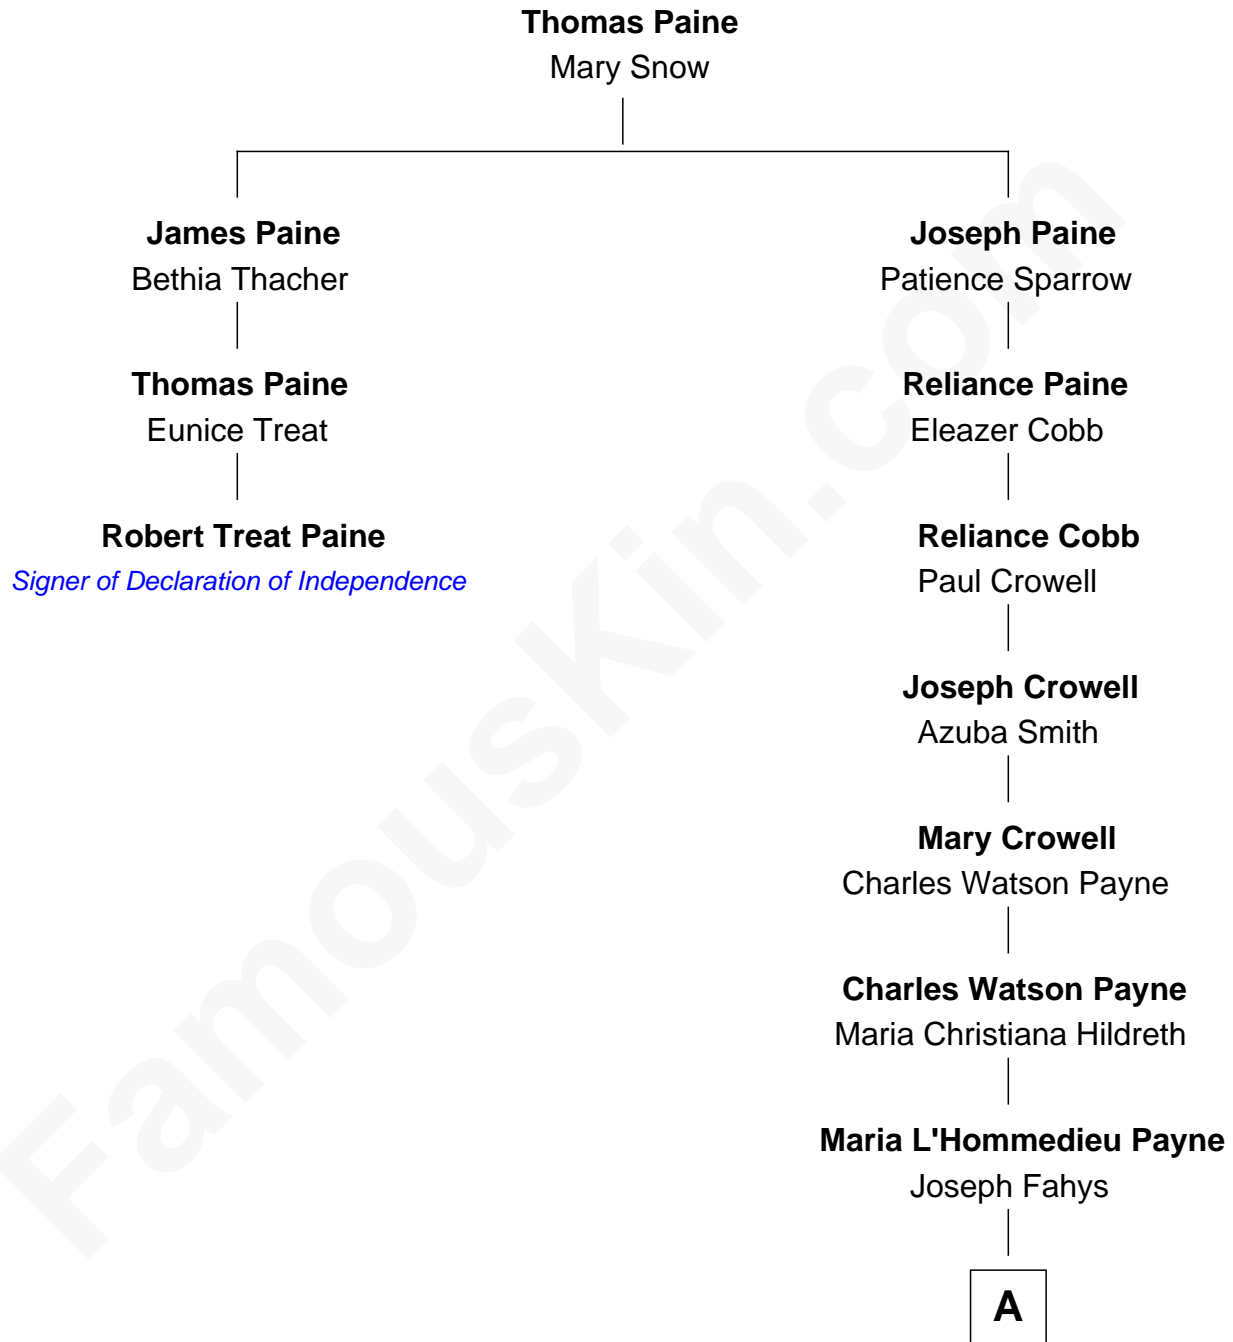

FamousKin.com

Relationship Chart of

Robert Treat Paine

Signer of the Declaration of Independence

2nd cousin 8 times removed of

Howard Dean

79th Governor of Vermont

A

—
Lena Marianne Fahys

Henry Francis Cook

—
Maria Fahys Cook

Howard Brush Dean

—
Howard Brush Dean

Andrea Belden Maitland

—
Howard Dean

79th Governor of Vermont