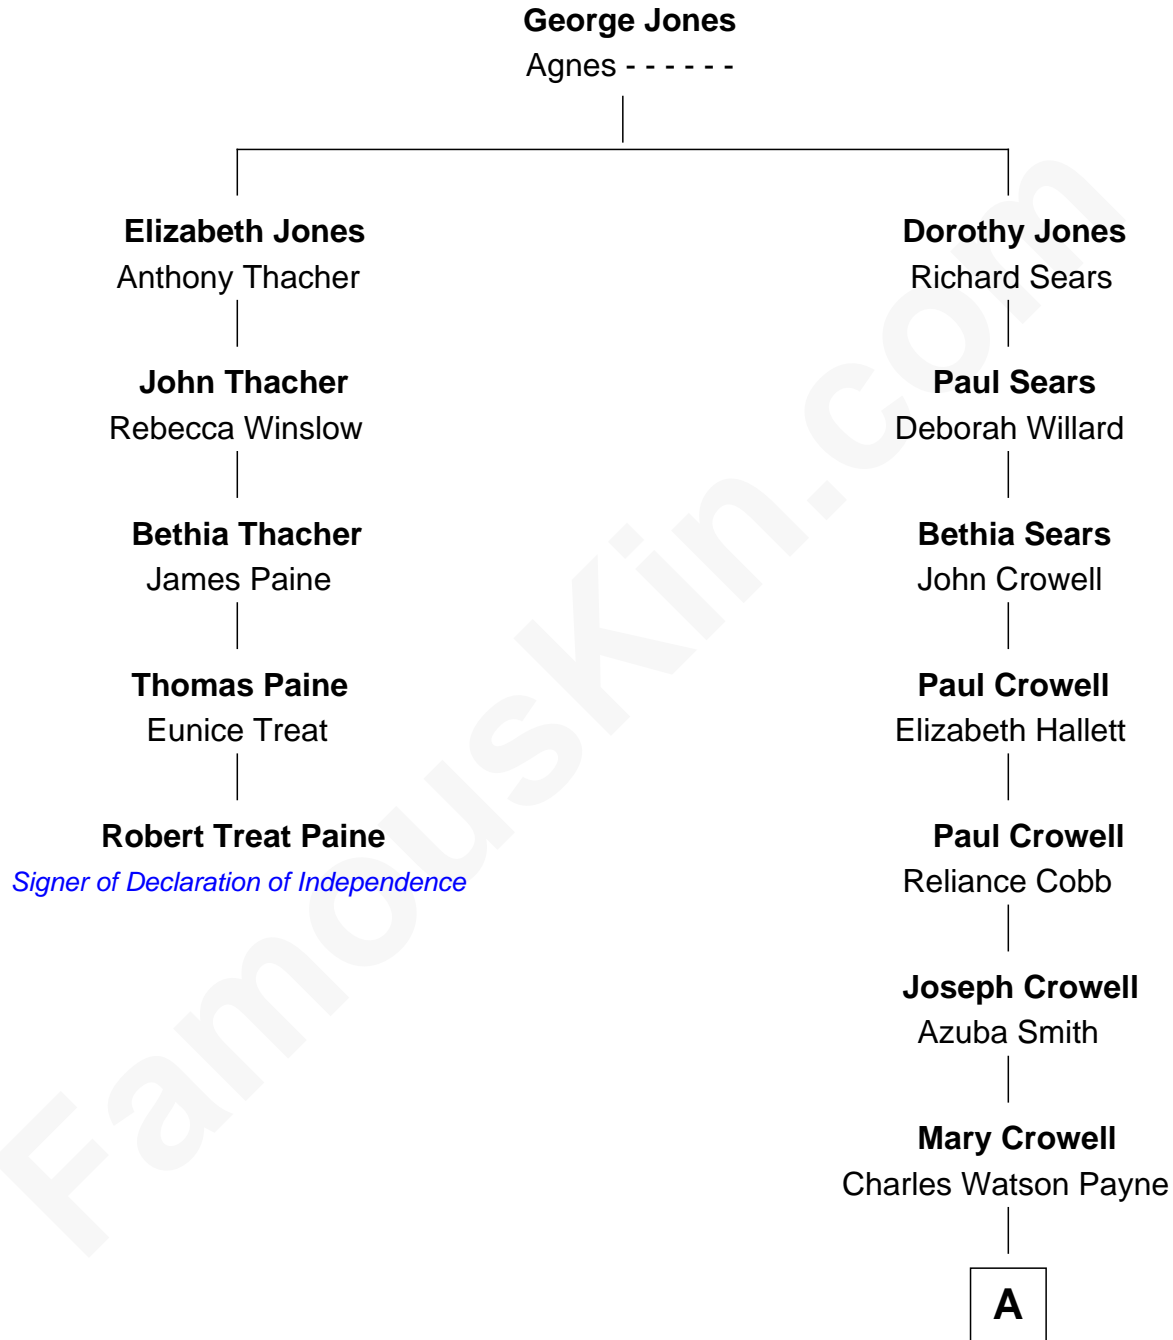

FamousKin.com

Relationship Chart of

Robert Treat Paine

Signer of the Declaration of Independence

4th cousin 8 times removed of

Howard Dean

79th Governor of Vermont

A

Charles Watson Payne
Maria Christiana Hildreth

Maria L'Hommedieu Payne
Joseph Fahys

Lena Marianne Fahys
Henry Francis Cook

Maria Fahys Cook
Howard Brush Dean

Howard Brush Dean
Andrea Belden Maitland

Howard Dean
79th Governor of Vermont