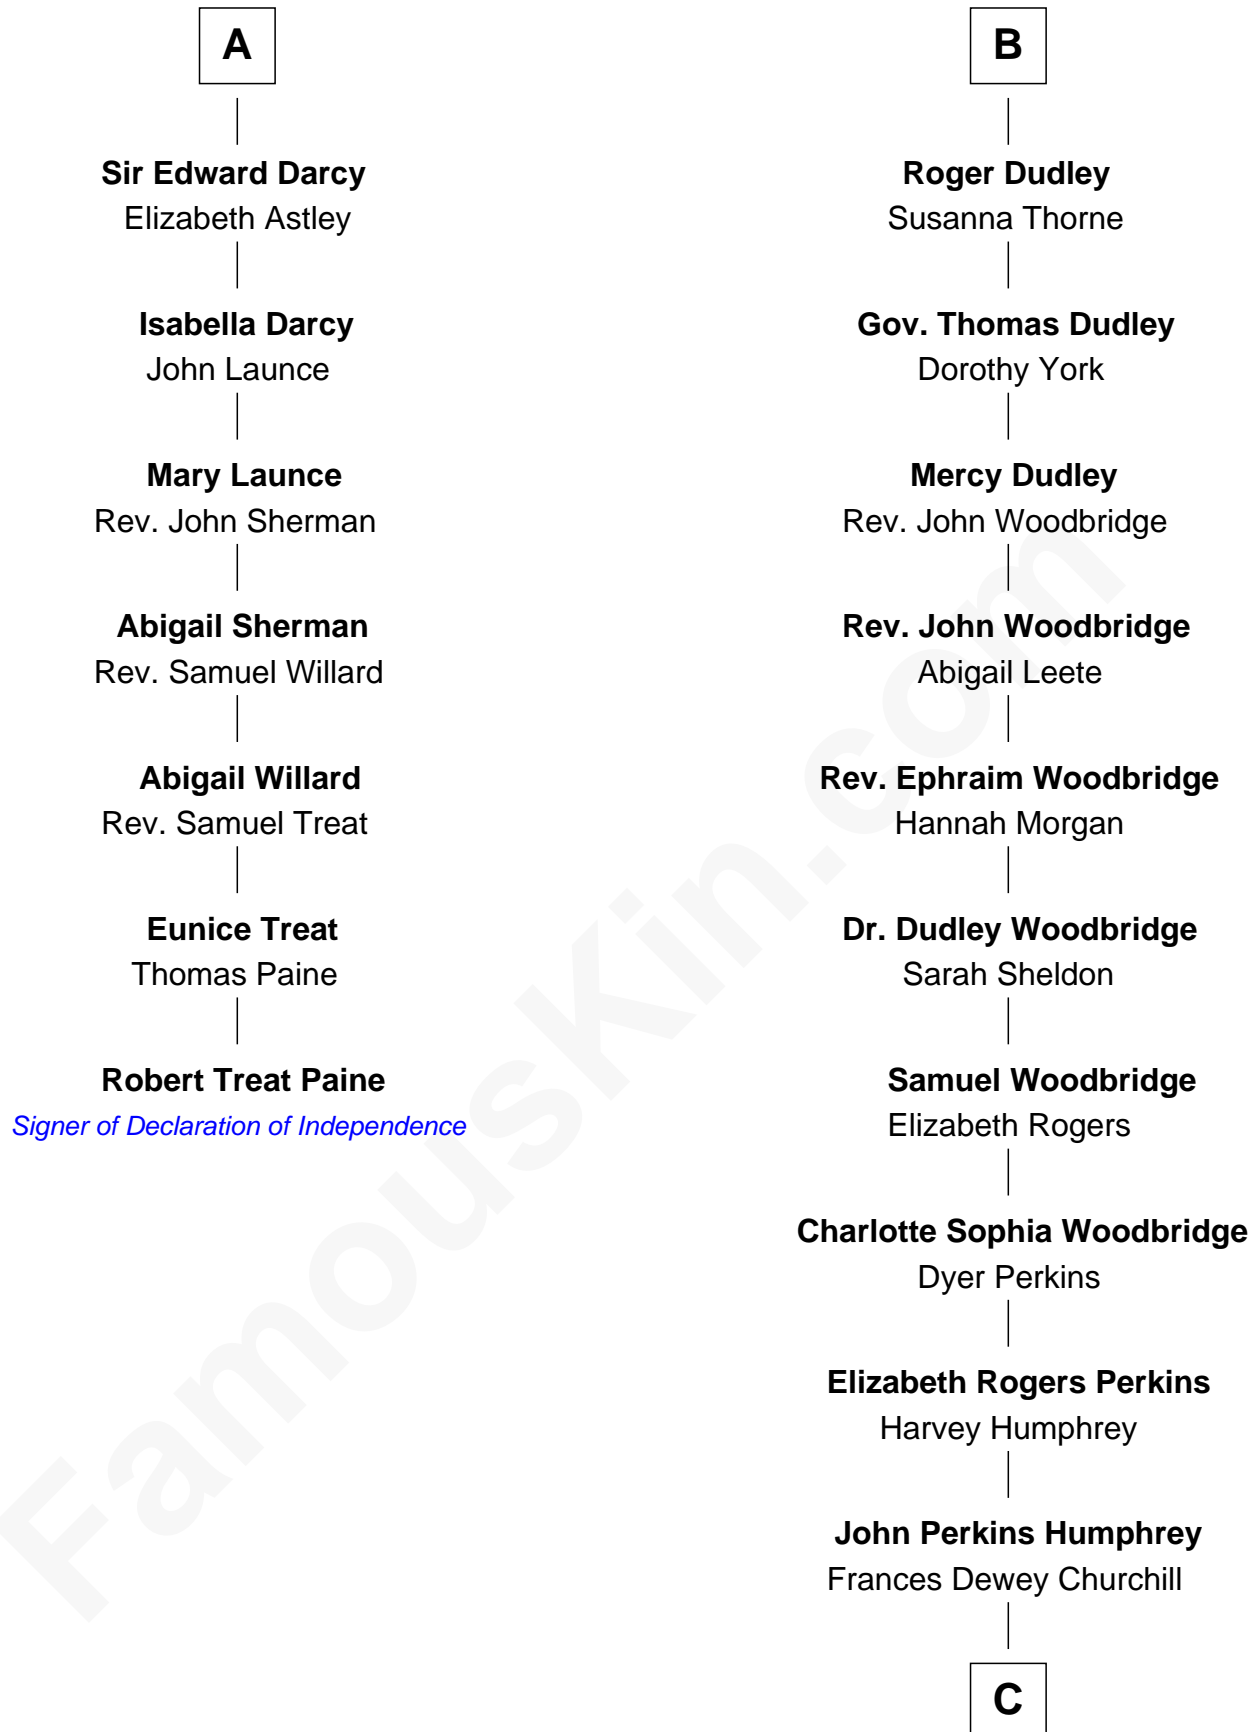

## Relationship Chart of

### Robert Treat Paine

*Signer of the Declaration of Independence*

13th cousin 5 times removed of

**Humphrey Bogart**  
*Movie Actor*

**Sir Reynold de Grey**  
Eleanor le Strange

**C**

**Maud Humphrey**

Dr. Belmont Deforest Bogart