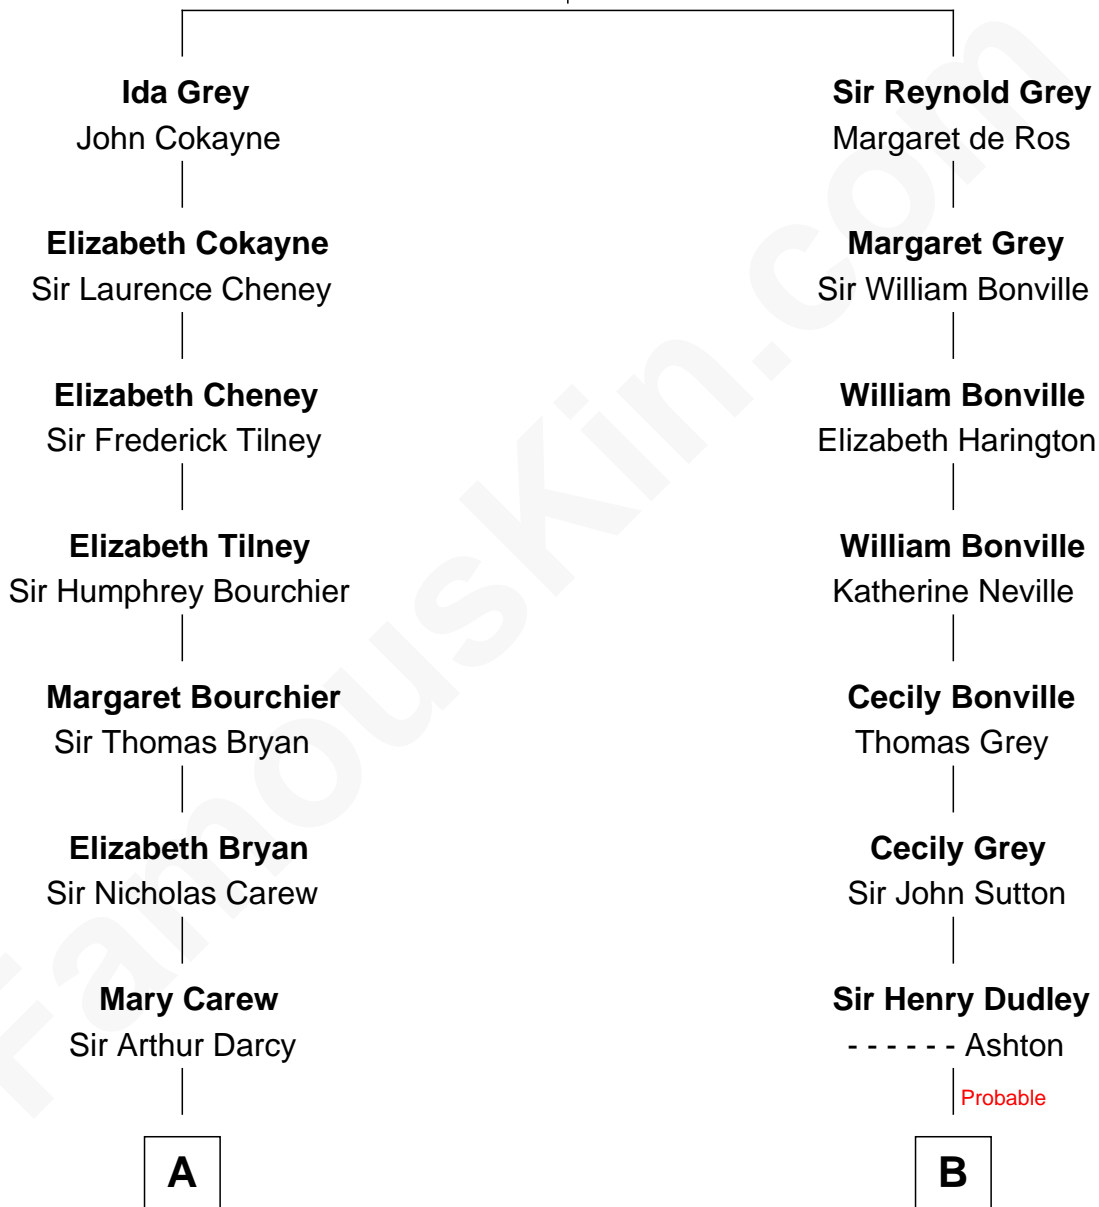

## Relationship Chart of

### Robert Treat Paine

*Signer of the Declaration of Independence*

13th cousin 5 times removed of

**Humphrey Bogart**  
*Movie Actor*

**Sir Reynold de Grey**  
Eleanor le Strange

**C**

**Maud Humphrey**

Dr. Belmont Deforest Bogart