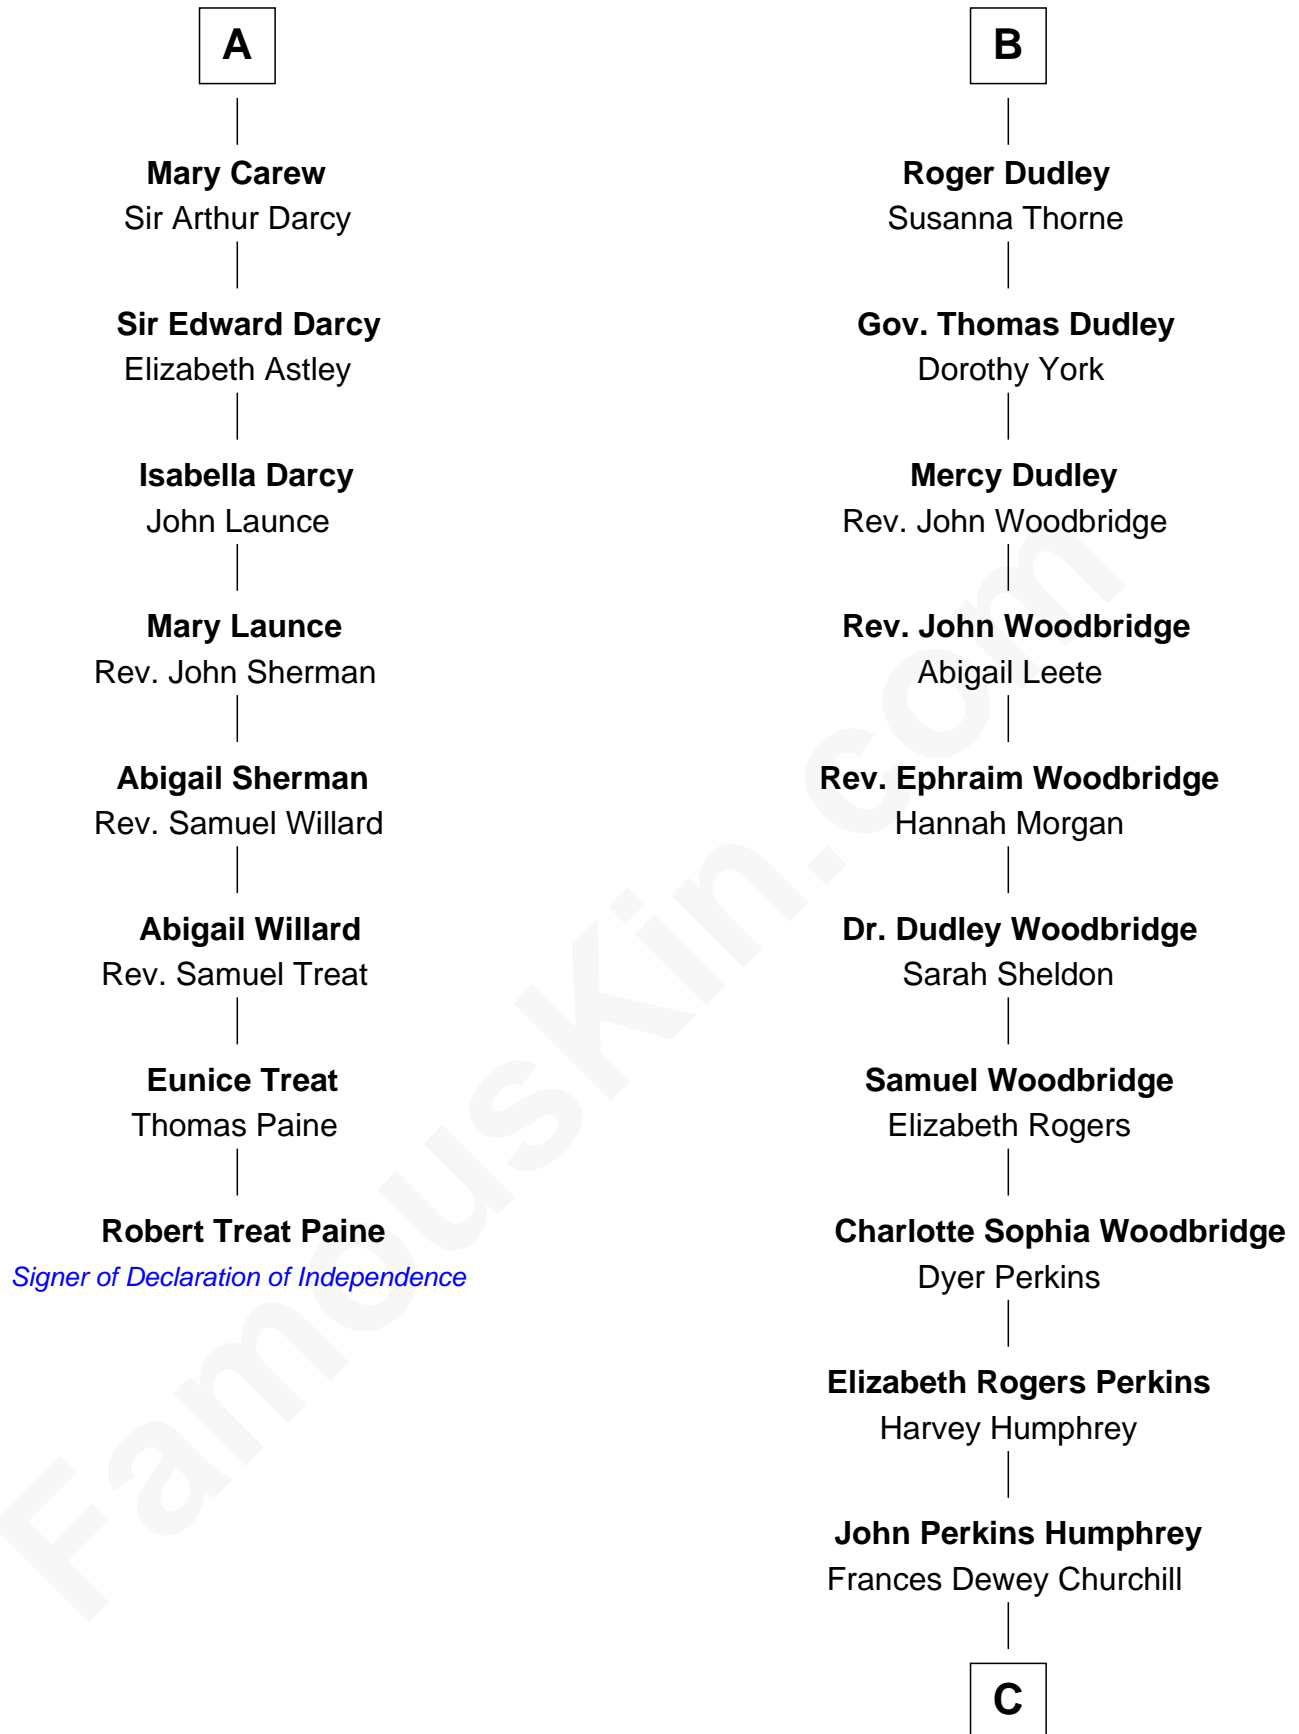

### Robert Treat Paine

*Signer of the Declaration of Independence*

14th cousin 4 times removed of

**Sir Humphrey Bouchier**  
Elizabeth Tilney

**Margaret Bouchier**  
Sir Thomas Bryan

**Elizabeth Bryan**  
Sir Nicholas Carew

**A**

**Alice Fitzalan**  
Sir Thomas de Holand

**Eleanor Holand**  
Edward Cherleton

**Joyce Cherleton**  
Sir John Tiptoft

**Joyce Tiptoft**  
Sir Edmund Sutton

**Sir Edward Sutton**  
Cecily Willoughby

**Sir John Sutton**  
Cecily Grey

**Sir Henry Dudley**  
----- Ashton

**B**

Probable

**C**