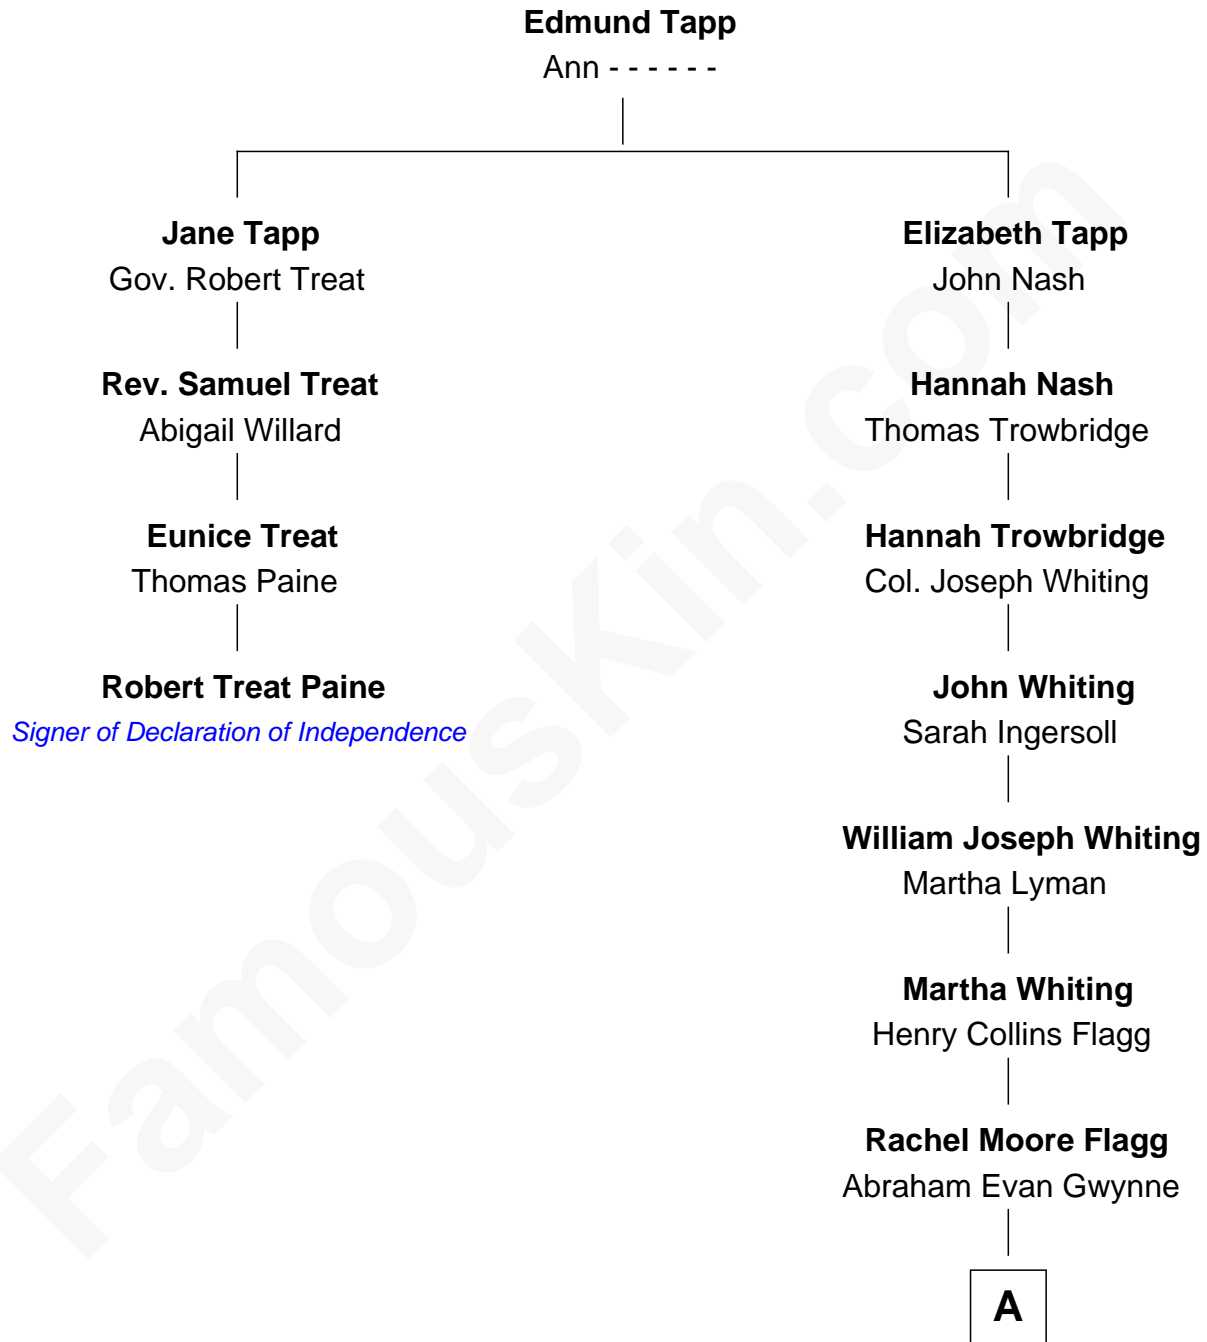

FamousKin.com

Relationship Chart of

Robert Treat Paine

Signer of the Declaration of Independence

3rd cousin 6 times removed of

Gloria Vanderbilt
Fashion Designer

A

Alice Claypoole Gwynne

Cornelius Vanderbilt

Reginald Claypoole Vanderbilt

Gloria Maria Mercedes Morgan

Gloria Vanderbilt

Fashion Designer

FamousKin.com