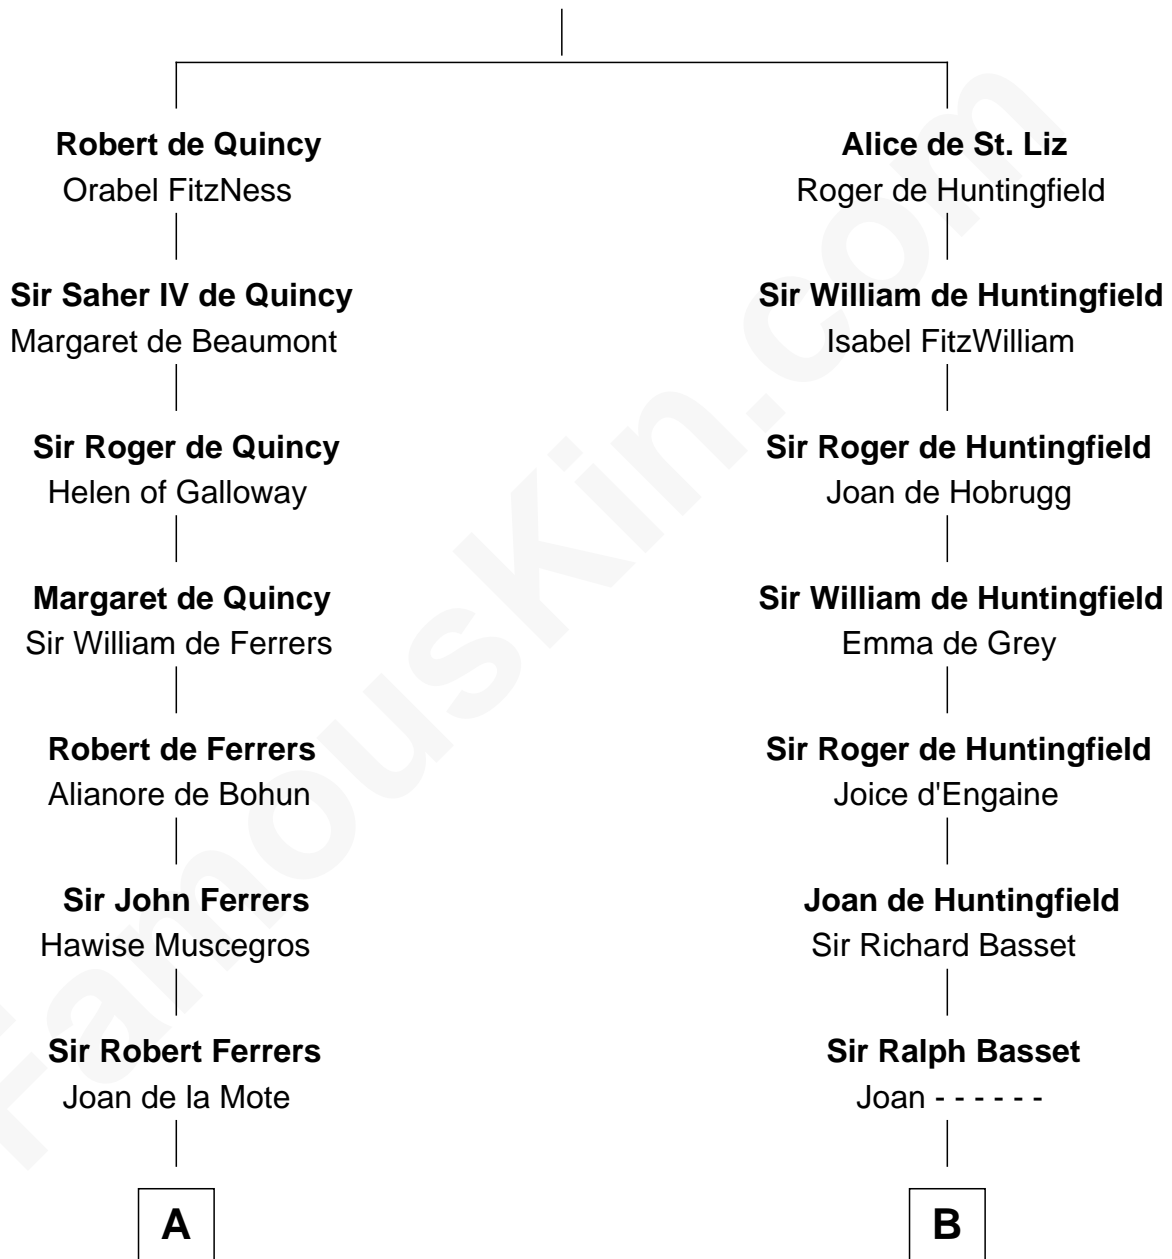

FamousKin.com

Relationship Chart of

Robert Treat Paine

Signer of the Declaration of Independence

20th cousin 1 time removed of

William Greene

2nd Governor of Rhode Island

Saher I de Quincy

Maud de St. Liz

C

Mary Launce
Rev. John Sherman

Abigail Sherman
Rev. Samuel Willard

Abigail Willard
Rev. Samuel Treat

Eunice Treat
Thomas Paine

Robert Treat Paine
Signer of Declaration of Independence

D

Annis Almy
John Greene

Samuel Greene
Mary Gorton

William Greene
Catharine Greene

William Greene
2nd Governor of Rhode Island