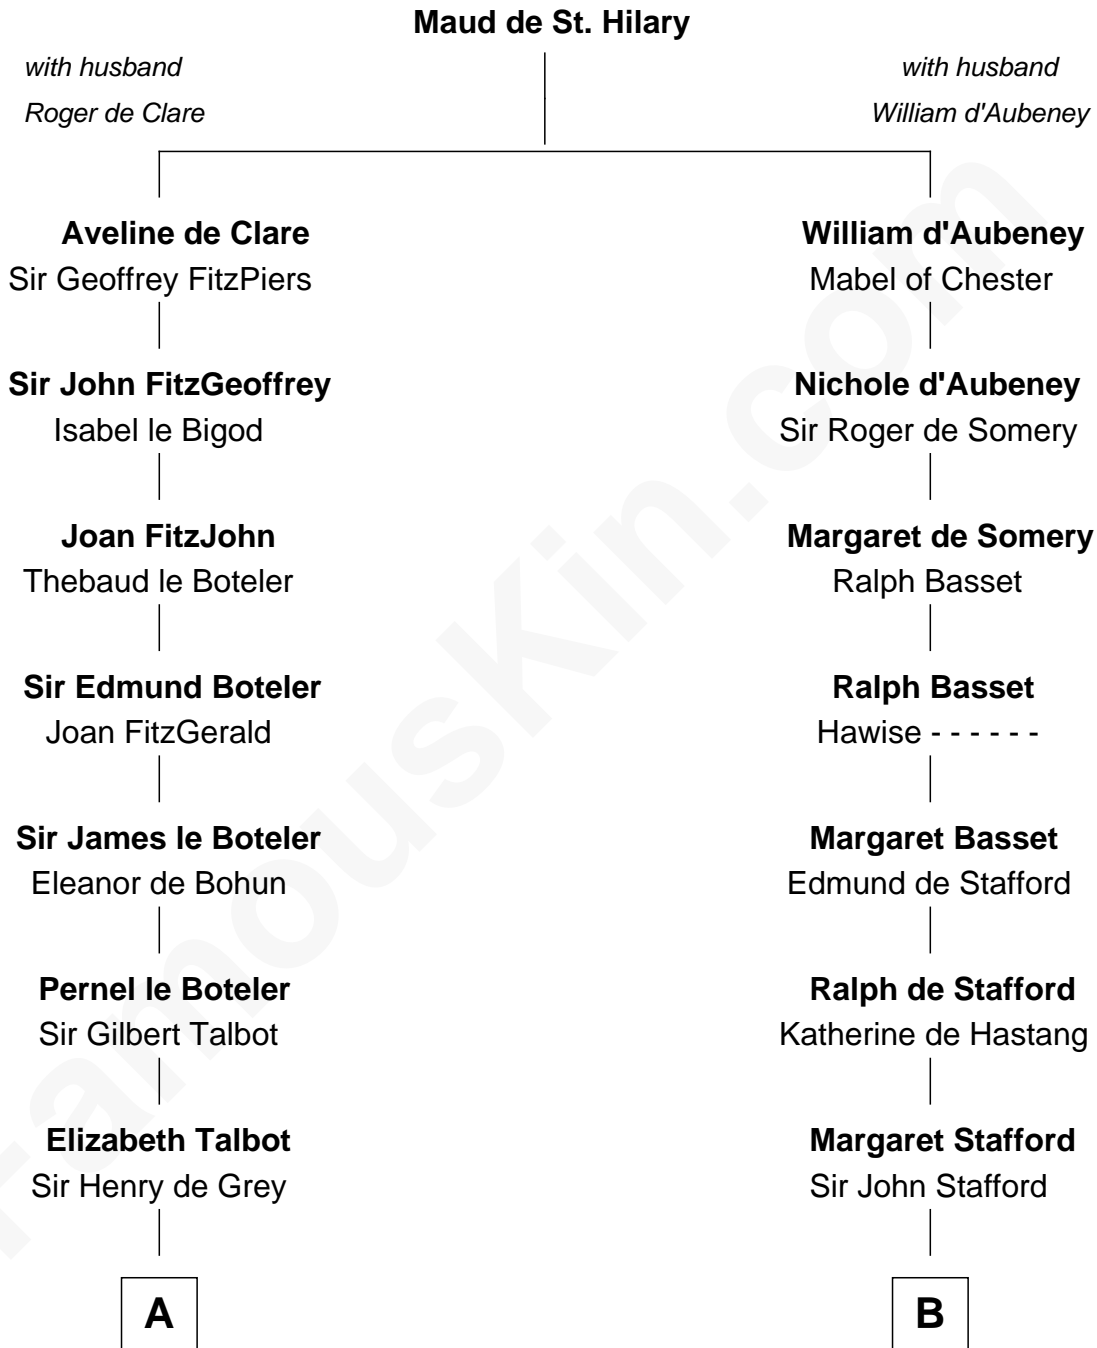

FamousKin.com

Relationship Chart of

Robert Treat Paine

Signer of the Declaration of Independence

19th cousin of

William Greene

2nd Governor of Rhode Island

C

Abigail Willard
Rev. Samuel Treat

Eunice Treat
Thomas Paine

Robert Treat Paine
Signer of Declaration of Independence

D

Samuel Greene
Mary Gorton

William Greene
Catharine Greene

William Greene
2nd Governor of Rhode Island