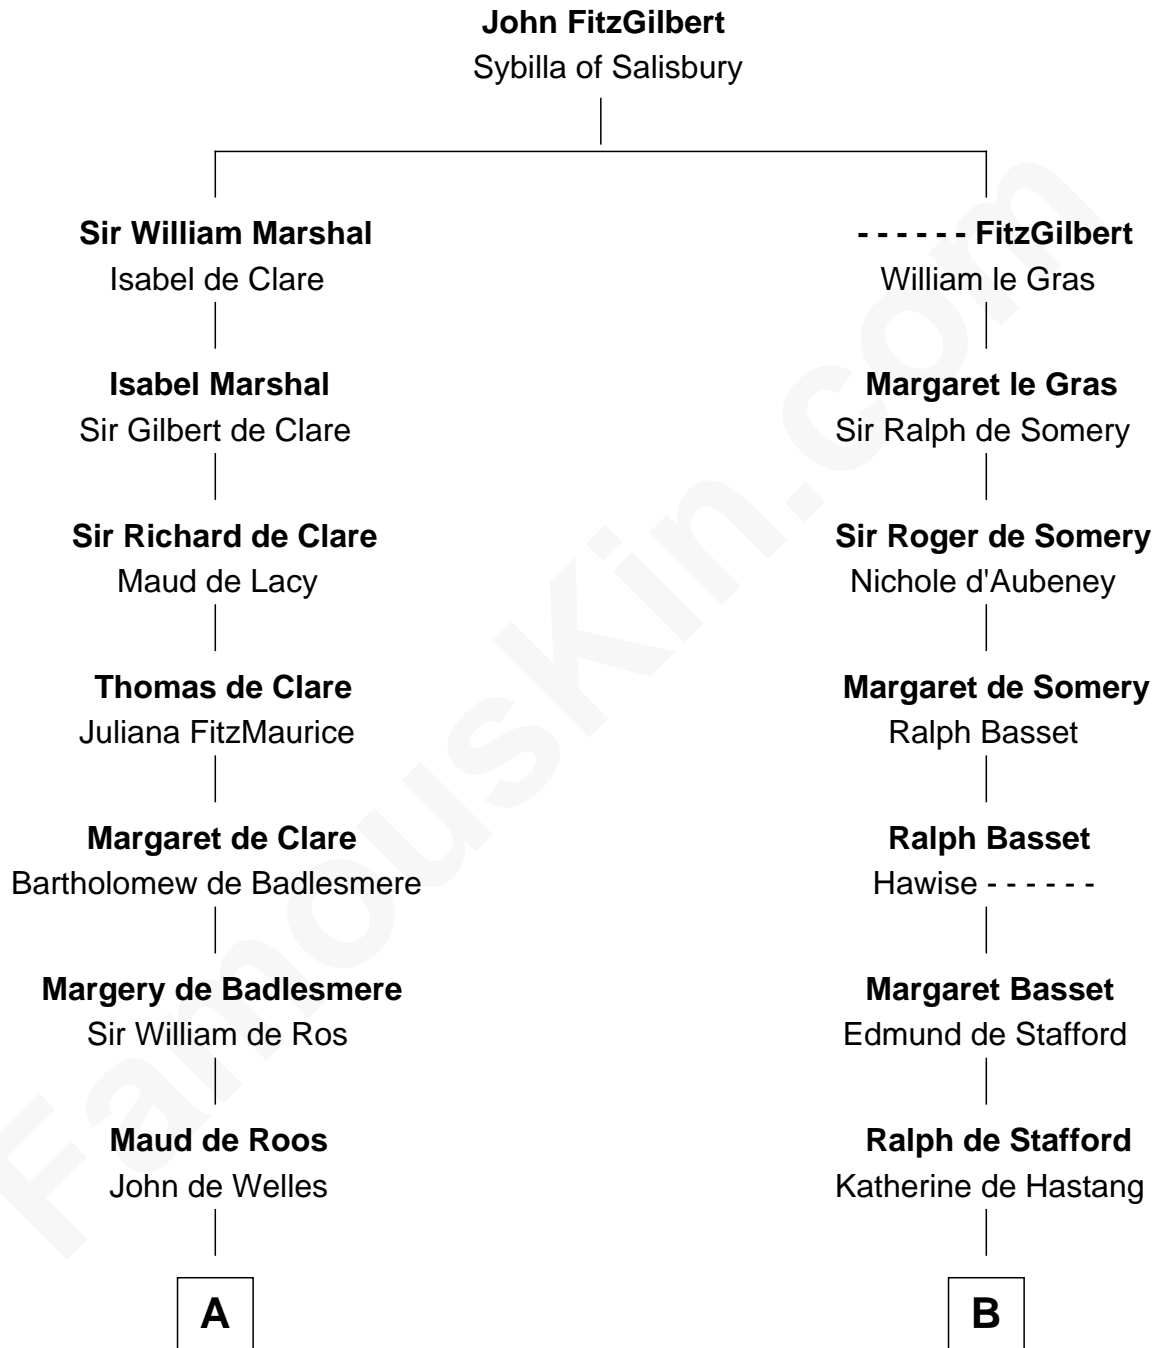

FamousKin.com

Relationship Chart of

Robert Treat Paine

Signer of the Declaration of Independence

19th cousin 1 time removed of

William Greene

2nd Governor of Rhode Island

C

Abigail Willard
Rev. Samuel Treat

Eunice Treat
Thomas Paine

Robert Treat Paine
Signer of Declaration of Independence

D

Annis Almy
John Greene

Samuel Greene
Mary Gorton

William Greene
Catharine Greene

William Greene
2nd Governor of Rhode Island