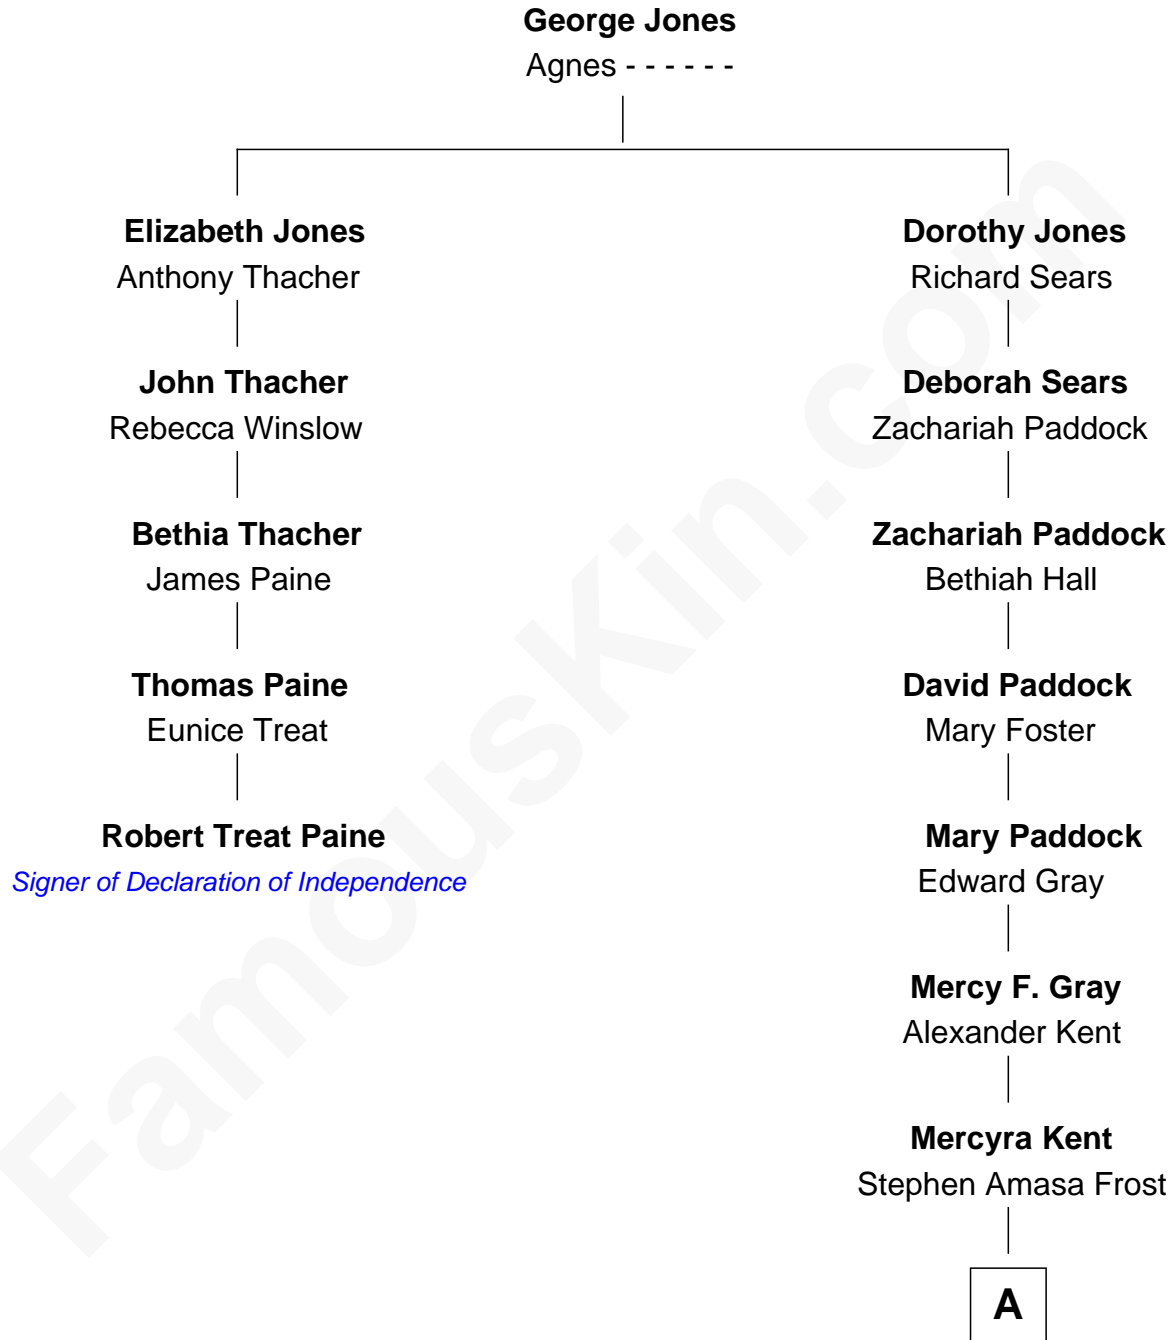

FamousKin.com

Relationship Chart of

Robert Treat Paine

Signer of the Declaration of Independence

4th cousin 8 times removed of

Kate Upton

Sports Illustrated Swimsuit Cover Model

A

—
Mercy Ann Frost

Henry Butler Goodrich

—
Emma Frost Goodrich

George McNaughton Vial

—
Charles Henry Vial

Margaret Hastings Tyler

—
Elizabeth Brooks Vial

Stephen Edward Upton