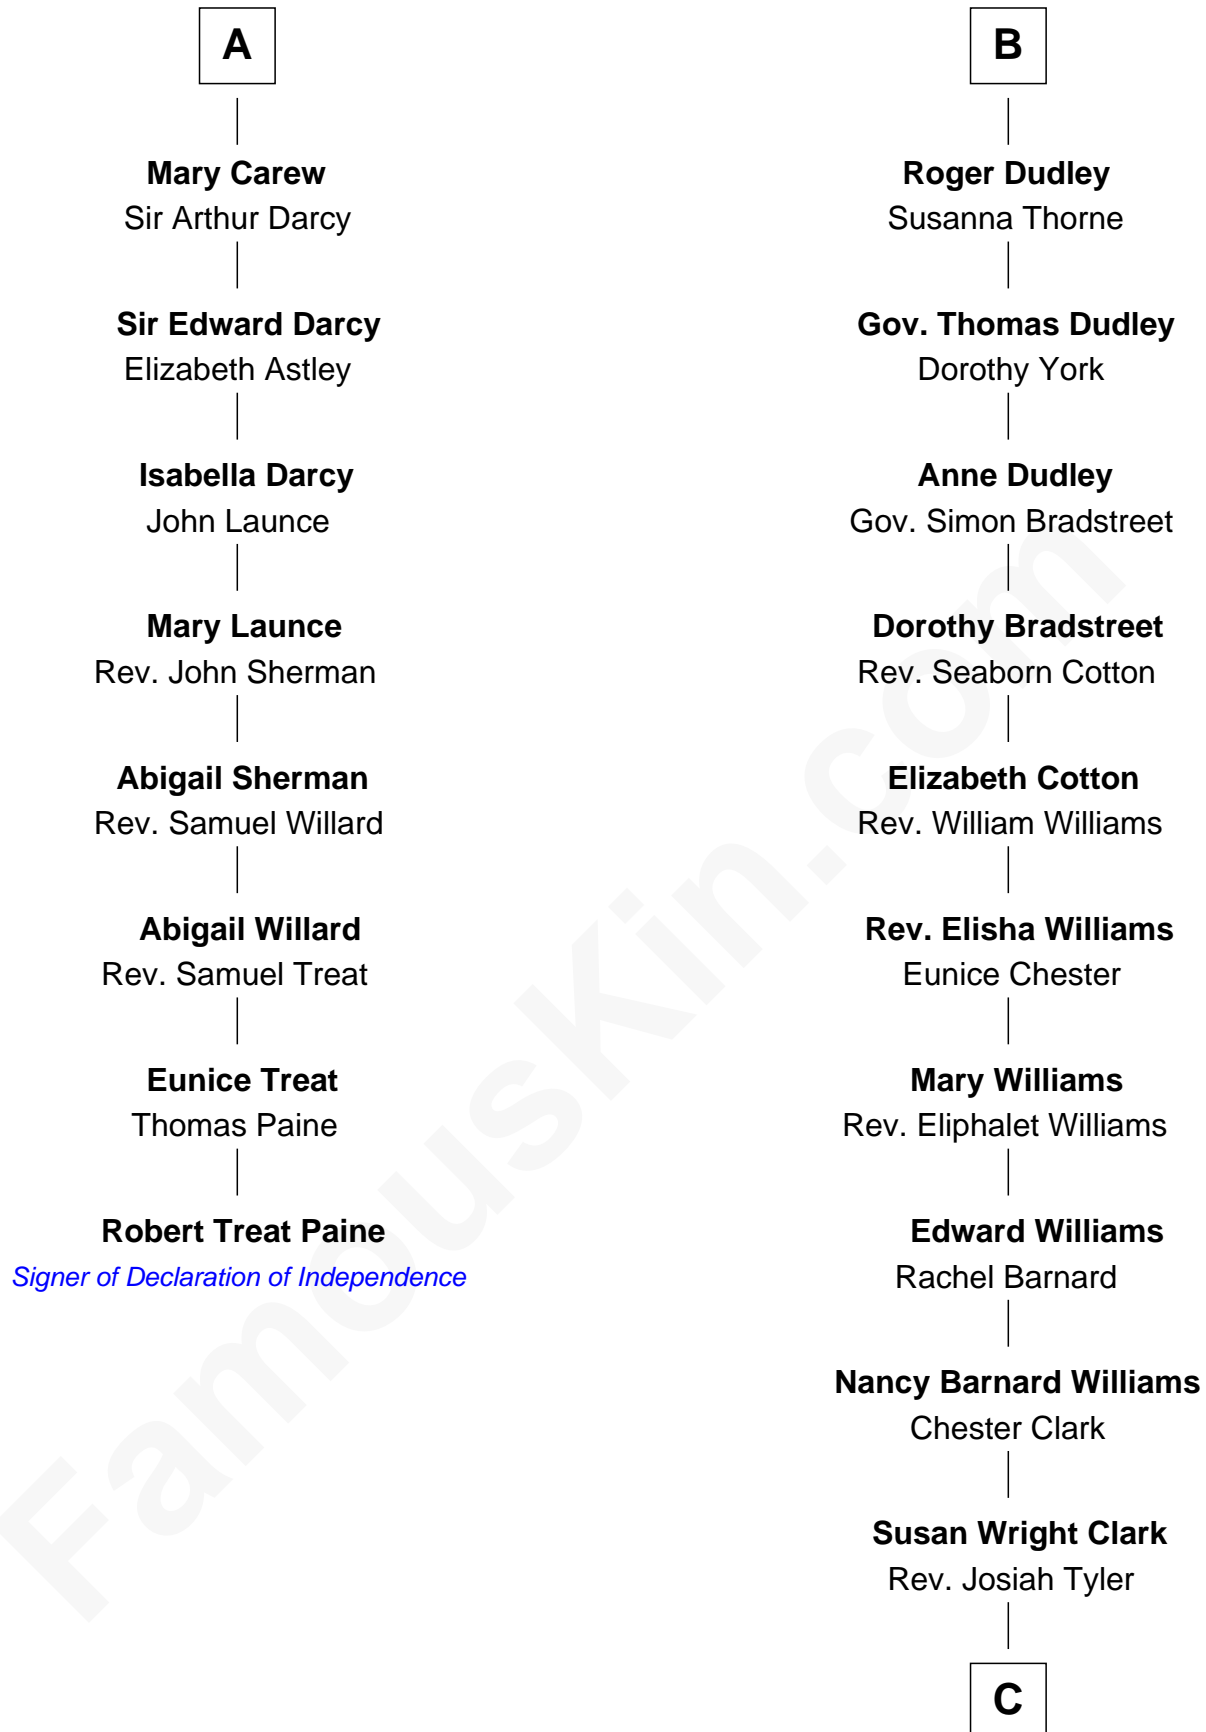

FamousKin.com

Relationship Chart of

Robert Treat Paine

Signer of the Declaration of Independence

14th cousin 7 times removed of

Kate Upton

Sports Illustrated Swimsuit Cover Model

C

William Chester Tyler

Laura Leland Brooks

Margaret Hastings Tyler

Charles Henry Vial

Elizabeth Brooks Vial

Stephen Edward Upton

Jefferson Matthew Upton

Shelley Fawn Davis