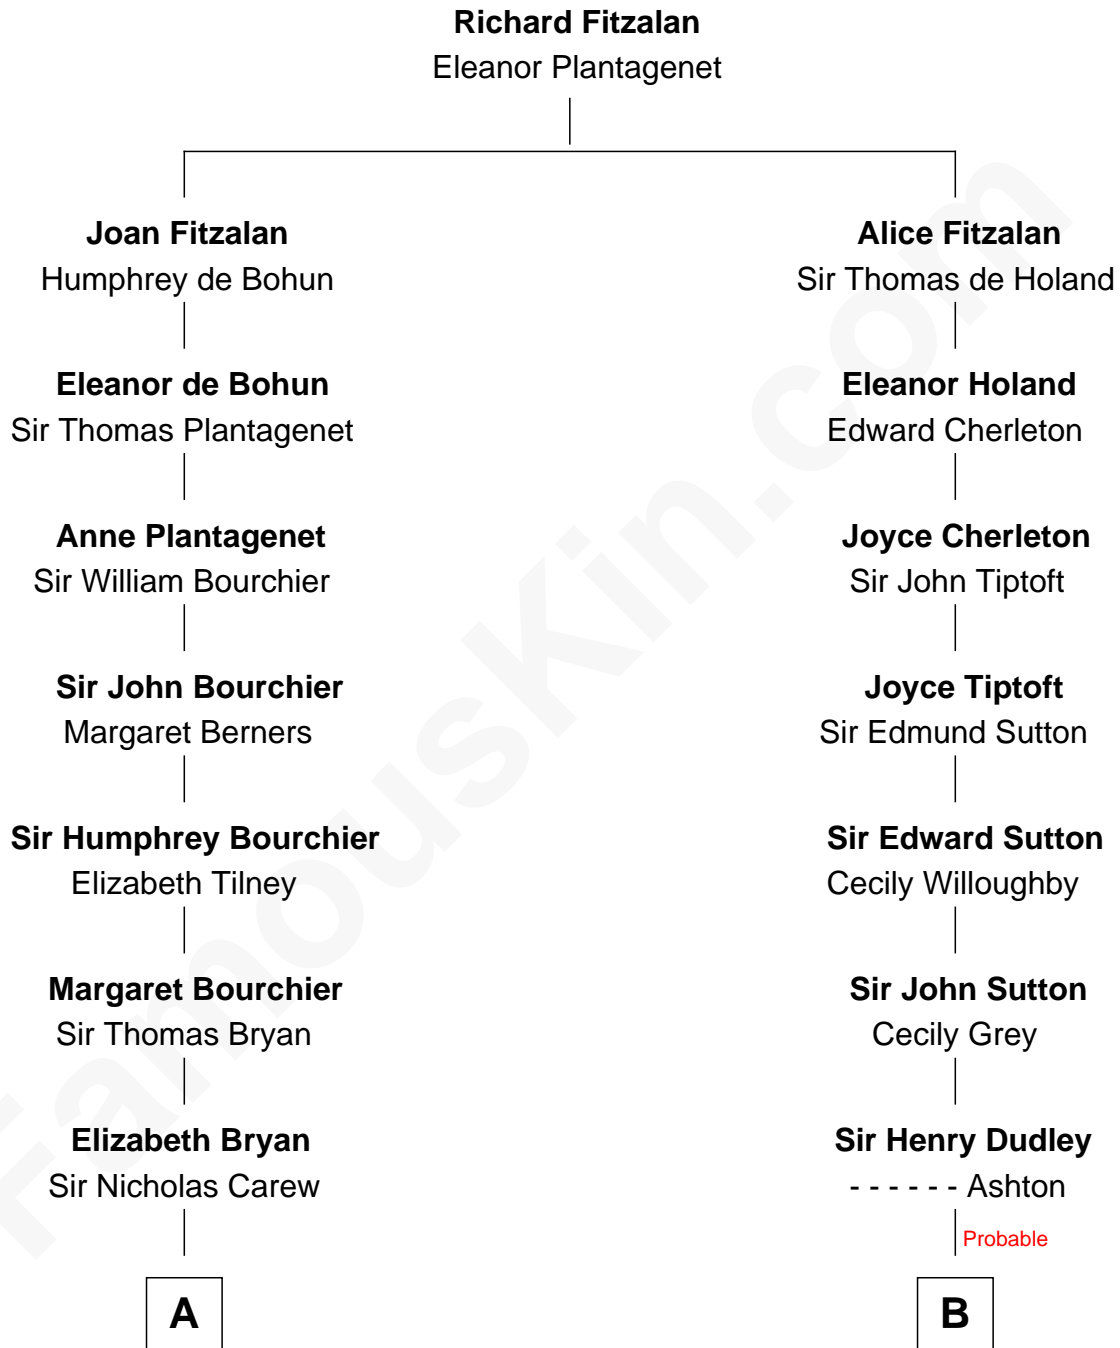

FamousKin.com

Relationship Chart of

Robert Treat Paine

Signer of the Declaration of Independence

14th cousin 7 times removed of

Kate Upton

Sports Illustrated Swimsuit Cover Model

C

William Chester Tyler

Laura Leland Brooks

Margaret Hastings Tyler

Charles Henry Vial

Elizabeth Brooks Vial

Stephen Edward Upton

Jefferson Matthew Upton

Shelley Fawn Davis