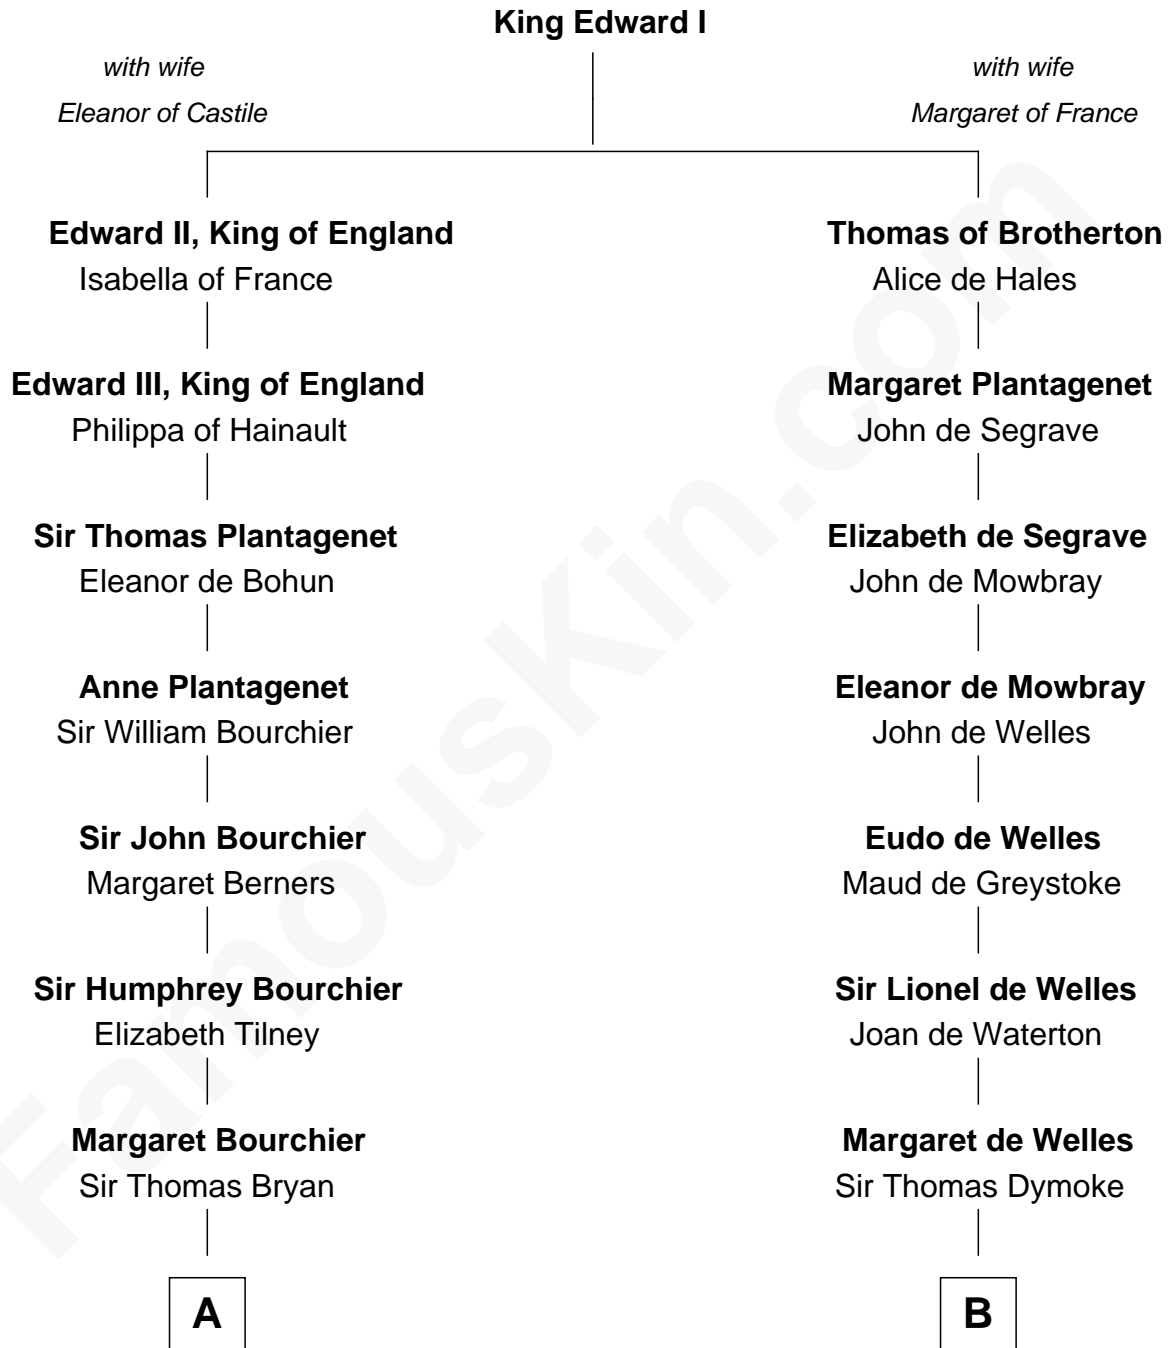

FamousKin.com

Relationship Chart of

Robert Treat Paine

Signer of the Declaration of Independence

15th cousin 6 times removed of

Ray Bradbury

Author of The Martian Chronicles