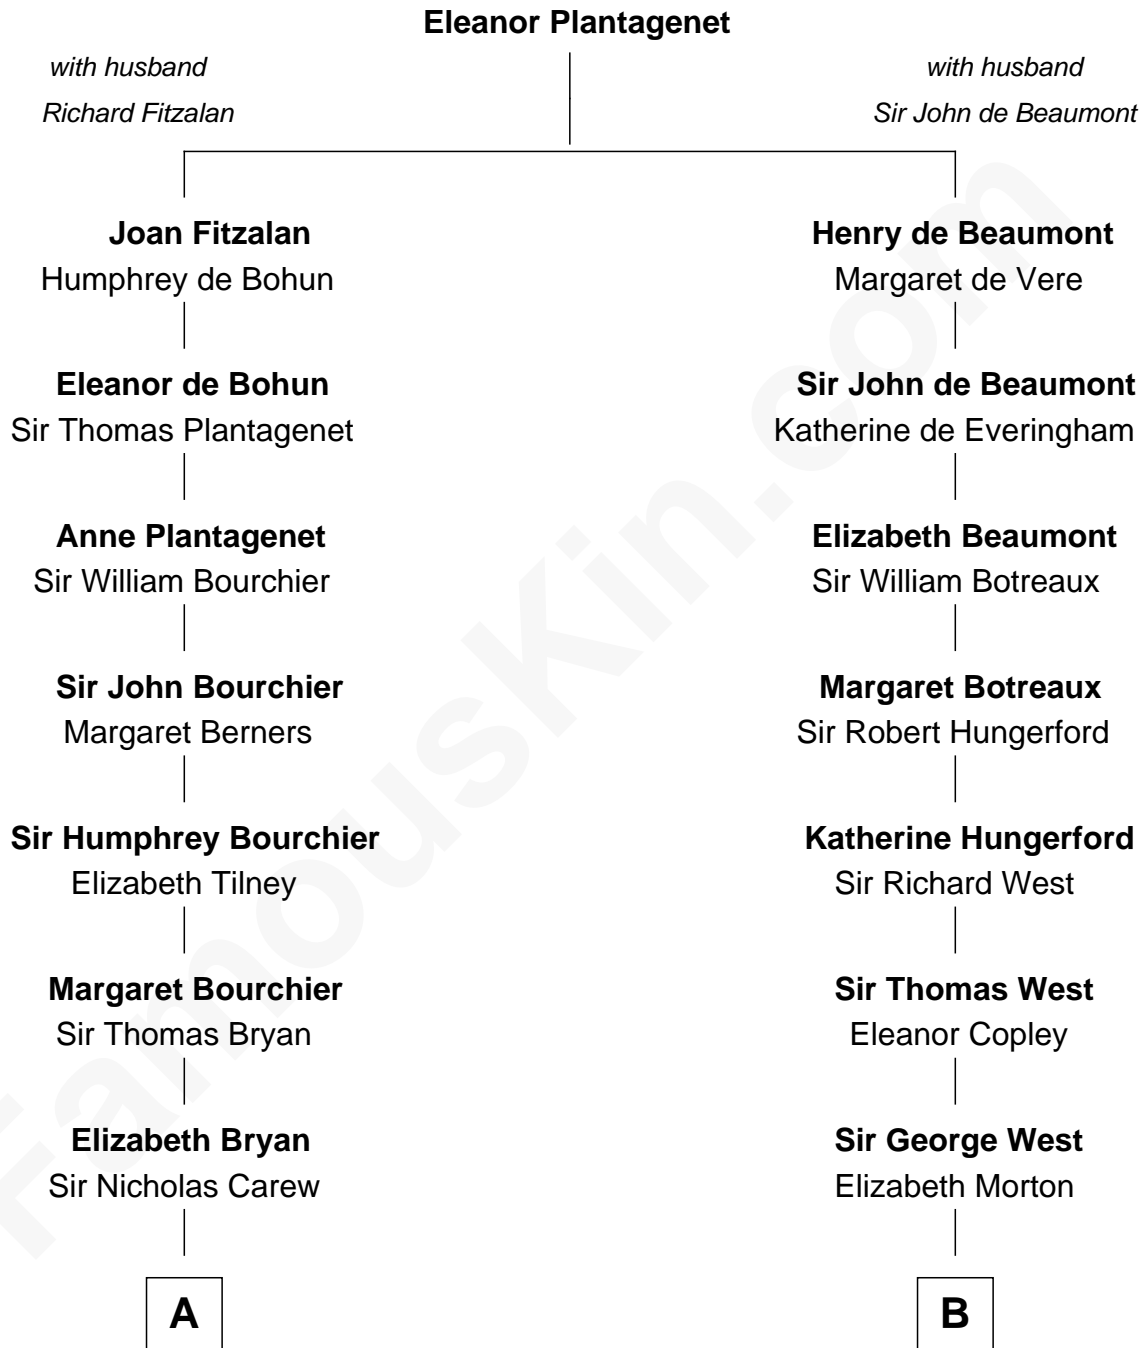

FamousKin.com

Relationship Chart of

Robert Treat Paine

Signer of the Declaration of Independence

14th cousin 5 times removed of

Ray Bradbury

Author of The Martian Chronicles

C

—
Samuel Hinkston Bradbury

Minnie Alice Davis

—
Leonard Spaulding Bradbury

Esther Marie Moberg

—
Ray Bradbury

Author of [The Martian Chronicles](#)

FamousKin.com