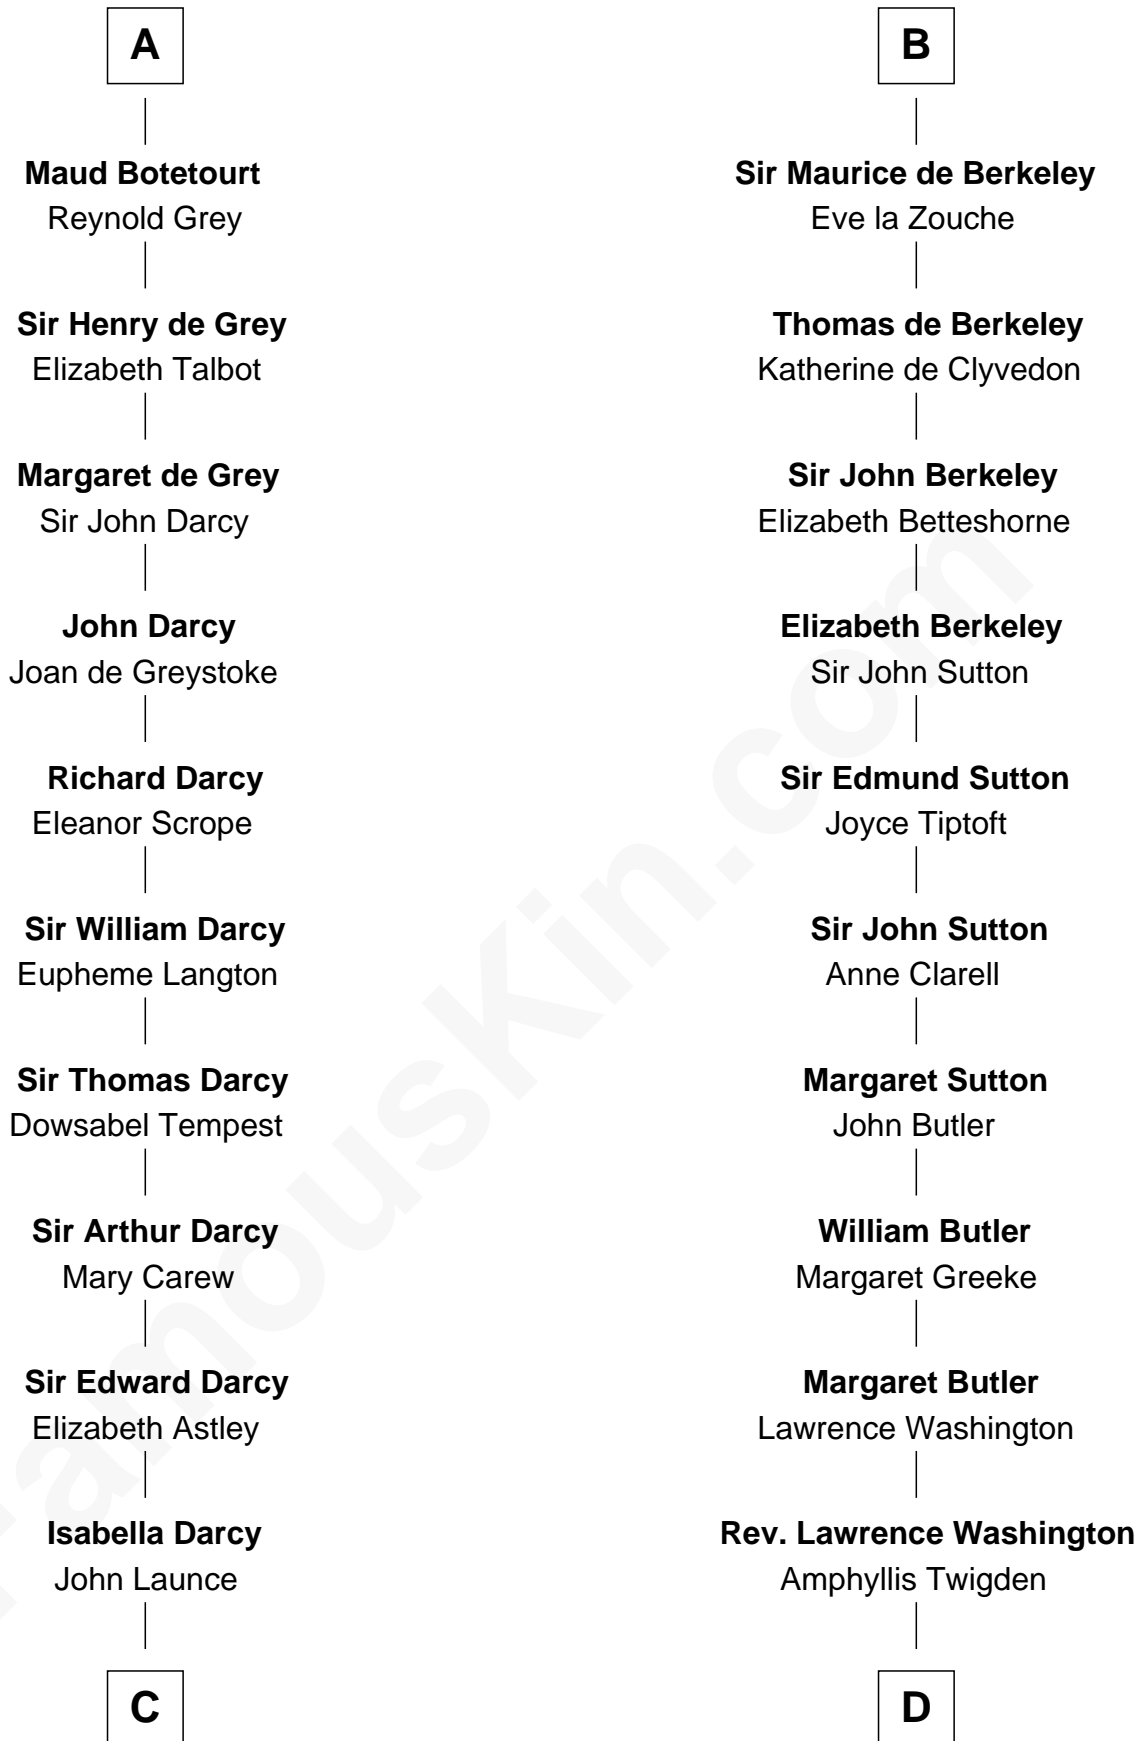

### Robert Treat Paine

*Signer of the Declaration of Independence*

20th cousin 1 time removed of

**George Washington**  
*1st U.S. President*

**William the Conqueror**  
Matilda of Flanders

**Henry I, King of England**  
Maud of Scotland

**Maud of England**  
Geoffrey Plantagenet

**Henry II, King of England**  
Ida de Tony

**Sir William Longespee**  
Ela of Salisbury

**Ida Longespee**  
Sir William de Beauchamp

**Beatrice de Beauchamp**  
Thomas FitzOtto

**Maud FitzThomas**  
John de Botetourte

Probable

**A**

**Henry I, King of England**  
Maud of Scotland

**Maud of England**  
Geoffrey Plantagenet

**Henry II, King of England**  
Eleanor of Aquitaine

**John, King of England**  
----- De Warenne

**Sir Richard FitzRoy**  
Rose de Dover

**Isabel de Dover**  
Sir Maurice de Berkeley

**Sir Thomas de Berkeley**  
Joan de Ferrers

**B**

**C**

**Mary Launce**  
Rev. John Sherman

**Abigail Sherman**  
Rev. Samuel Willard