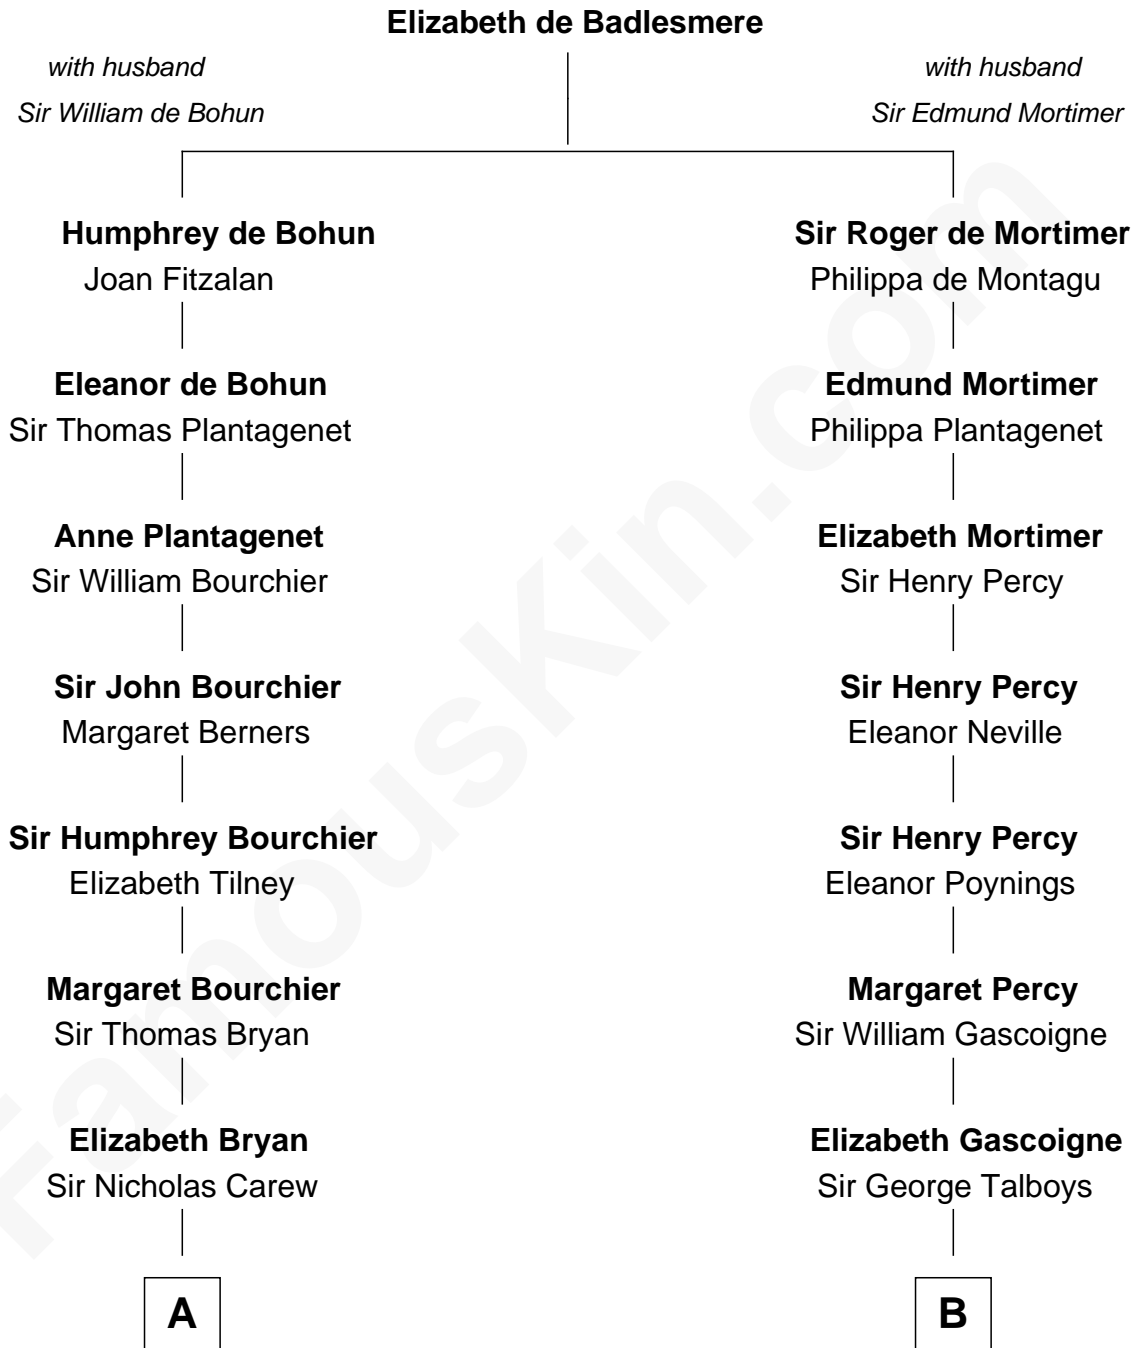

# FamousKin.com

## Relationship Chart of

### Robert Treat Paine

*Signer of the Declaration of Independence*

14th cousin of

**George Washington**  
*1st U.S. President*

**A**

**Mary Carew**  
Sir Arthur Darcy

**Sir Edward Darcy**  
Elizabeth Astley