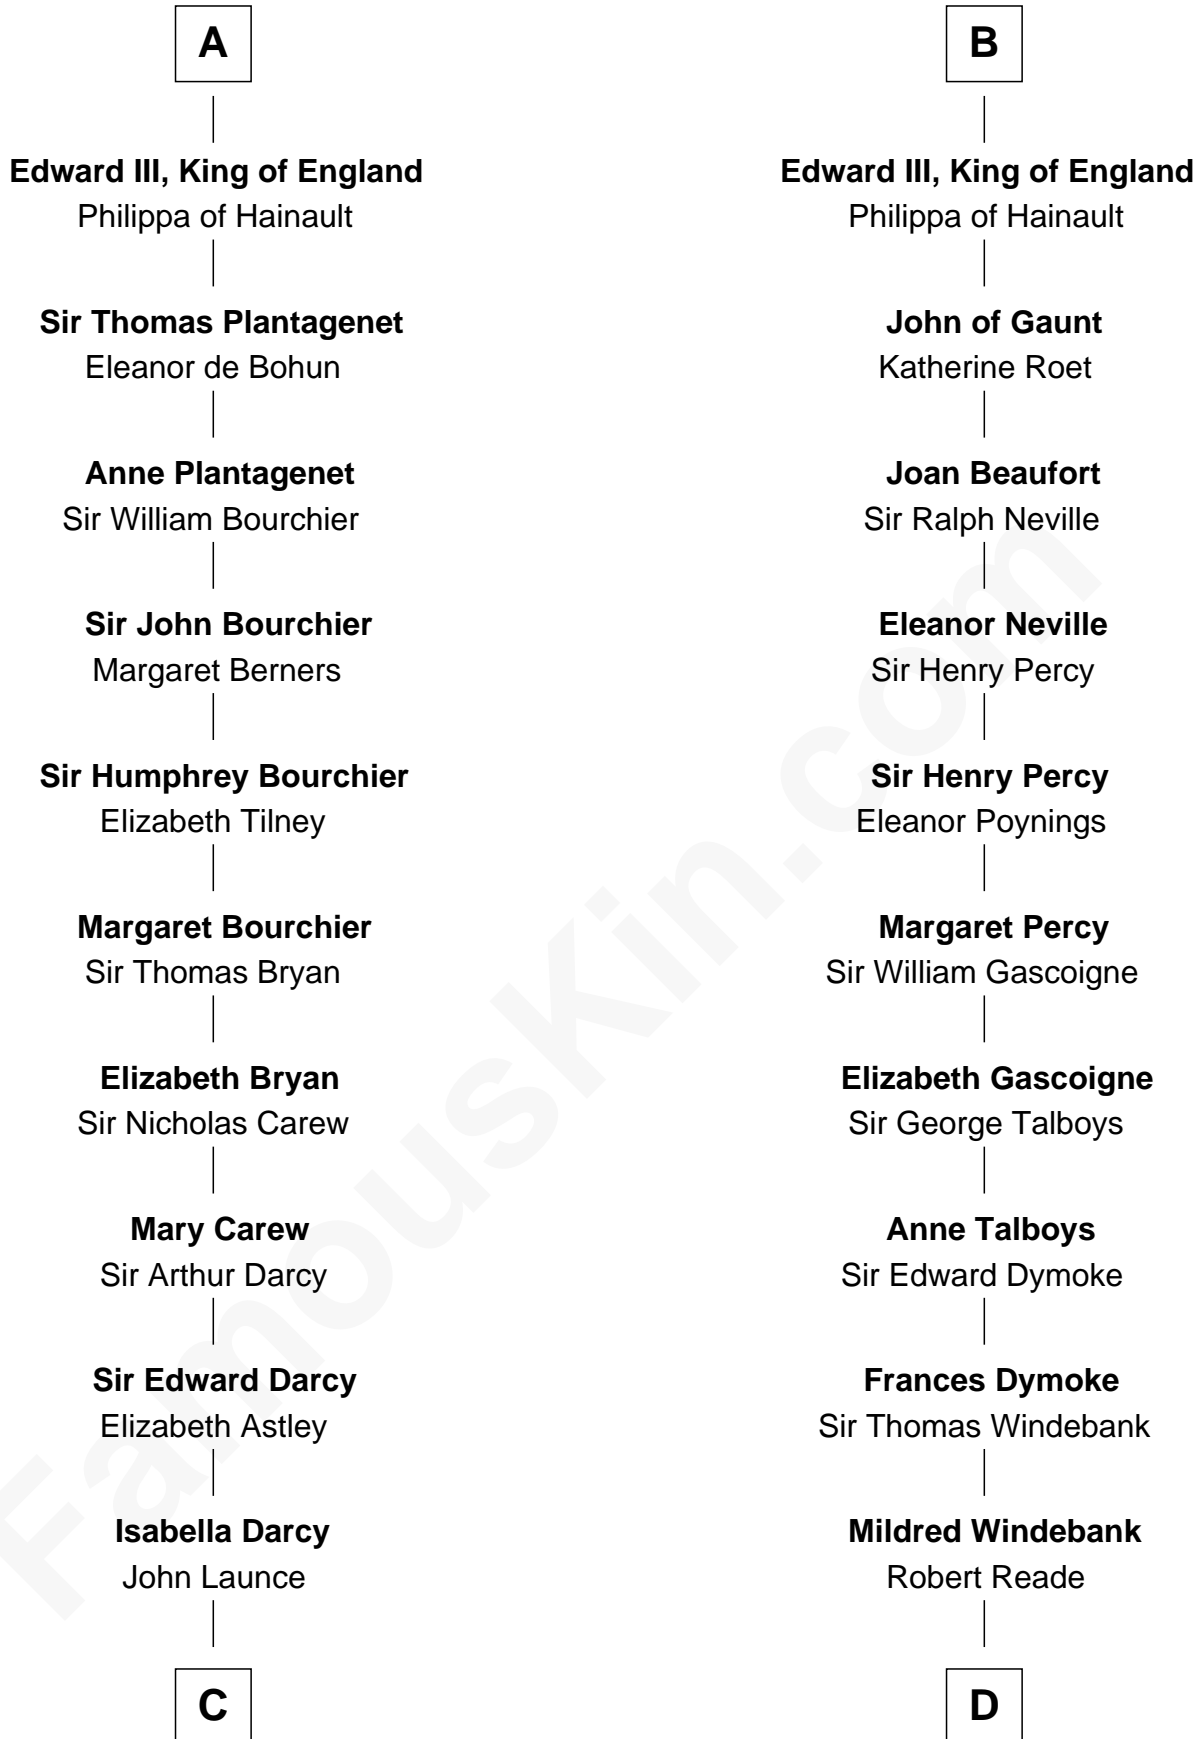

FamousKin.com Relationship Chart of

Robert Treat Paine

Signer of the Declaration of Independence

21st cousin of

George Washington

1st U.S. President

Andronicus Comnenus

Irene - - - - -

C

Mary Launce
Rev. John Sherman

Abigail Sherman
Rev. Samuel Willard

Abigail Willard
Rev. Samuel Treat

Eunice Treat
Thomas Paine

Robert Treat Paine
Signer of Declaration of Independence

D

Col. George Reade
Elizabeth Martiau