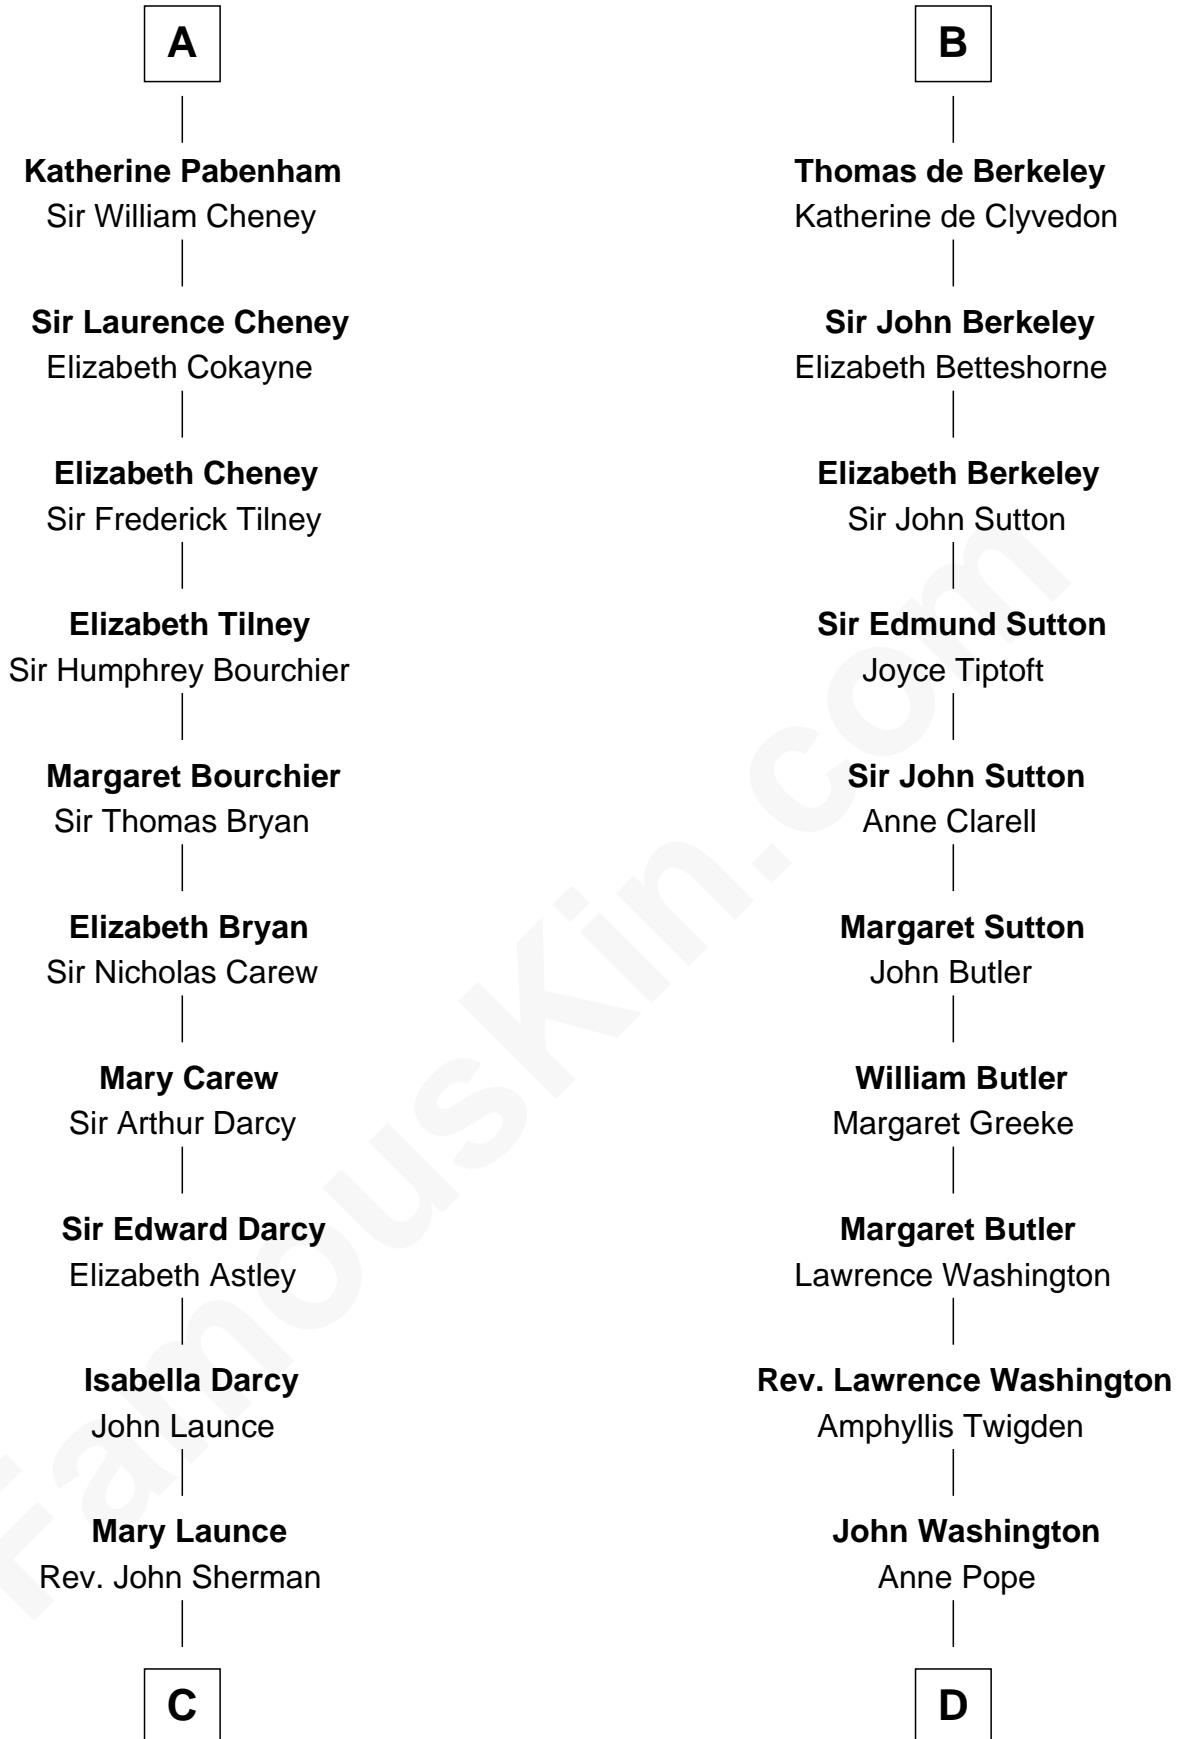

FamousKin.com

Relationship Chart of

Robert Treat Paine

Signer of the Declaration of Independence

19th cousin 1 time removed of

George Washington
1st U.S. President

William I de Lancaster
Gundred de Warenne

William II de Lancaster
Hawise de Stuteville

Hawise de Lancaster
Gilbert FitzRoger

Hawise de Lancaster
Peter II de Brus

Agnes de Brus
Walter de Fauconberge

Anice de Fauconberge
Sir Nicholas Engaine

Sir John d'Engaine
Joan Peveral

Elizabeth d'Engaine
Sir Laurence de Pabenharn

A

Avice of Lancaster
Richard de Morville

Helena de Morville
Roland of Galloway

Alan of Galloway
Helen de l'Isle

Helen of Galloway
Sir Roger de Quincy

Margaret de Quincy
Sir William de Ferrers

Joan de Ferrers
Sir Thomas de Berkeley

Sir Maurice de Berkeley
Eve la Zouche

B

C

Abigail Sherman
Rev. Samuel Willard

Abigail Willard
Rev. Samuel Treat

Eunice Treat
Thomas Paine

Robert Treat Paine
Signer of Declaration of Independence

D