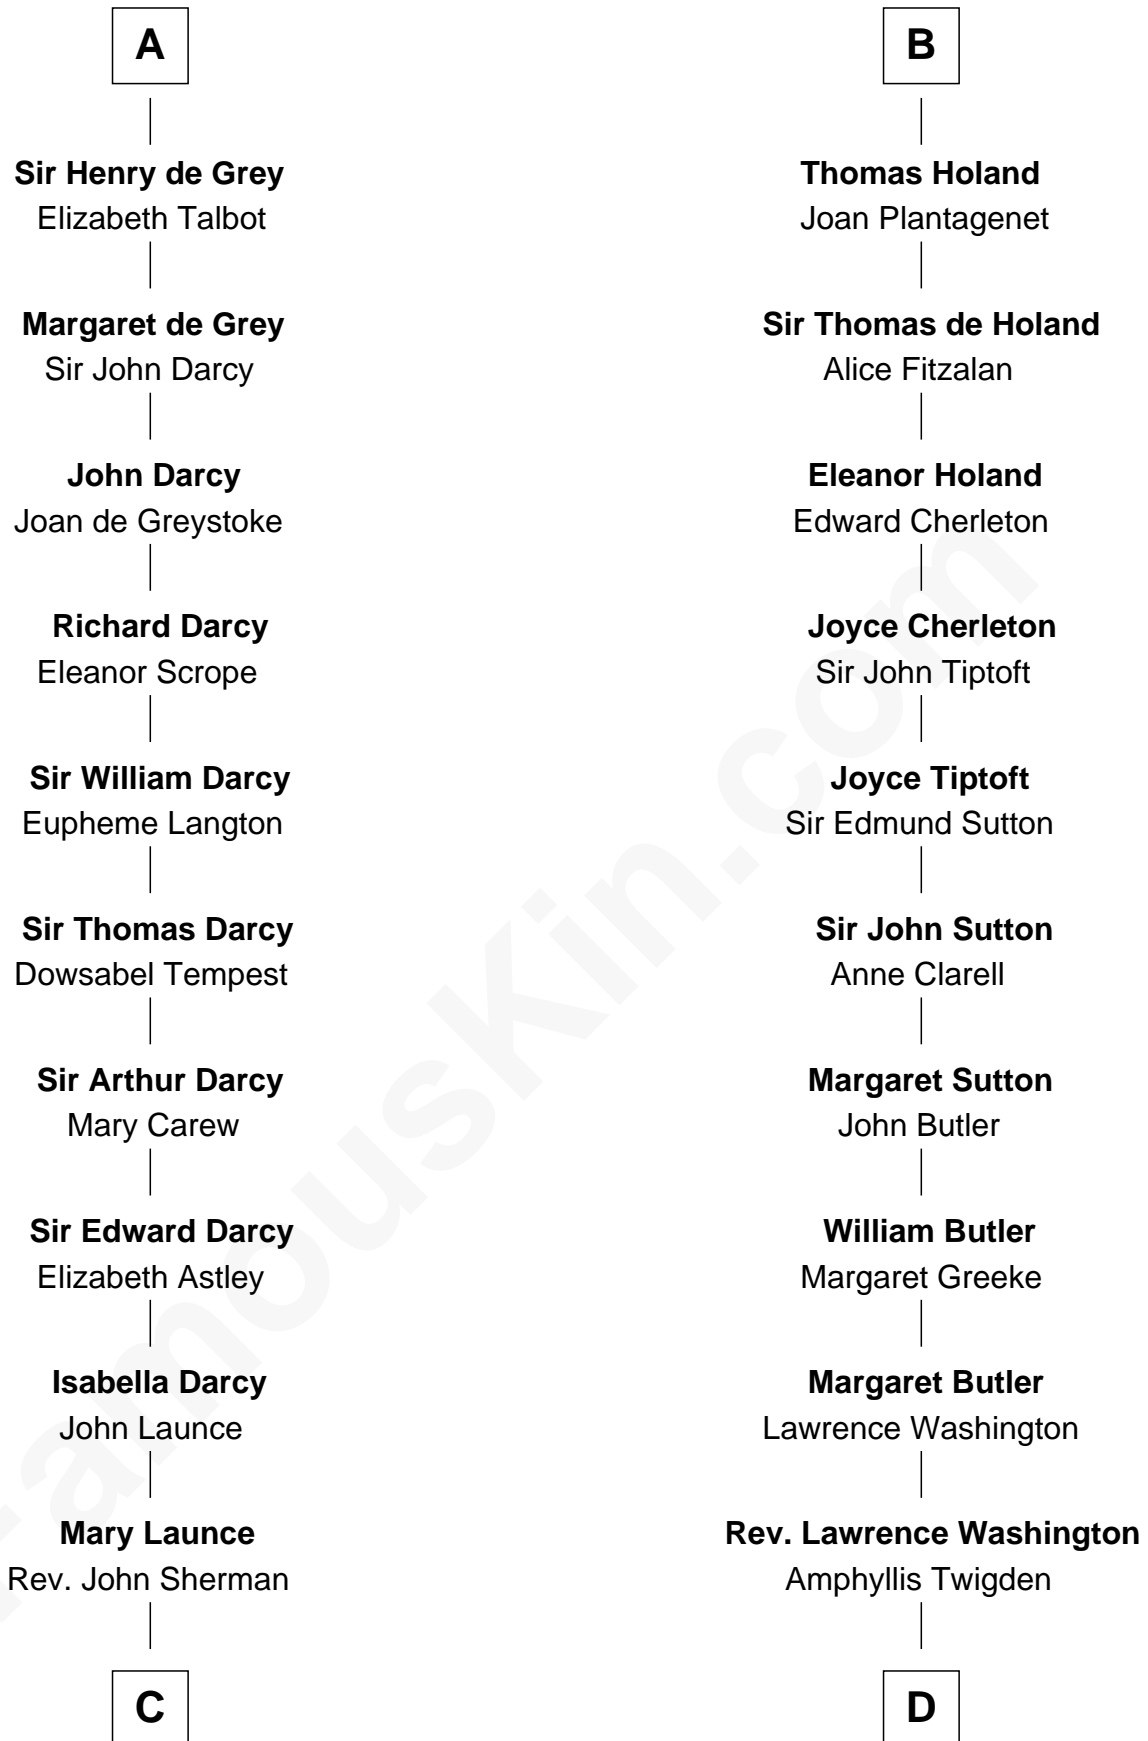

FamousKin.com

Relationship Chart of

Robert Treat Paine

Signer of the Declaration of Independence

20th cousin of

George Washington

1st U.S. President

Walter of Salisbury
Sibilla de Chaworth

C

Abigail Sherman
Rev. Samuel Willard

Abigail Willard
Rev. Samuel Treat

Eunice Treat
Thomas Paine

Robert Treat Paine
Signer of Declaration of Independence

D

John Washington
Anne Pope

Lawrence Washington
Mildred Warner

Augustine Washington
Mary Ball

George Washington
1st U.S. President

FamousKin.com