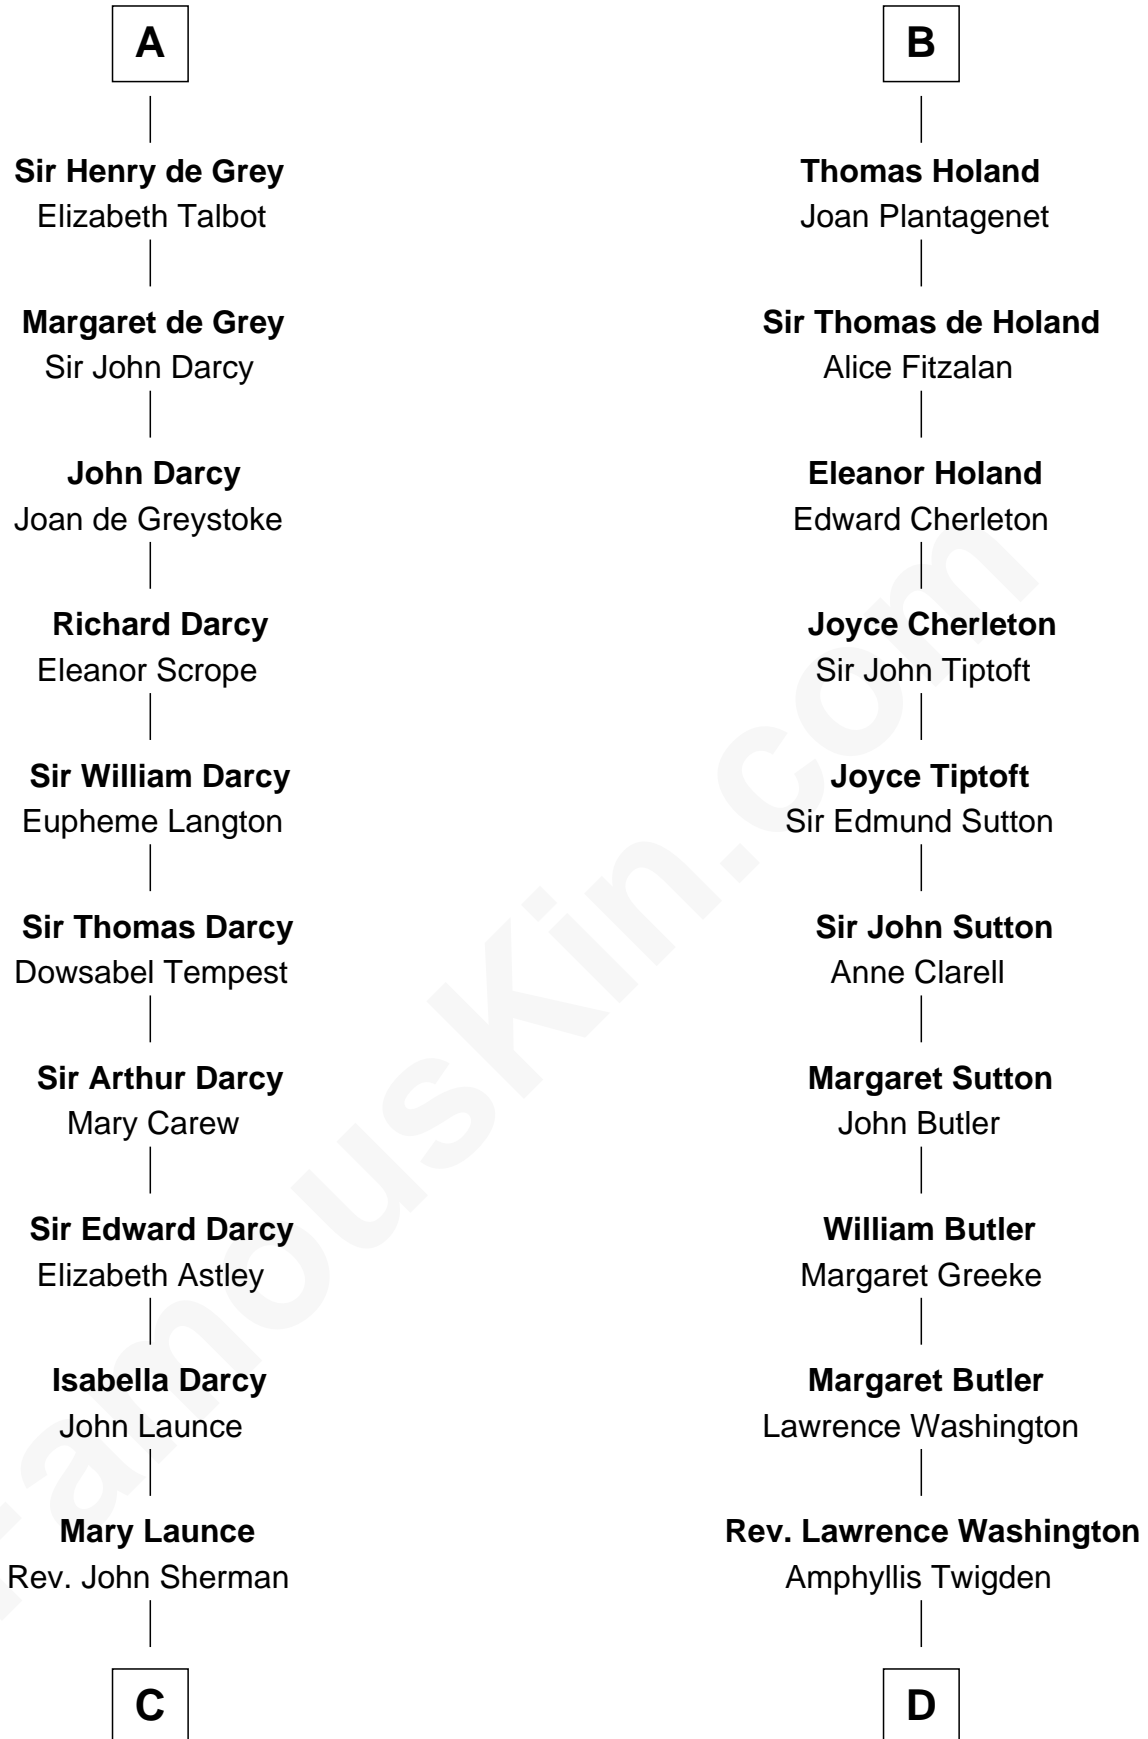

FamousKin.com

Relationship Chart of

Robert Treat Paine

Signer of the Declaration of Independence

20th cousin of

George Washington

1st U.S. President

C

Abigail Sherman
Rev. Samuel Willard

Abigail Willard
Rev. Samuel Treat

Eunice Treat
Thomas Paine

Robert Treat Paine
Signer of Declaration of Independence

D

John Washington
Anne Pope

Lawrence Washington
Mildred Warner

Augustine Washington
Mary Ball

George Washington
1st U.S. President

FamousKin.com