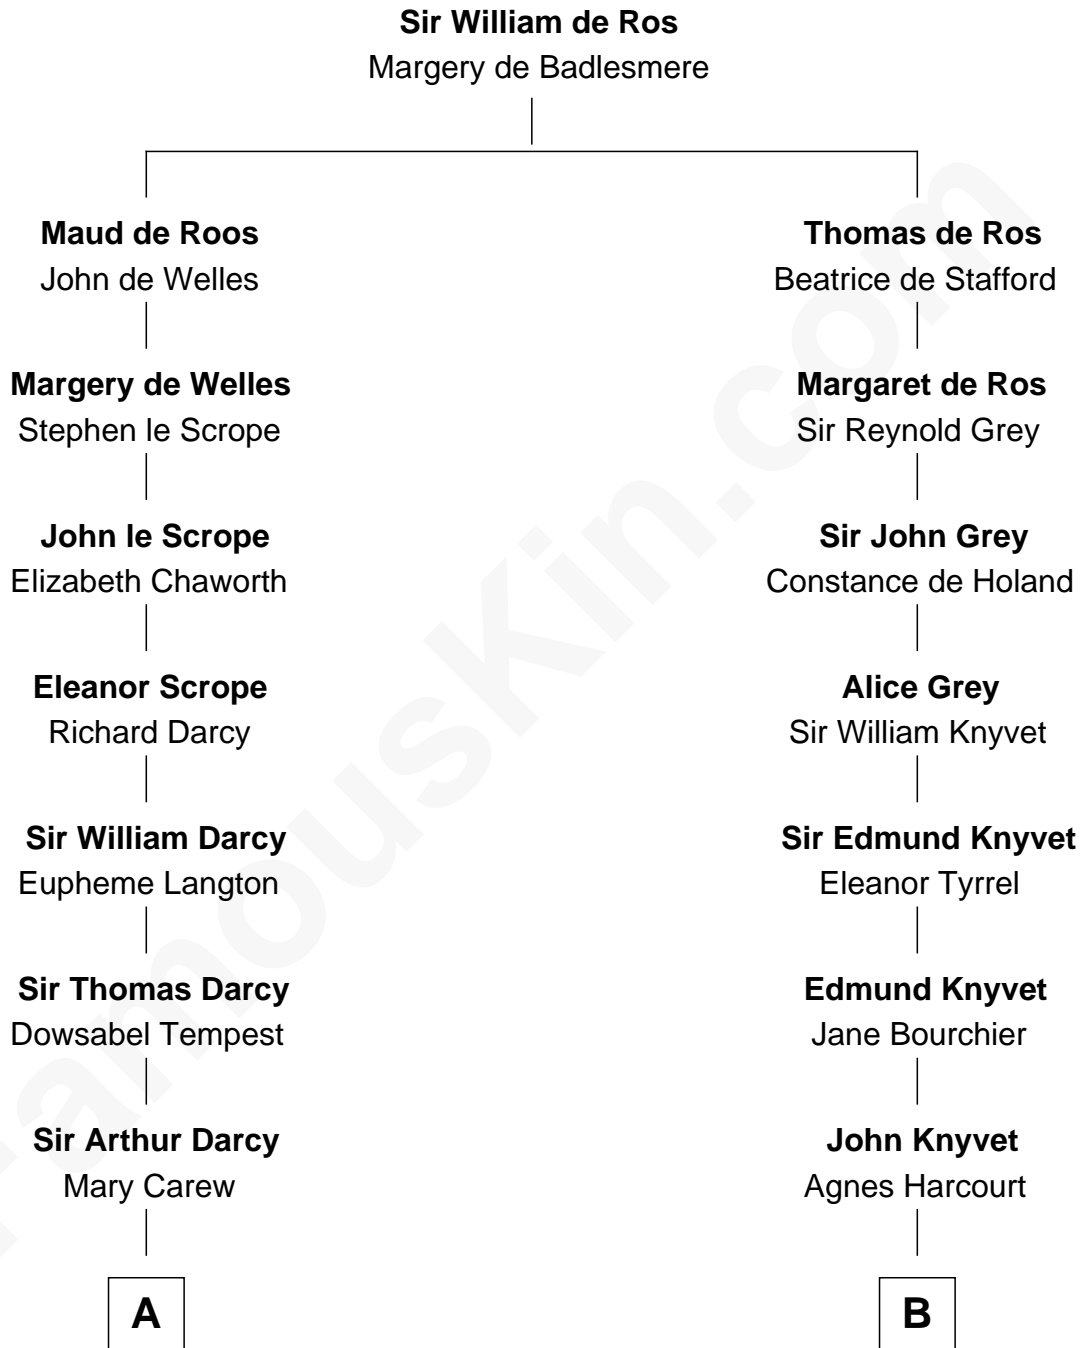

FamousKin.com

Relationship Chart of

Robert Treat Paine

Signer of the Declaration of Independence

13th cousin 5 times removed of

Louis Auchincloss
Author

C

|
Joseph Howland Auchincloss

Priscilla Dixon Stanton

|
Louis Auchincloss

Author

FamousKin.com