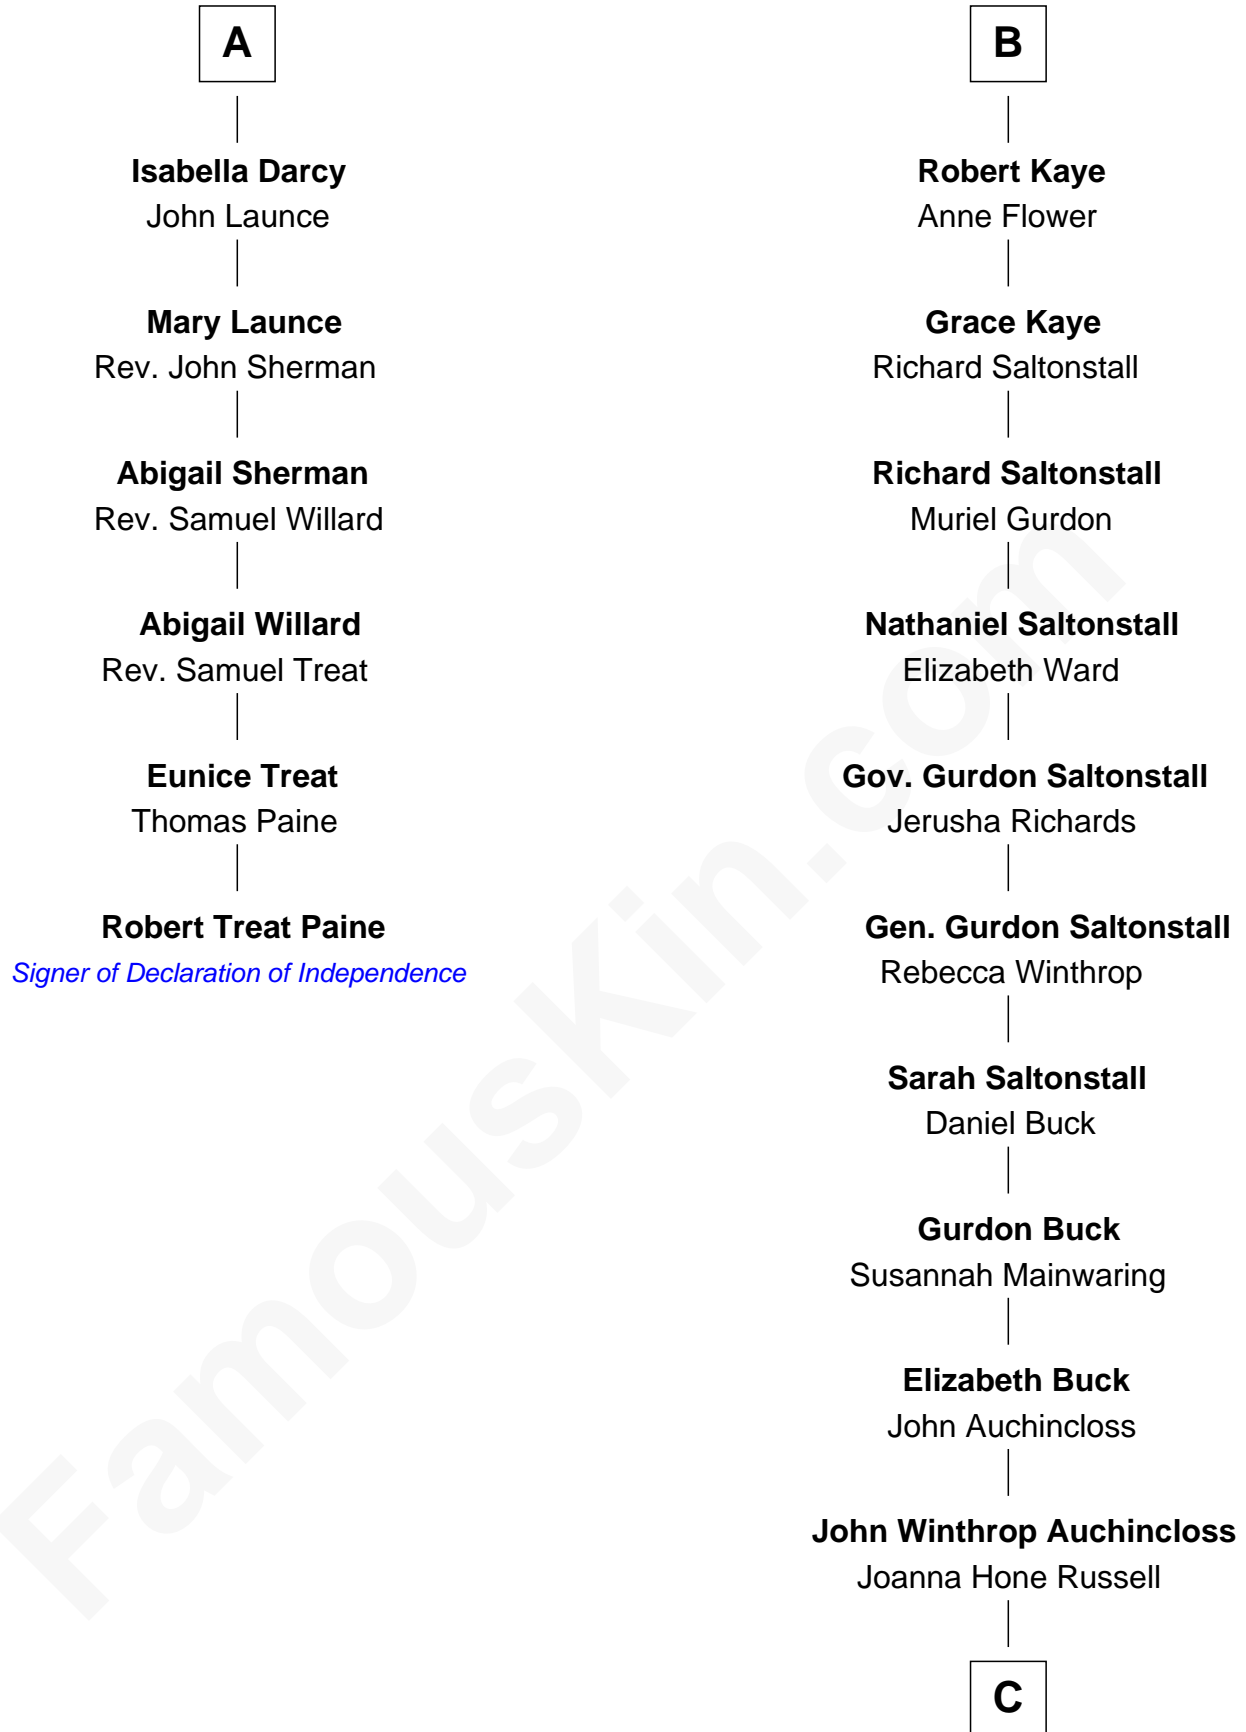

## Relationship Chart of

### Robert Treat Paine

*Signer of the Declaration of Independence*

12th cousin 6 times removed of

**Louis Auchincloss**  
*Author*

**C**

|  
**Joseph Howland Auchincloss**

Priscilla Dixon Stanton

|  
**Louis Auchincloss**