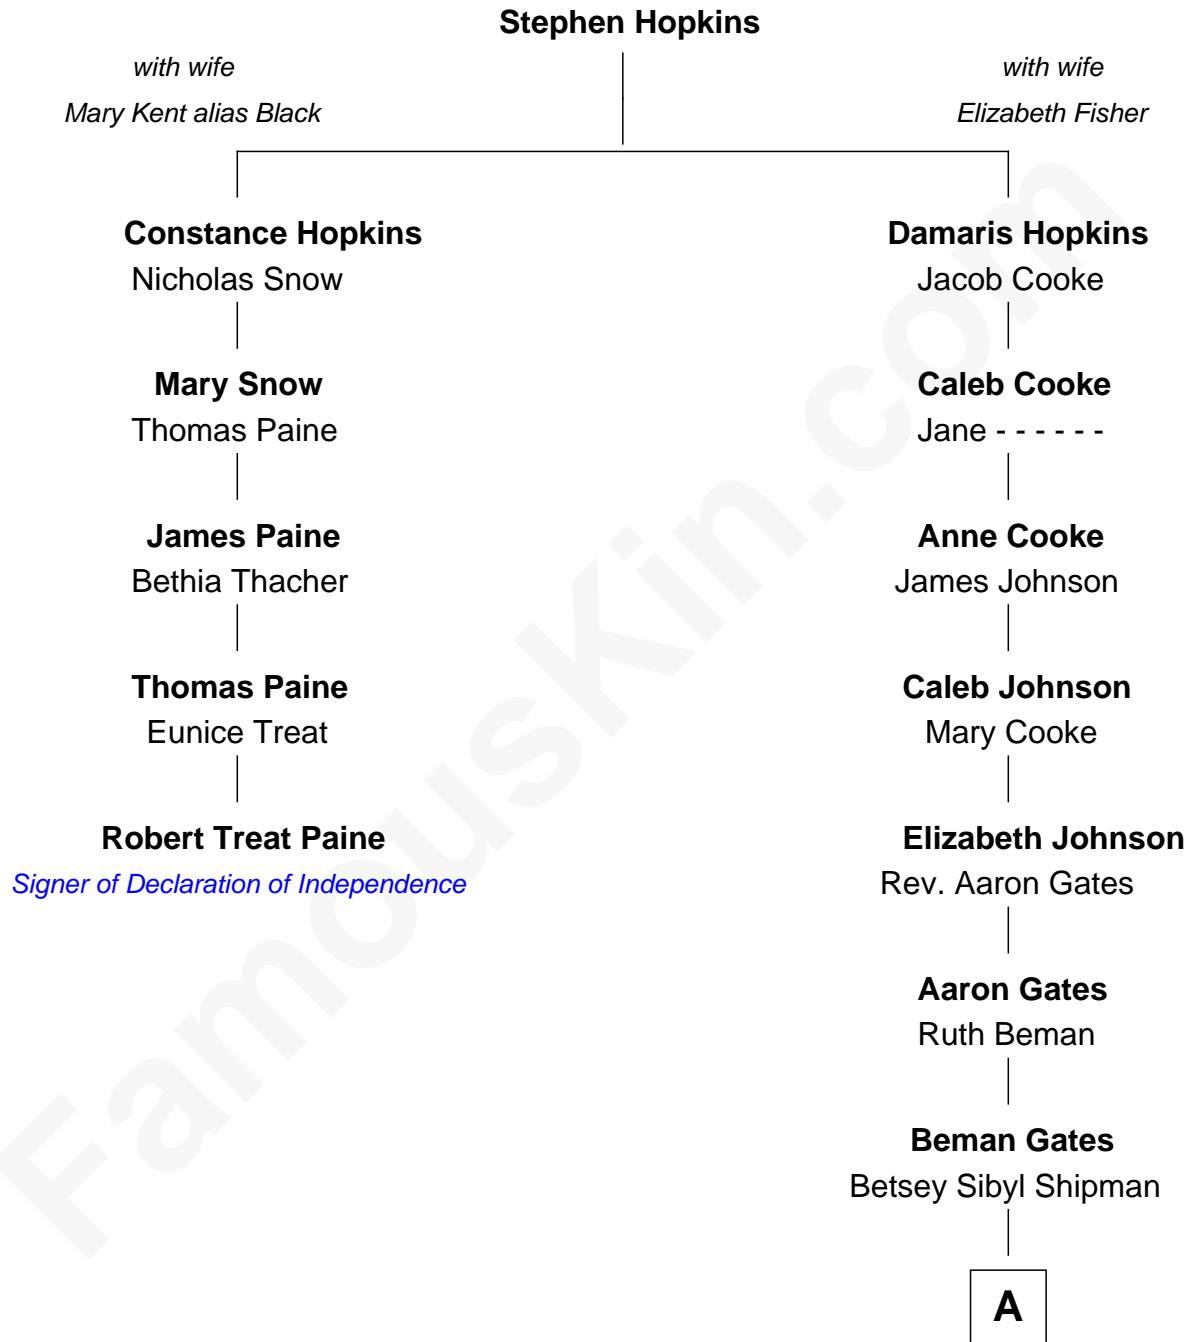

FamousKin.com

Relationship Chart of

Robert Treat Paine

Signer of the Declaration of Independence

4th cousin 4 times removed of

Charles Dawes

30th U.S. Vice-President

A

—
Mary Beman Gates
Brig. Gen. Rufus R. Dawes

—
Charles Dawes
30th U.S. Vice-President

FamousKin.com