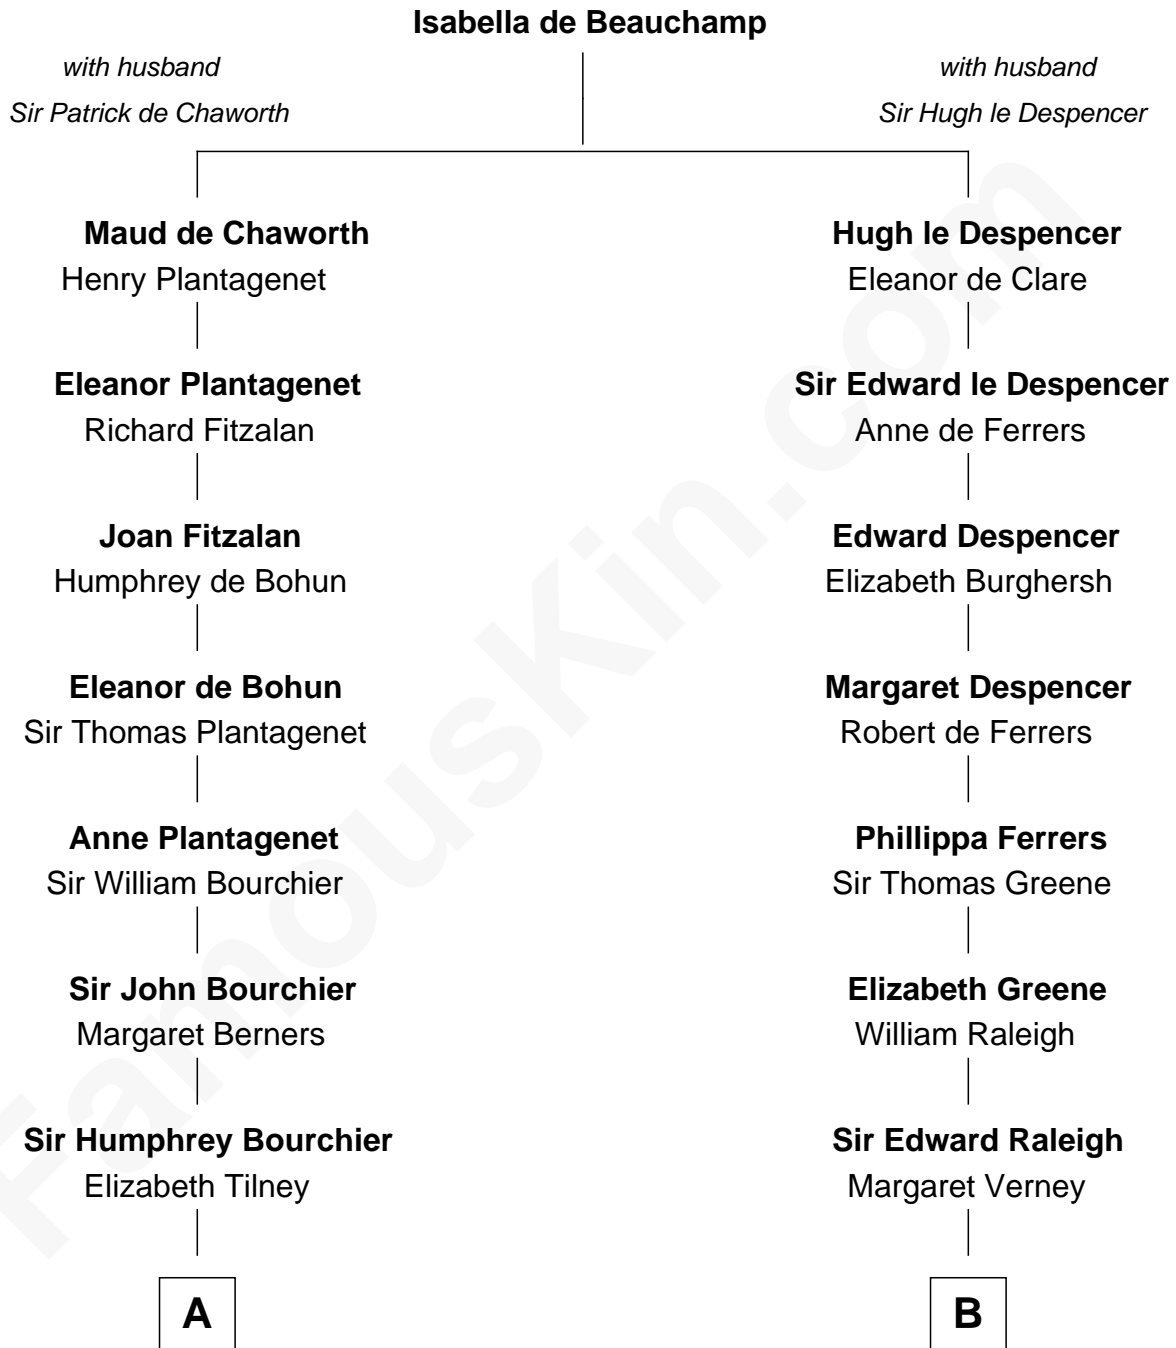

FamousKin.com

Relationship Chart of

Robert Treat Paine

Signer of the Declaration of Independence

16th cousin 3 times removed of

Shanghai Pierce
Texas Cattleman

C

Susanna Stoddard

Isaac Pearce

Jonathan D. Pearce

Hanna Phillips Head

Shanghai Pierce

Texas Cattleman

FamousKin.com