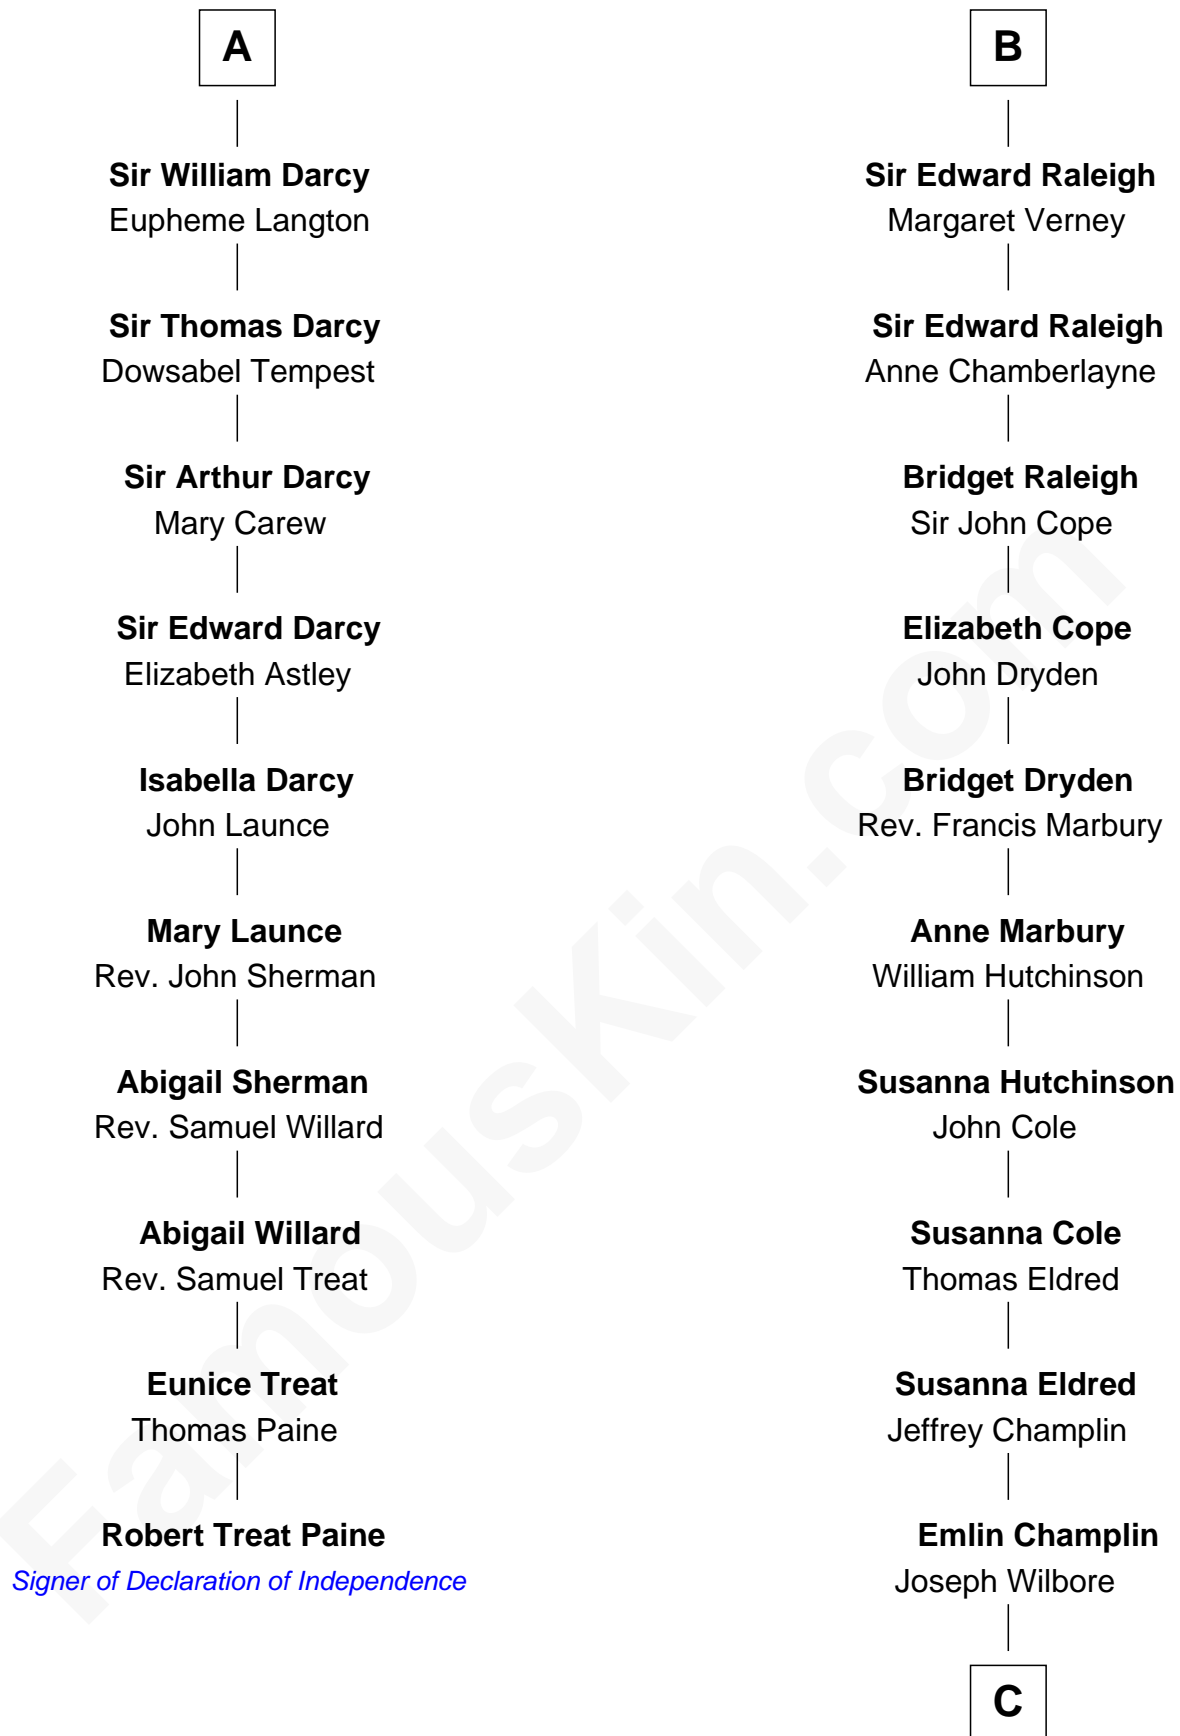

FamousKin.com

Relationship Chart of

Robert Treat Paine

Signer of the Declaration of Independence

16th cousin 4 times removed of

Shanghai Pierce
Texas Cattleman

C

—
Ambless Wilbore
Nathaniel Stoddard

—
Susanna Stoddard
Isaac Pearce

—
Jonathan D. Pearce
Hanna Phillips Head

—
Shanghai Pierce
Texas Cattleman