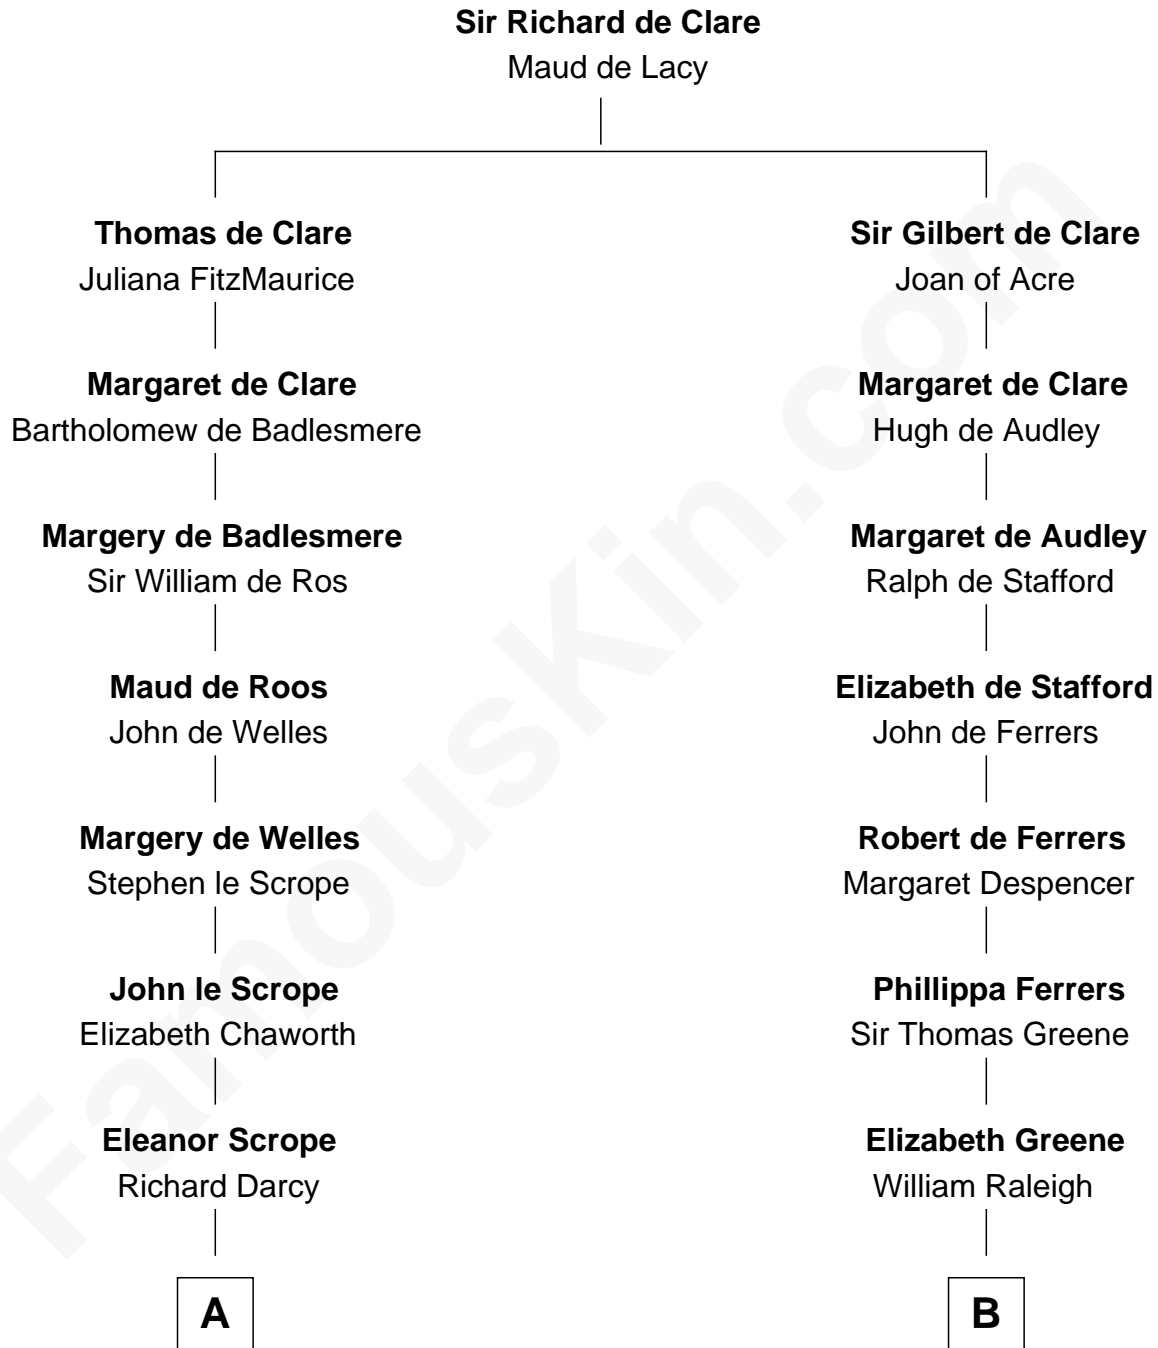

FamousKin.com

Relationship Chart of

Robert Treat Paine

Signer of the Declaration of Independence

16th cousin 4 times removed of

Shanghai Pierce
Texas Cattleman

C

—
Ambless Wilbore
Nathaniel Stoddard

—
Susanna Stoddard
Isaac Pearce

—
Jonathan D. Pearce
Hanna Phillips Head

—
Shanghai Pierce
Texas Cattleman