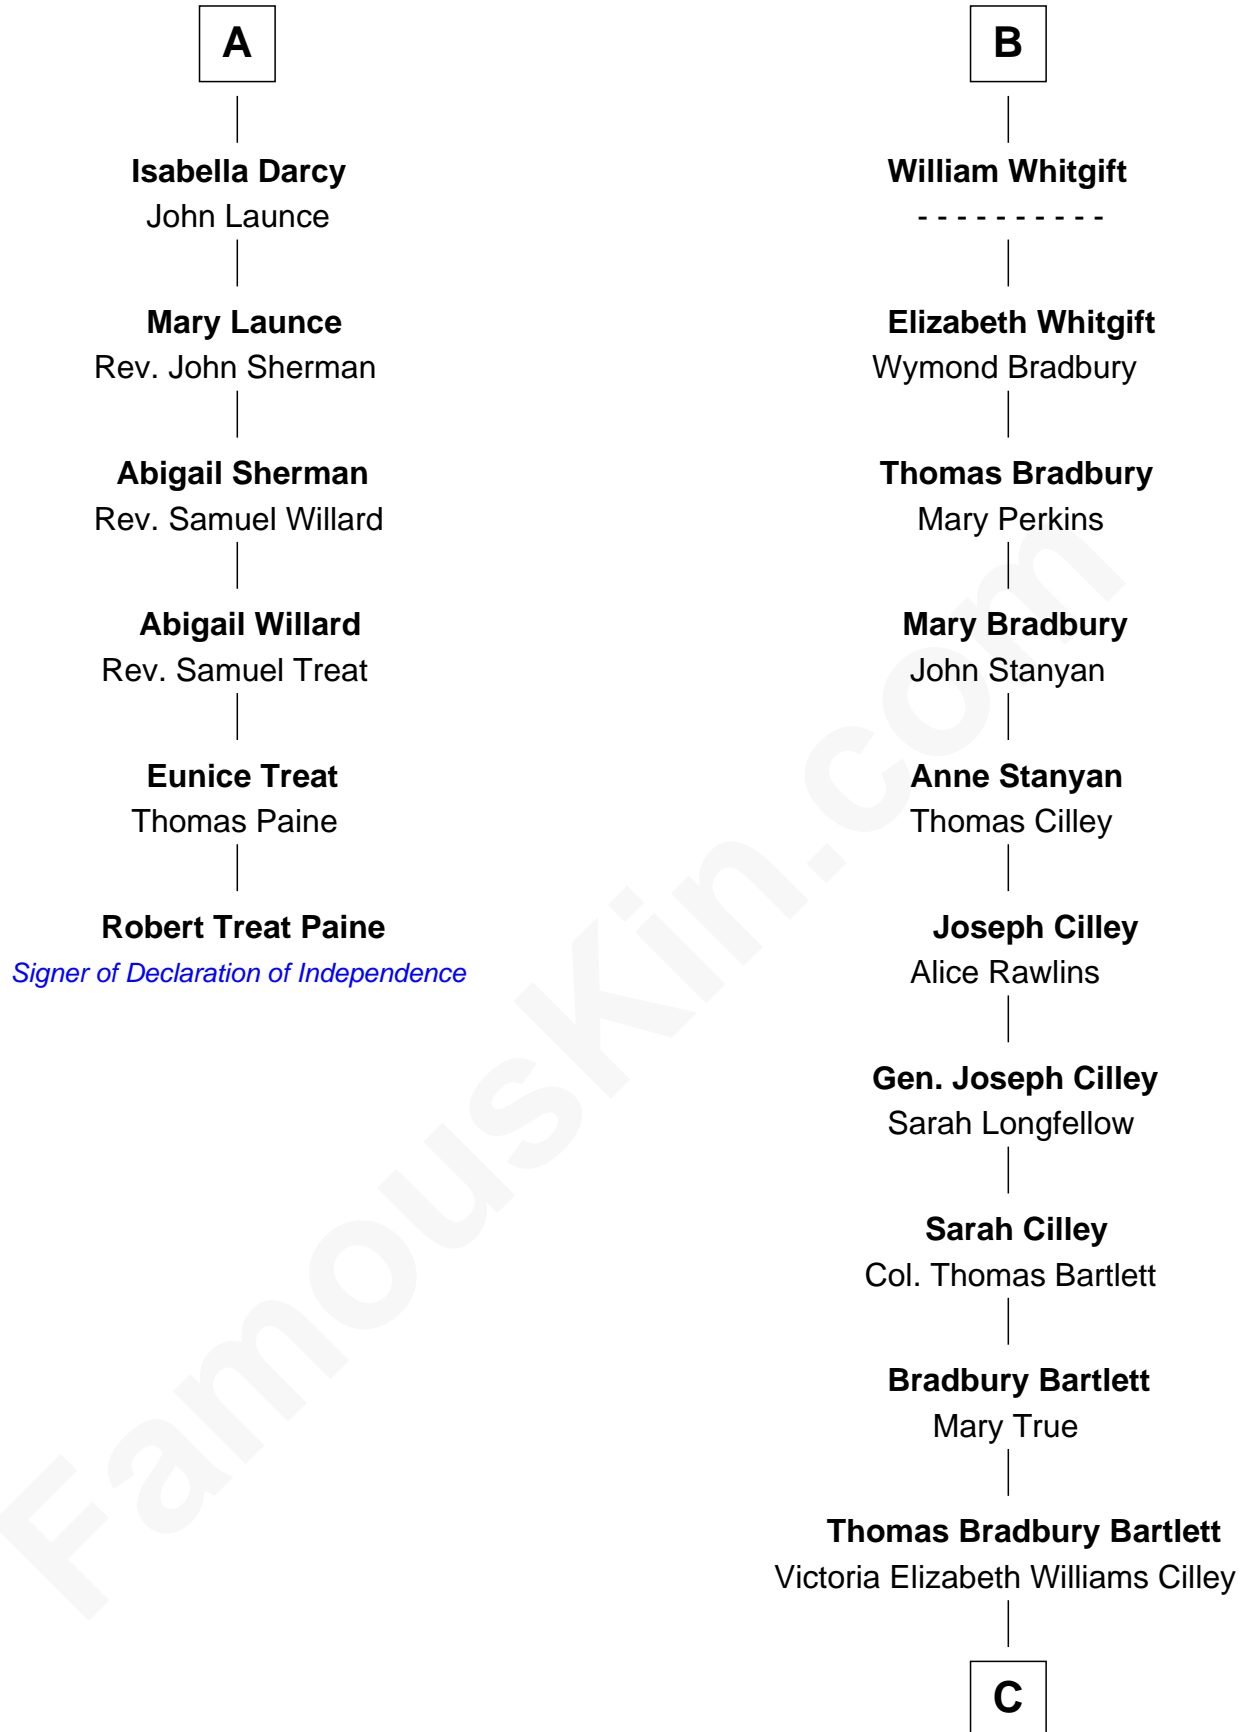

## Relationship Chart of

### Robert Treat Paine

*Signer of the Declaration of Independence*

12th cousin 7 times removed of

### Alan Shepard

*Mercury and Apollo Astronaut*

C

**Annie Elizabeth Bartlett**  
Frederick Johnson Shepard

**Alan Bartlett Shepard**  
Pauline Renza Emerson

**Alan Shepard**  
*Mercury and Apollo Astronaut*