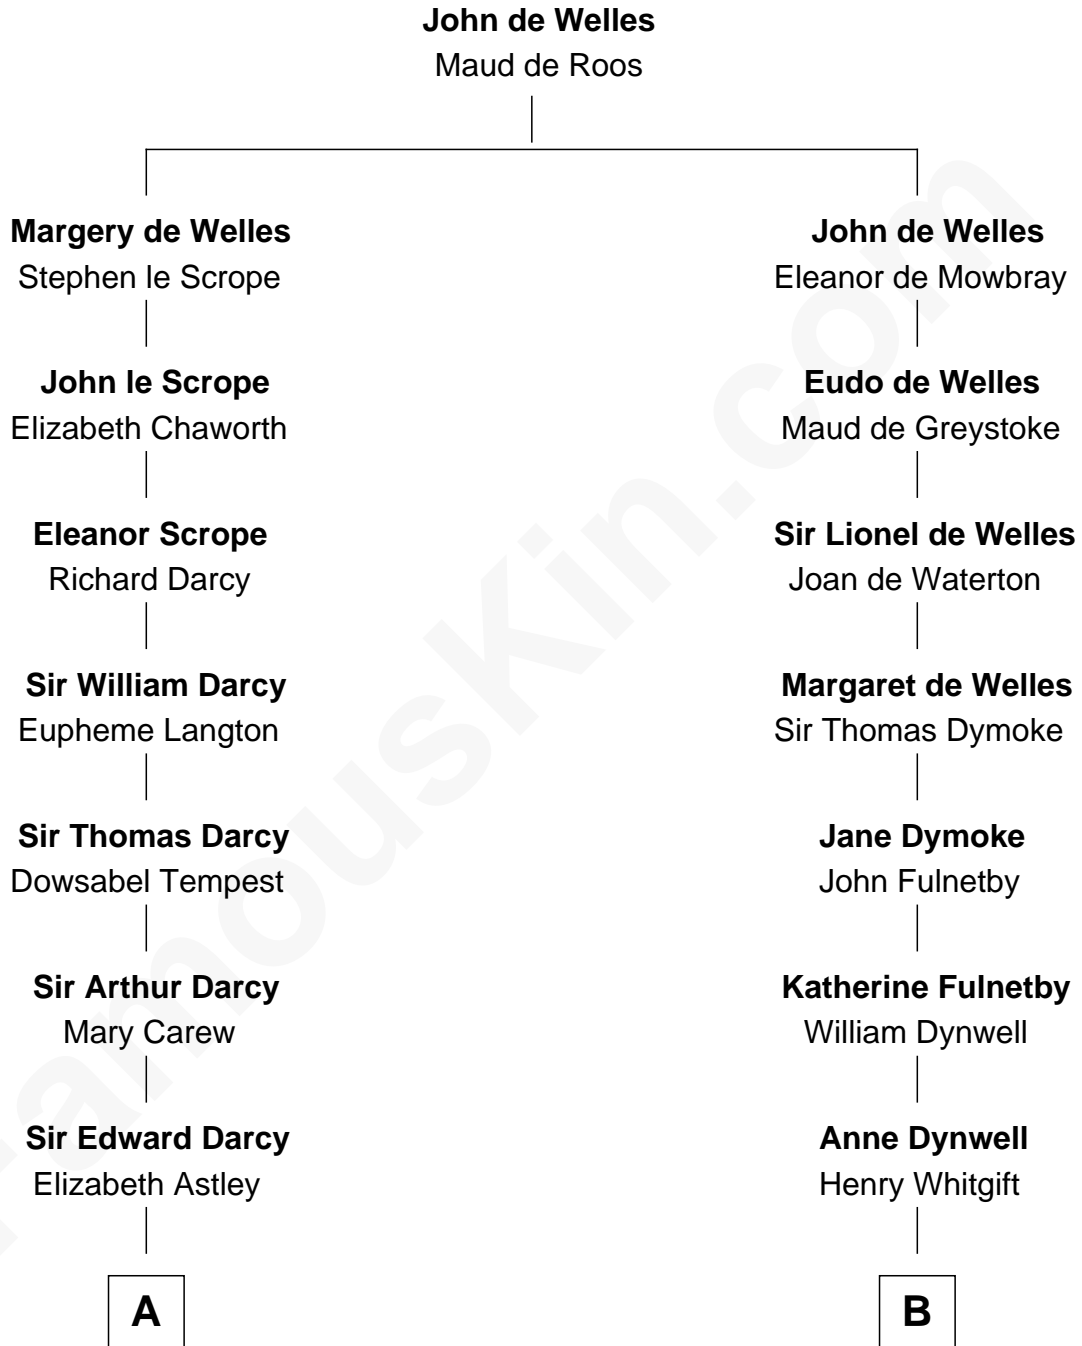

## Relationship Chart of

### Robert Treat Paine

*Signer of the Declaration of Independence*

12th cousin 7 times removed of

### Alan Shepard

*Mercury and Apollo Astronaut*

C

**Annie Elizabeth Bartlett**  
Frederick Johnson Shepard

**Alan Bartlett Shepard**  
Pauline Renza Emerson

**Alan Shepard**  
*Mercury and Apollo Astronaut*