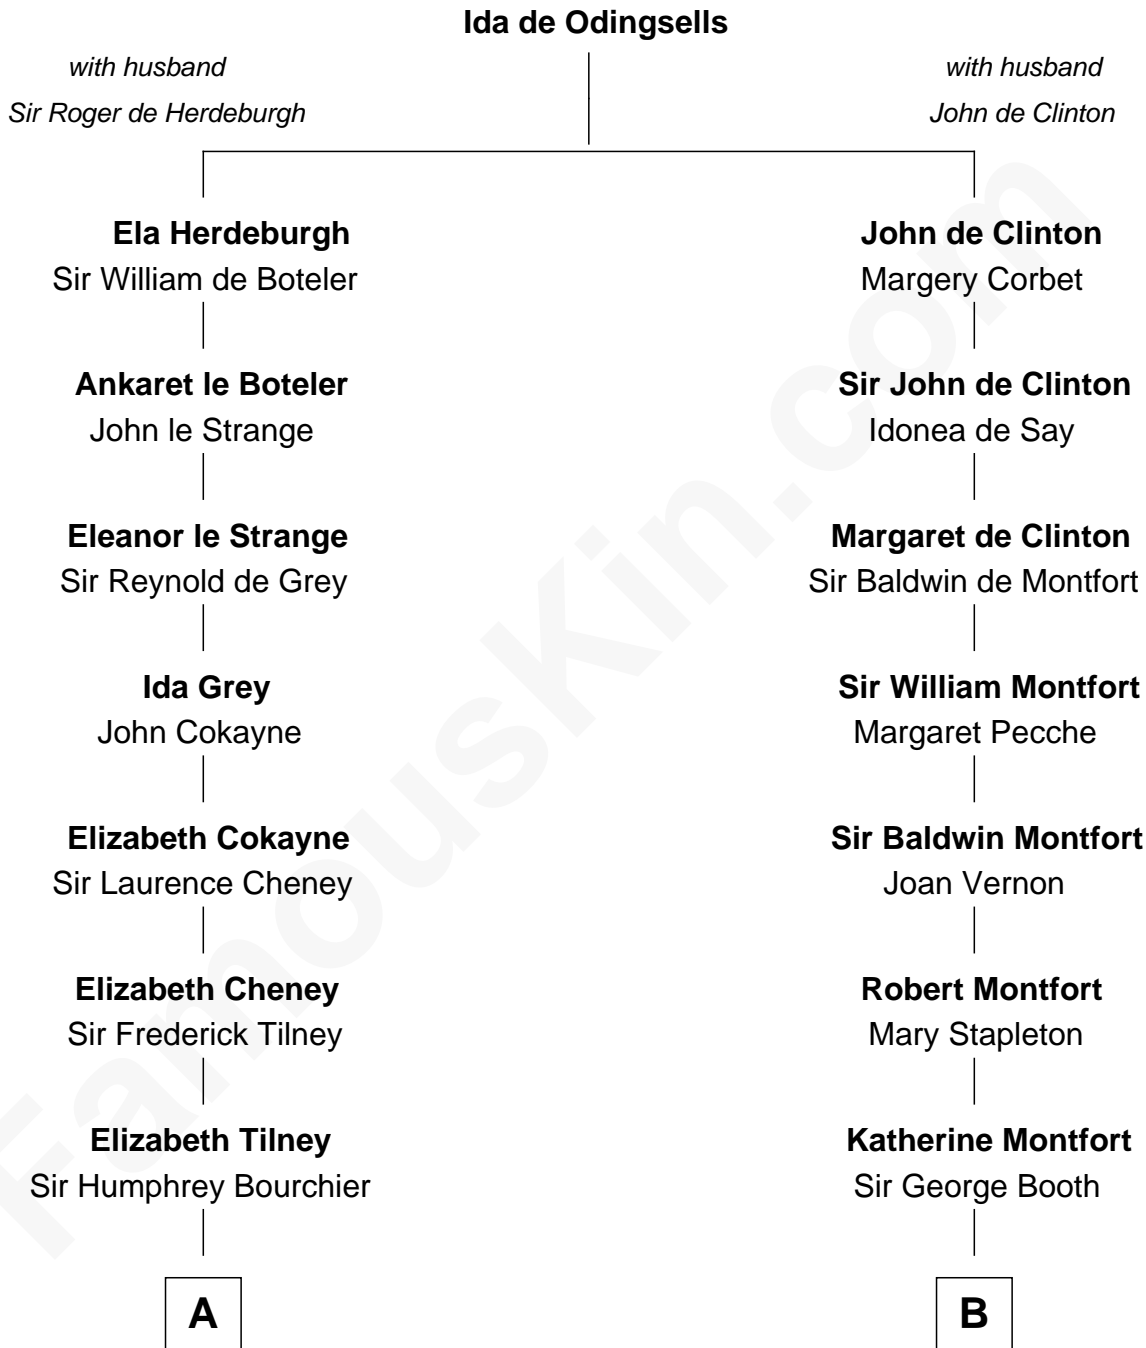

FamousKin.com

Relationship Chart of

Robert Treat Paine

Signer of the Declaration of Independence

16th cousin 5 times removed of

Christian Herter

59th Governor of Massachusetts

C

|
Sarah Fiske
Erastus Miles

|
Archibald Miles
Mary Treese

|
Mary Miles
Christian Herter

|
Albert Herter
Adele McGinnis

|
Christian Herter
59th Governor of Massachusetts