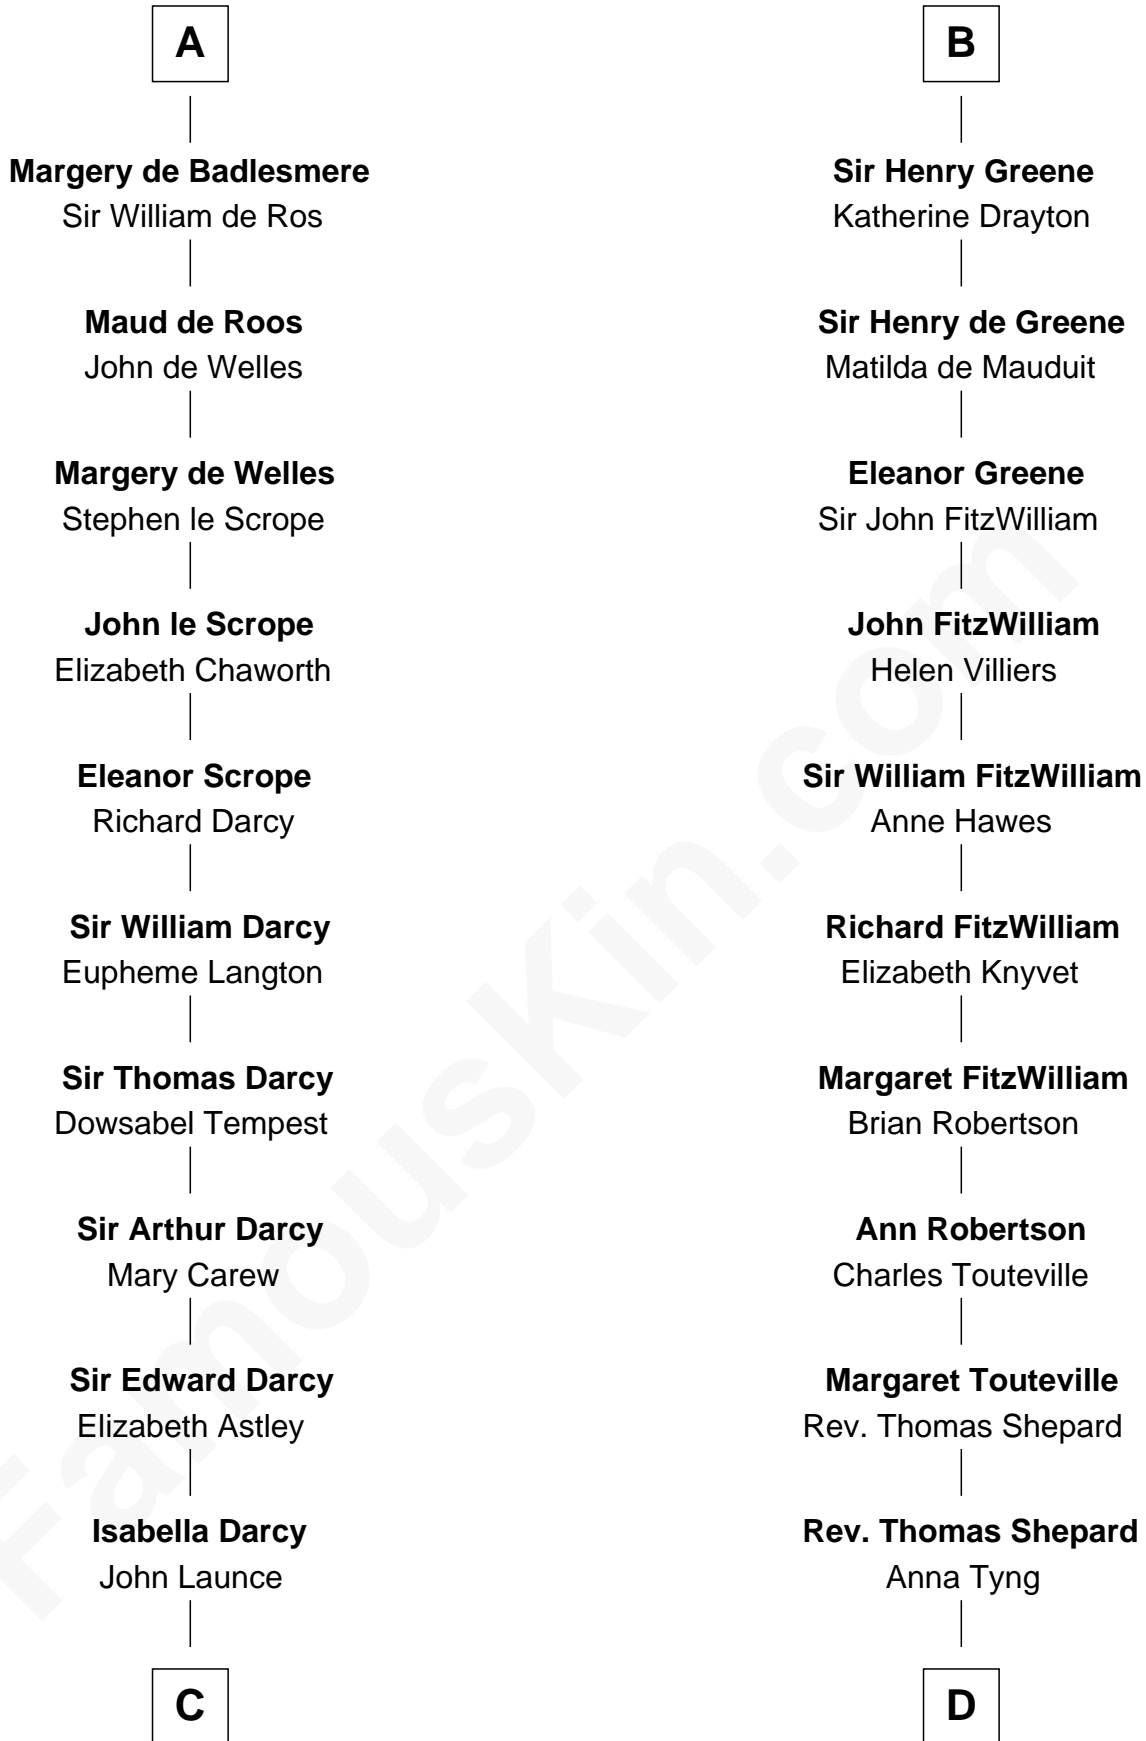

FamousKin.com Relationship Chart of

Robert Treat Paine

Signer of the Declaration of Independence

21st cousin of

John Quincy Adams

6th U.S. President

Mitchertach O'Toole

Cacht Inion Loigsig O'Morda

C

Mary Launce
Rev. John Sherman

Abigail Sherman
Rev. Samuel Willard

Abigail Willard
Rev. Samuel Treat

Eunice Treat
Thomas Paine

Robert Treat Paine
Signer of Declaration of Independence

D

Anna Shepard
Daniel Quincy