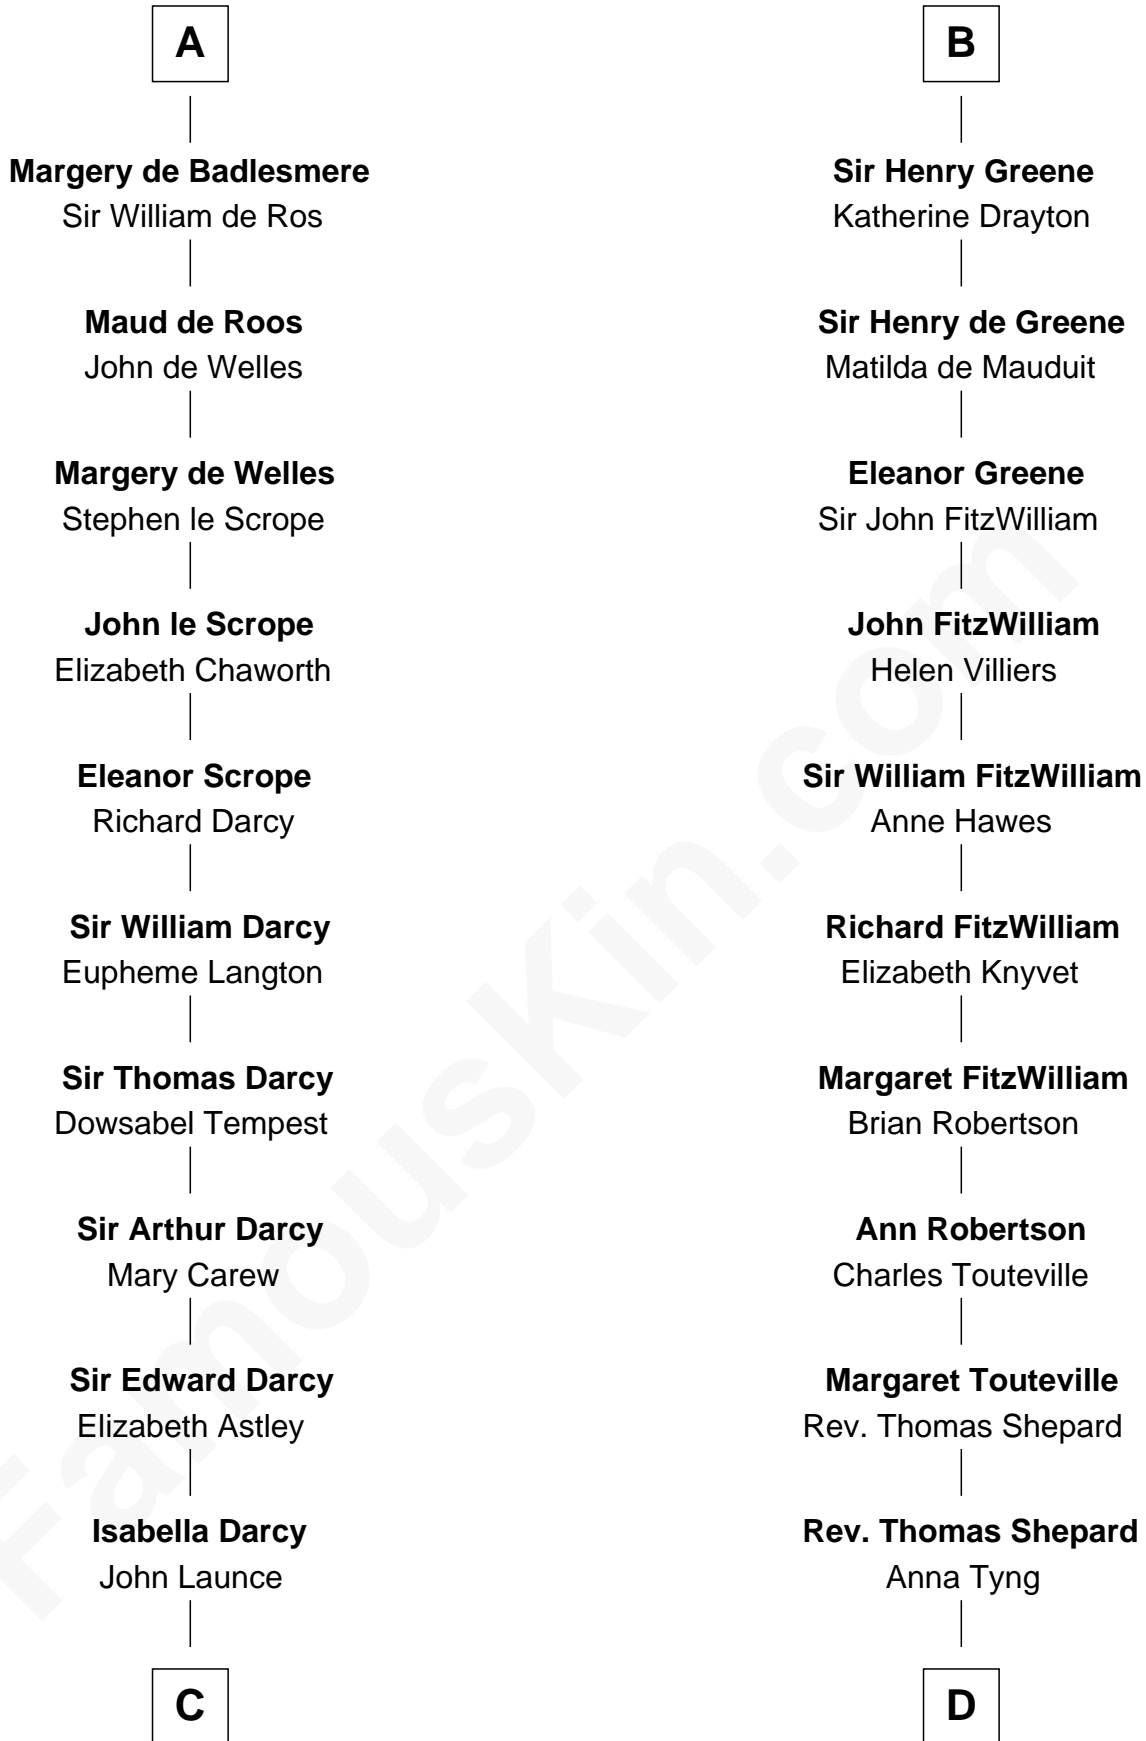

FamousKin.com Relationship Chart of

Robert Treat Paine

Signer of the Declaration of Independence

21st cousin of

John Quincy Adams

6th U.S. President

Enna MacMurrough

C

Mary Launce
Rev. John Sherman

Abigail Sherman
Rev. Samuel Willard

Abigail Willard
Rev. Samuel Treat

Eunice Treat
Thomas Paine

Robert Treat Paine
Signer of Declaration of Independence

D

Anna Shepard
Daniel Quincy