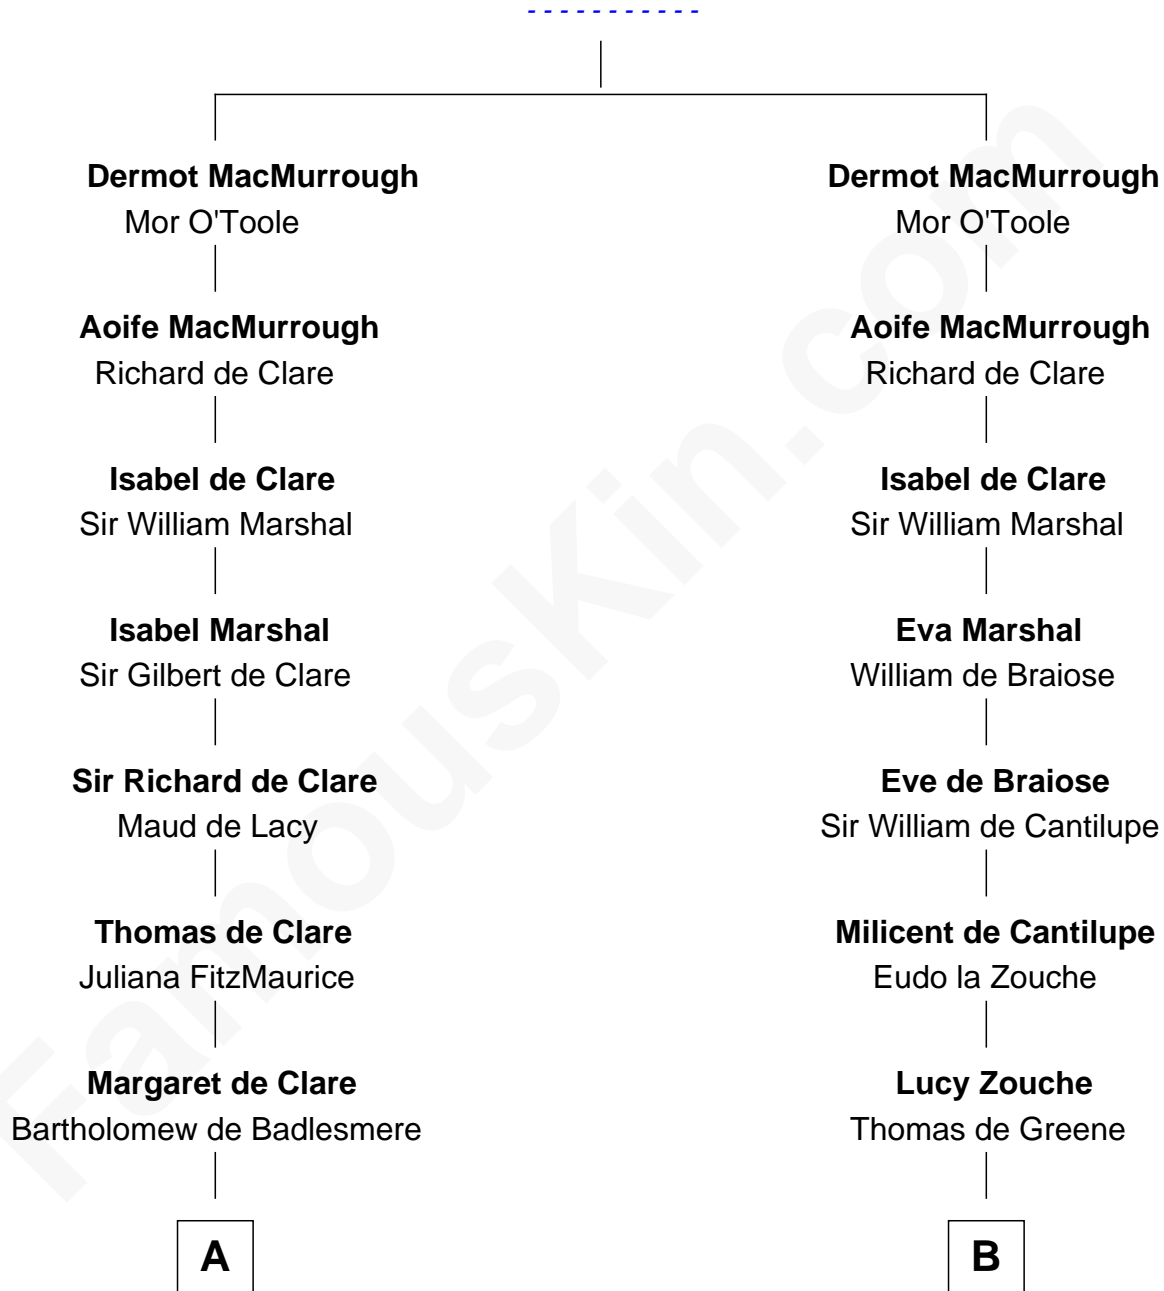

FamousKin.com Relationship Chart of

Robert Treat Paine

Signer of the Declaration of Independence

21st cousin of

John Quincy Adams

6th U.S. President

Enna MacMurrough

C

Mary Launce
Rev. John Sherman

Abigail Sherman
Rev. Samuel Willard

Abigail Willard
Rev. Samuel Treat

Eunice Treat
Thomas Paine

Robert Treat Paine
Signer of Declaration of Independence

D

Anna Shepard
Daniel Quincy