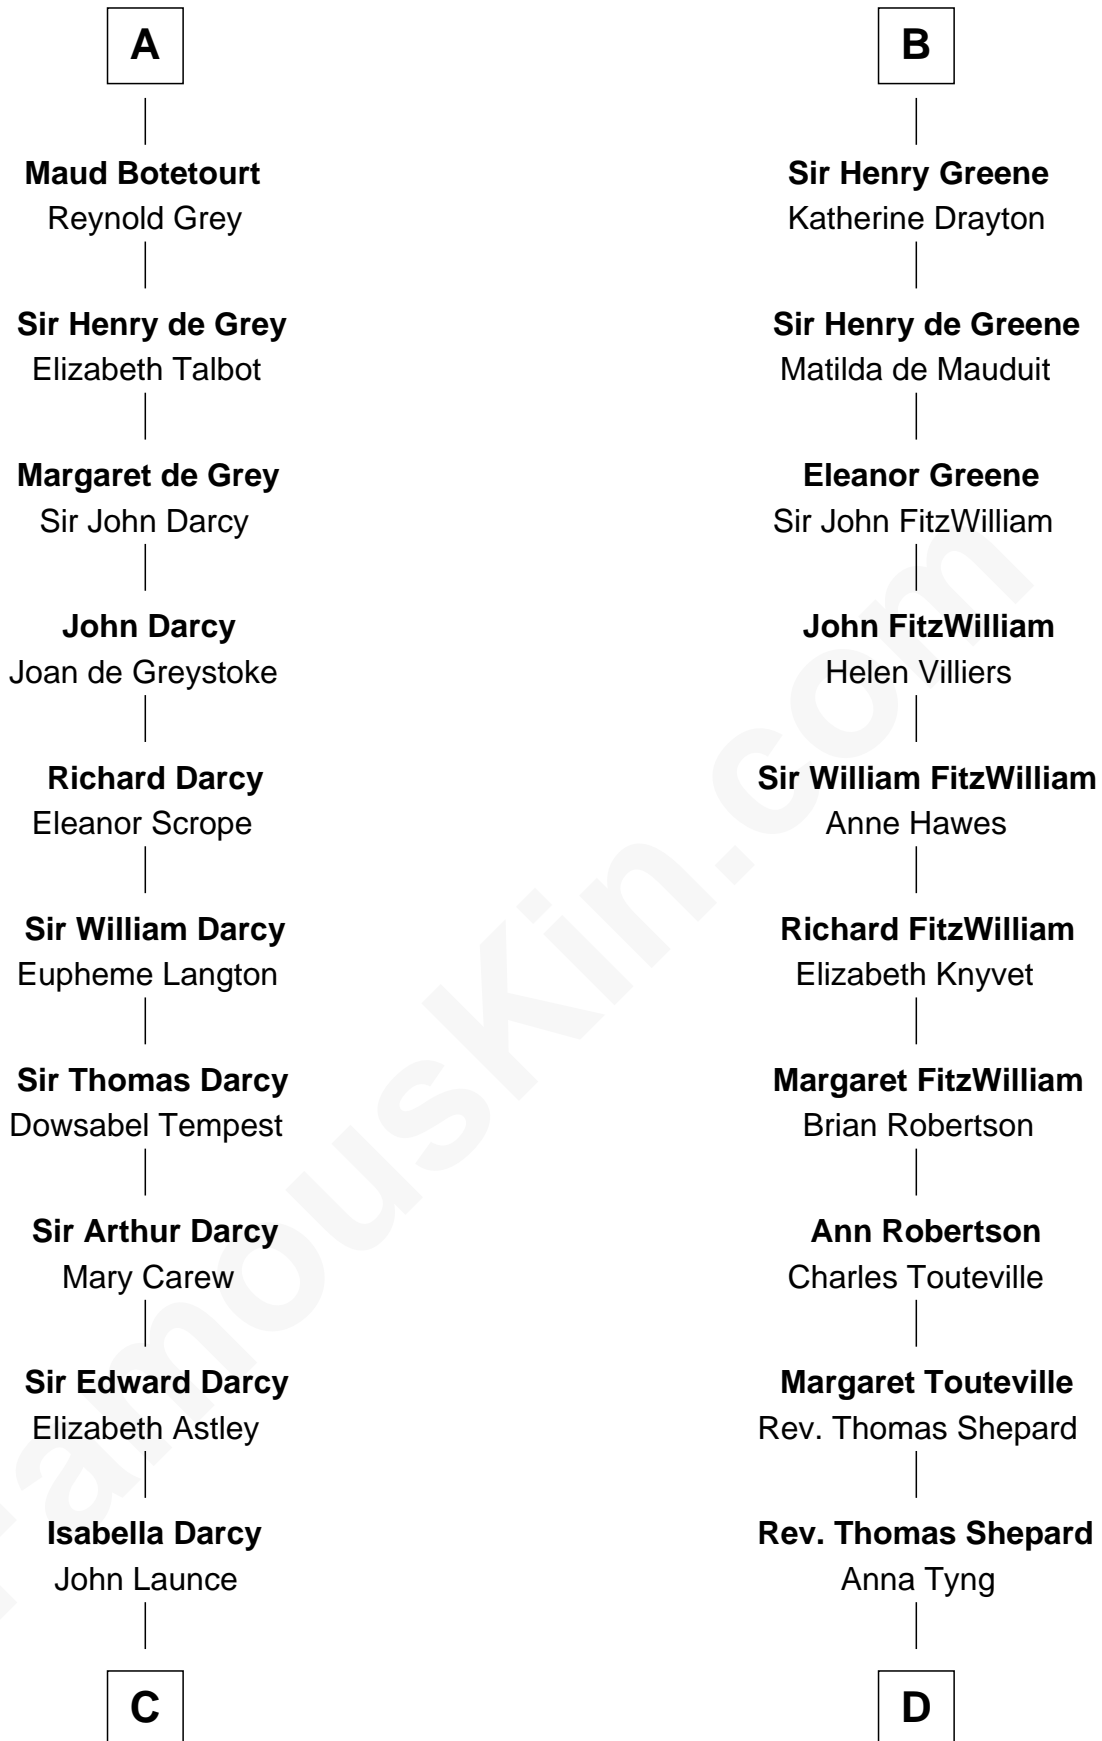

FamousKin.com

Relationship Chart of

Robert Treat Paine

Signer of the Declaration of Independence

21st cousin of

John Quincy Adams

6th U.S. President

Sir Robert de Beaumont

Isabel de Vermandois

C

Mary Launce
Rev. John Sherman

Abigail Sherman
Rev. Samuel Willard

Abigail Willard
Rev. Samuel Treat

Eunice Treat
Thomas Paine

Robert Treat Paine
Signer of Declaration of Independence

D