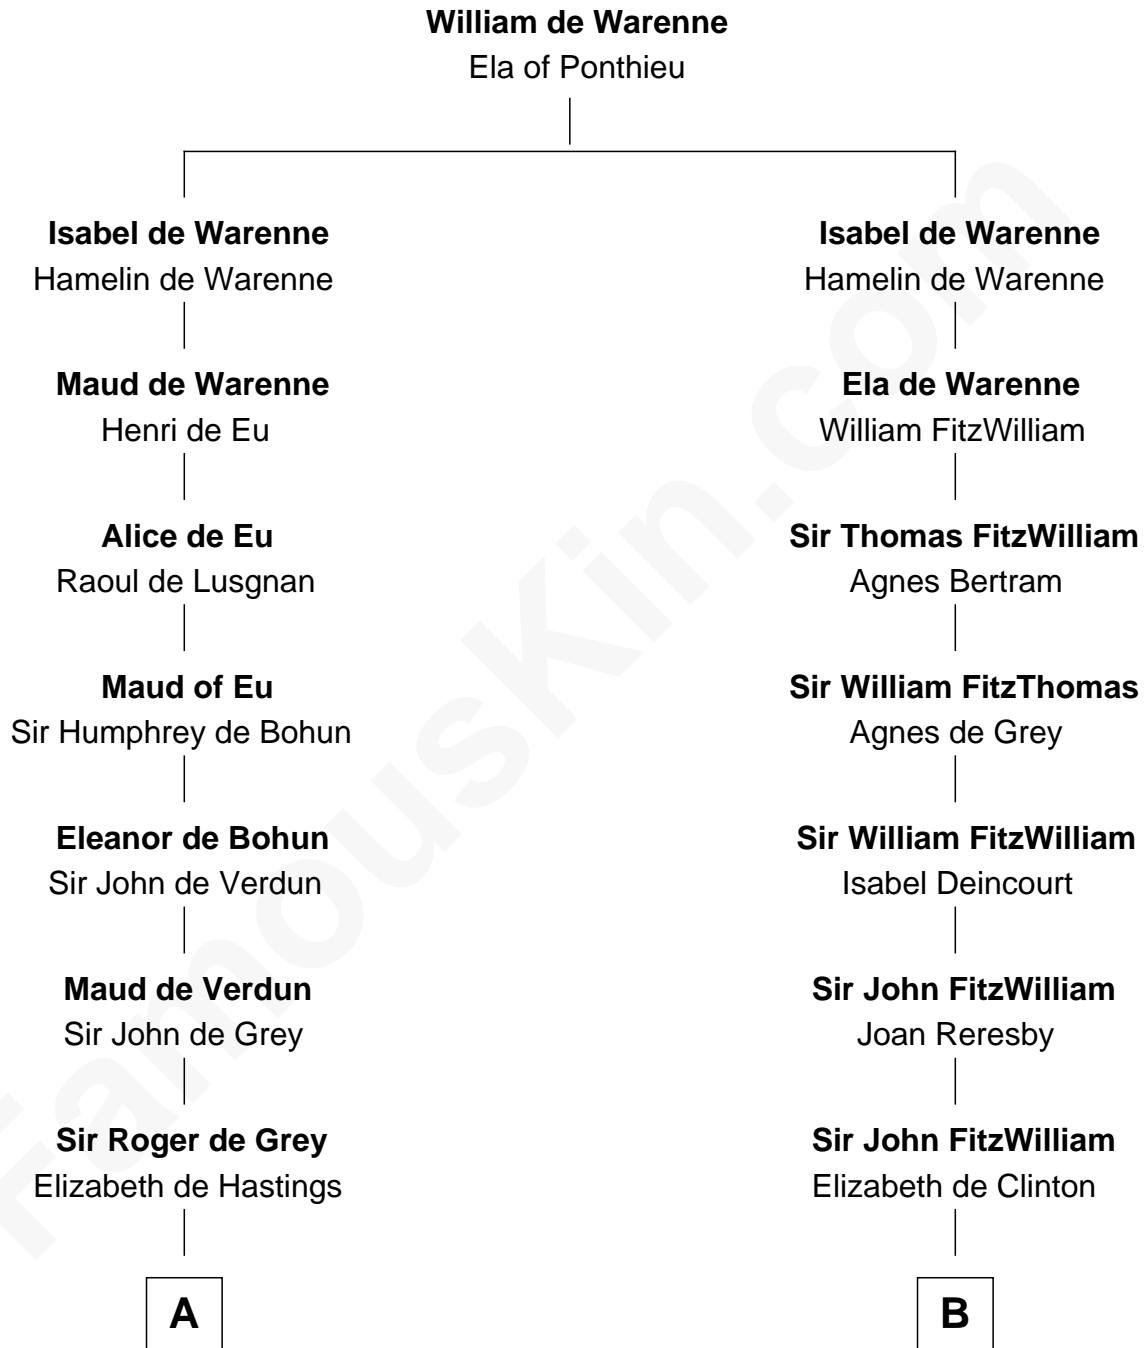

John Quincy Adams

6th U.S. President