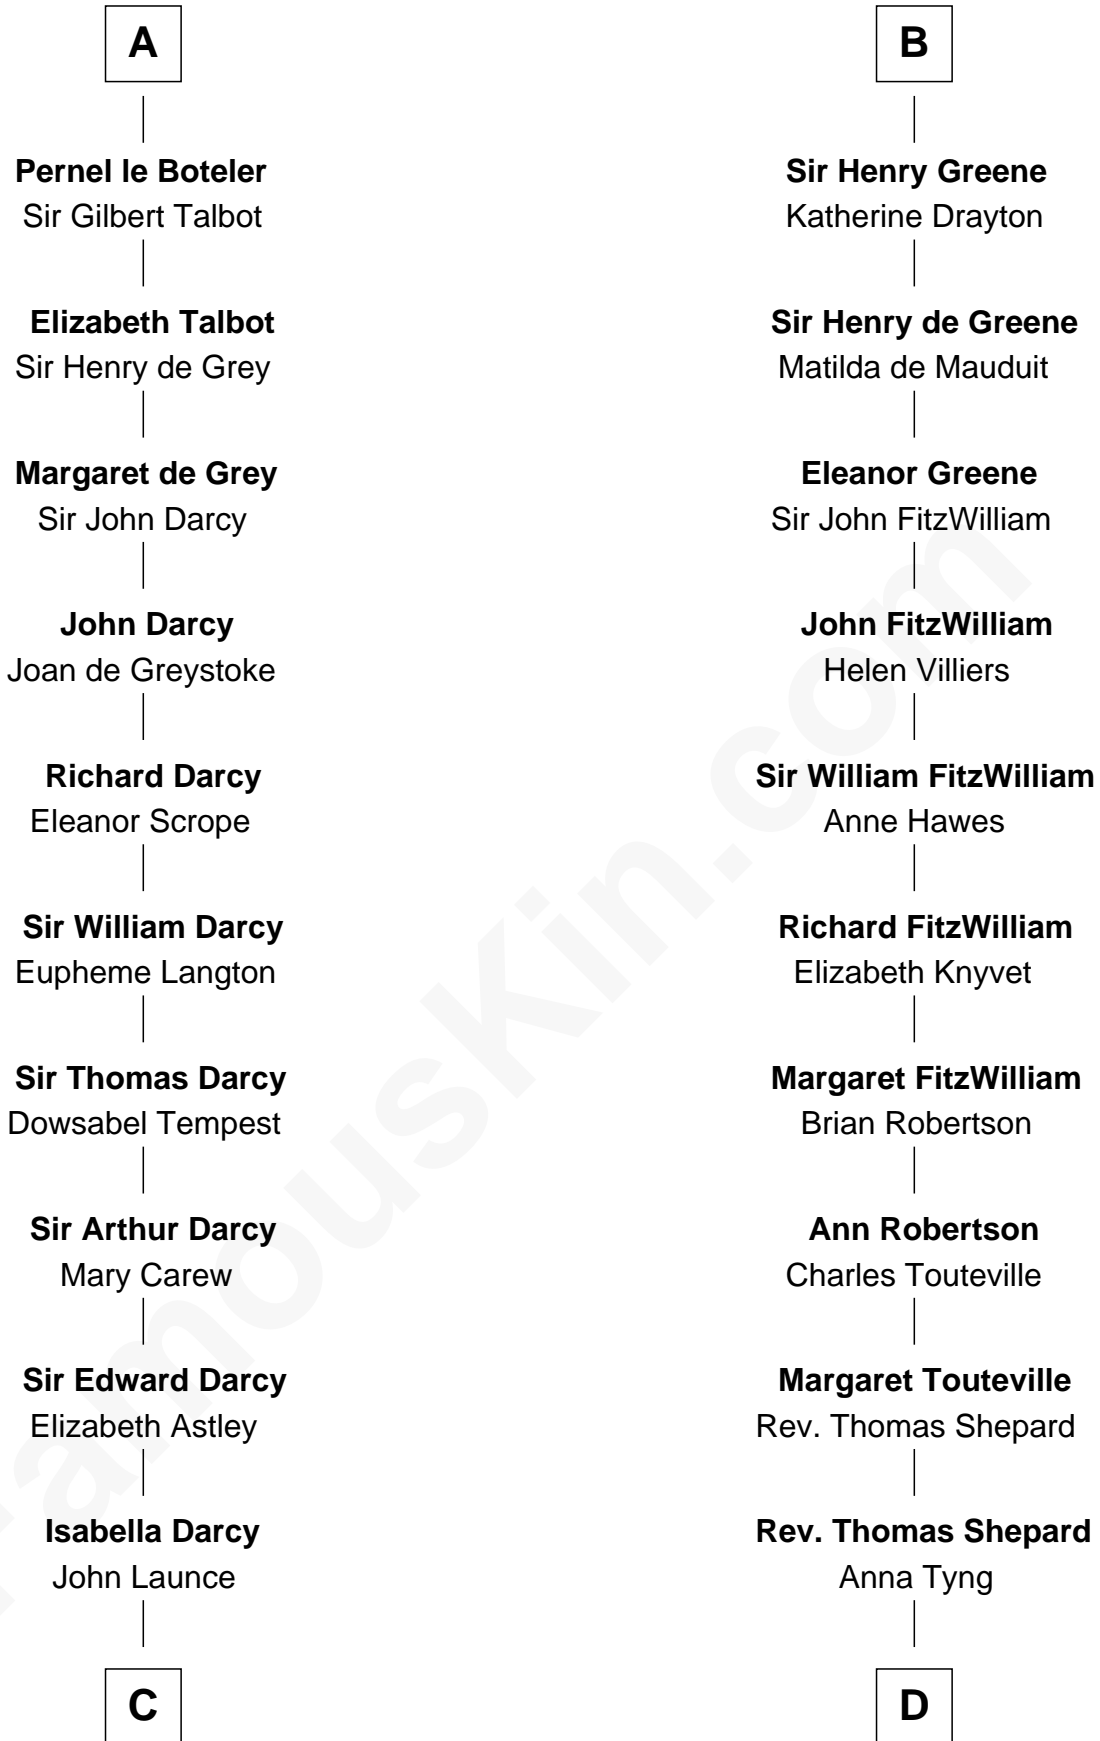

FamousKin.com

Relationship Chart of

Robert Treat Paine

Signer of the Declaration of Independence

21st cousin of

John Quincy Adams

6th U.S. President

Gilbert Fitzrichard de Clare
Adeliza de Clermont-en-Beauvaisis

Richard Fitzgilbert de Clare
Adeliza de Meschines

Roger de Clare
Maud de St. Hilary

Aveline de Clare
Sir Geoffrey FitzPiers

Sir John FitzGeoffrey
Isabel le Bigod

Joan FitzJohn
Thebaud le Boteler

Sir Edmund Boteler
Joan FitzGerald

Sir James le Boteler
Eleanor de Bohun

A

Gilbert Fitzgilbert de Clare
Isabel de Beaumont

Richard de Clare
Aoife MacMurrough

Isabel de Clare
Sir William Marshal

Eva Marshal
William de Braiose

Eve de Braiose
Sir William de Cantilupe

Milicent de Cantilupe
Eudo la Zouche

Lucy Zouche
Thomas de Greene

B

C

Mary Launce
Rev. John Sherman

Abigail Sherman
Rev. Samuel Willard

Abigail Willard
Rev. Samuel Treat

Eunice Treat
Thomas Paine