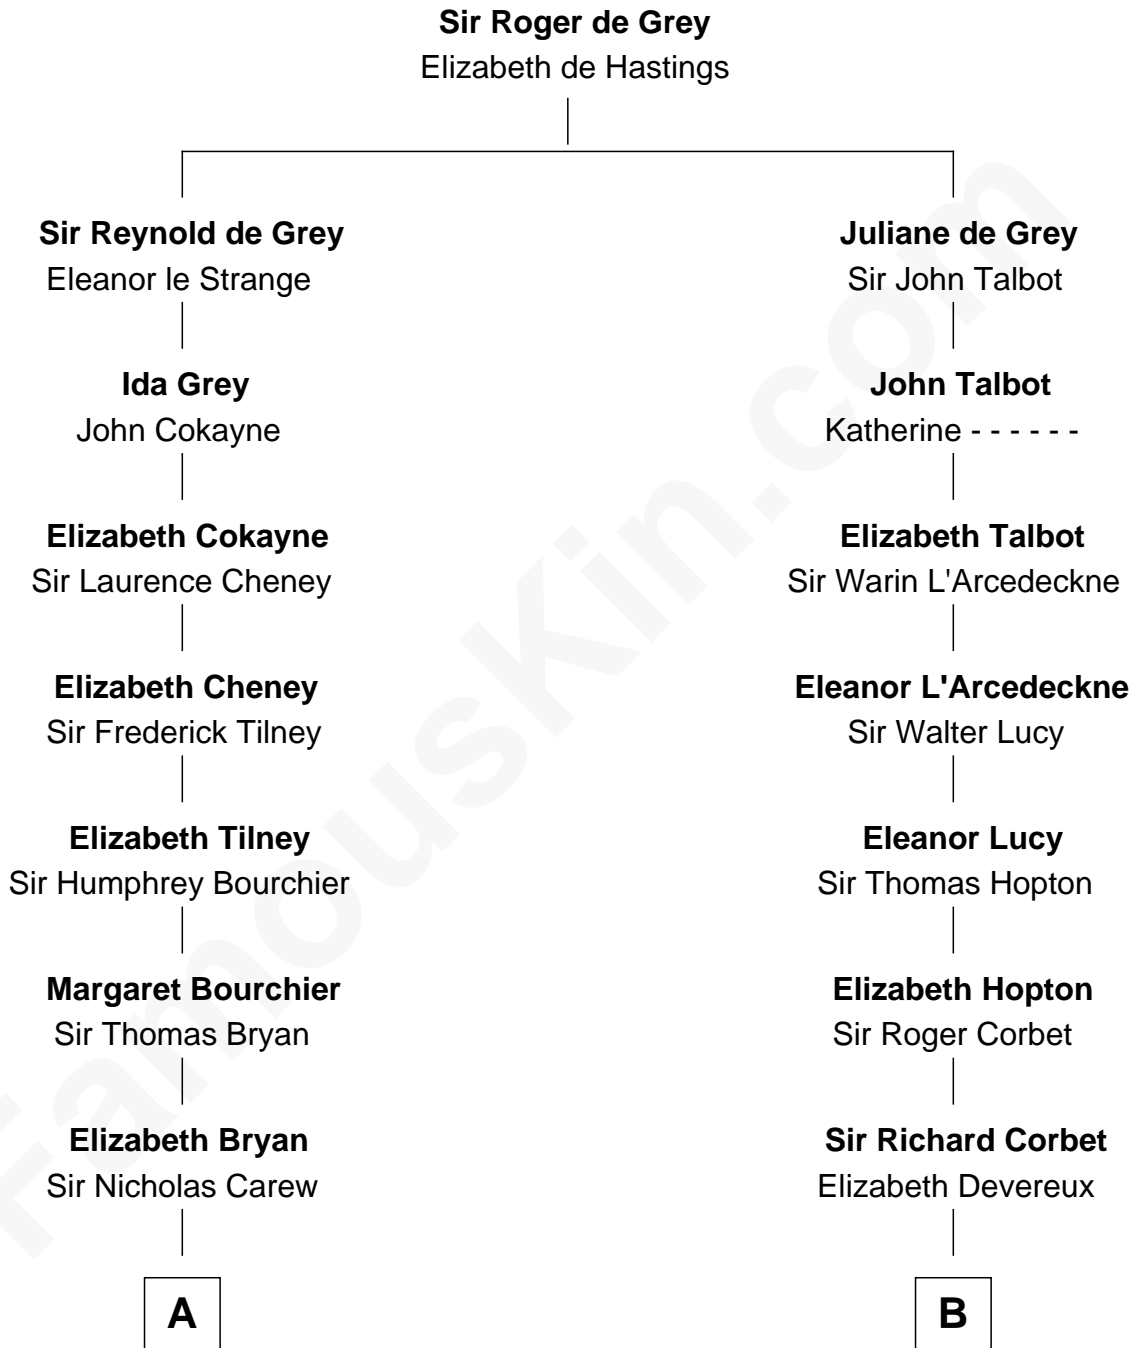

FamousKin.com

Relationship Chart of

Robert Treat Paine

Signer of the Declaration of Independence

14th cousin 6 times removed of

Orson Welles

Radio, Stage, and Movie Actor

C

Henry Hill Welles

Mary Putnam

Richard Jones Welles

Mary Blanche Head

Richard Head Welles

Beatrice Ives

Orson Welles

Radio, Stage, and Movie Actor