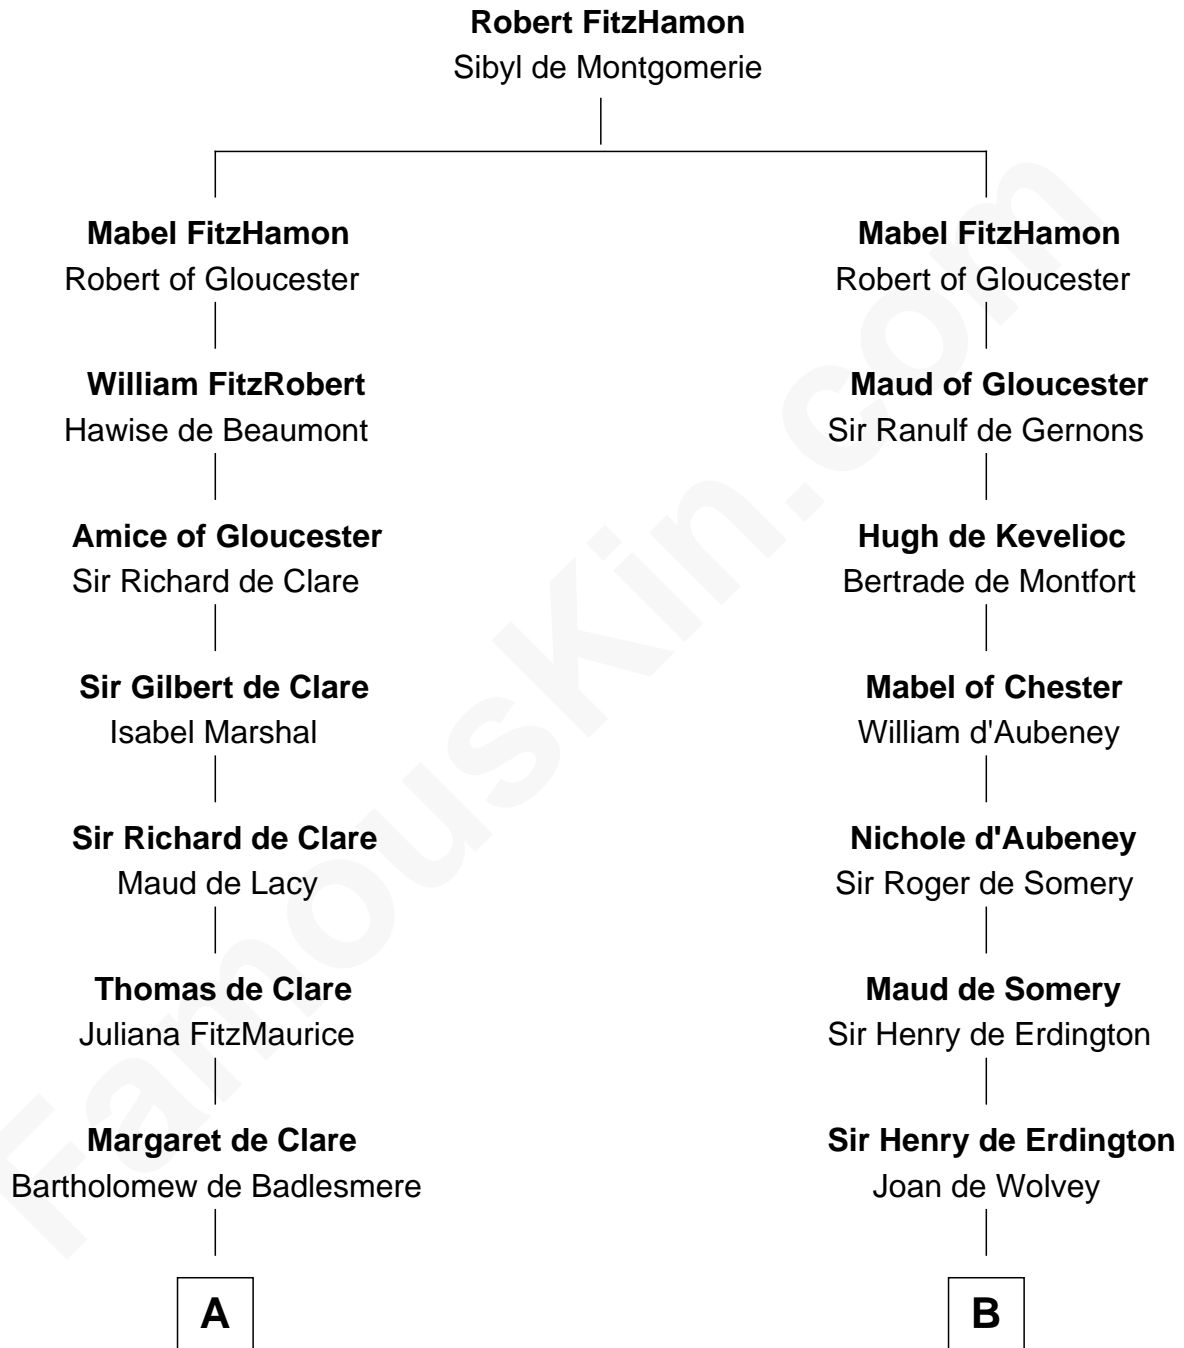

FamousKin.com

Relationship Chart of

Robert Treat Paine

Signer of the Declaration of Independence

20th cousin 1 time removed of

John Hancock

Signer of the Declaration of Independence

C

Mary Launce
Rev. John Sherman

Abigail Sherman
Rev. Samuel Willard

Abigail Willard
Rev. Samuel Treat

Eunice Treat
Thomas Paine

Robert Treat Paine
Signer of Declaration of Independence

D

Mary Bulkeley
Rev. Thomas Clarke