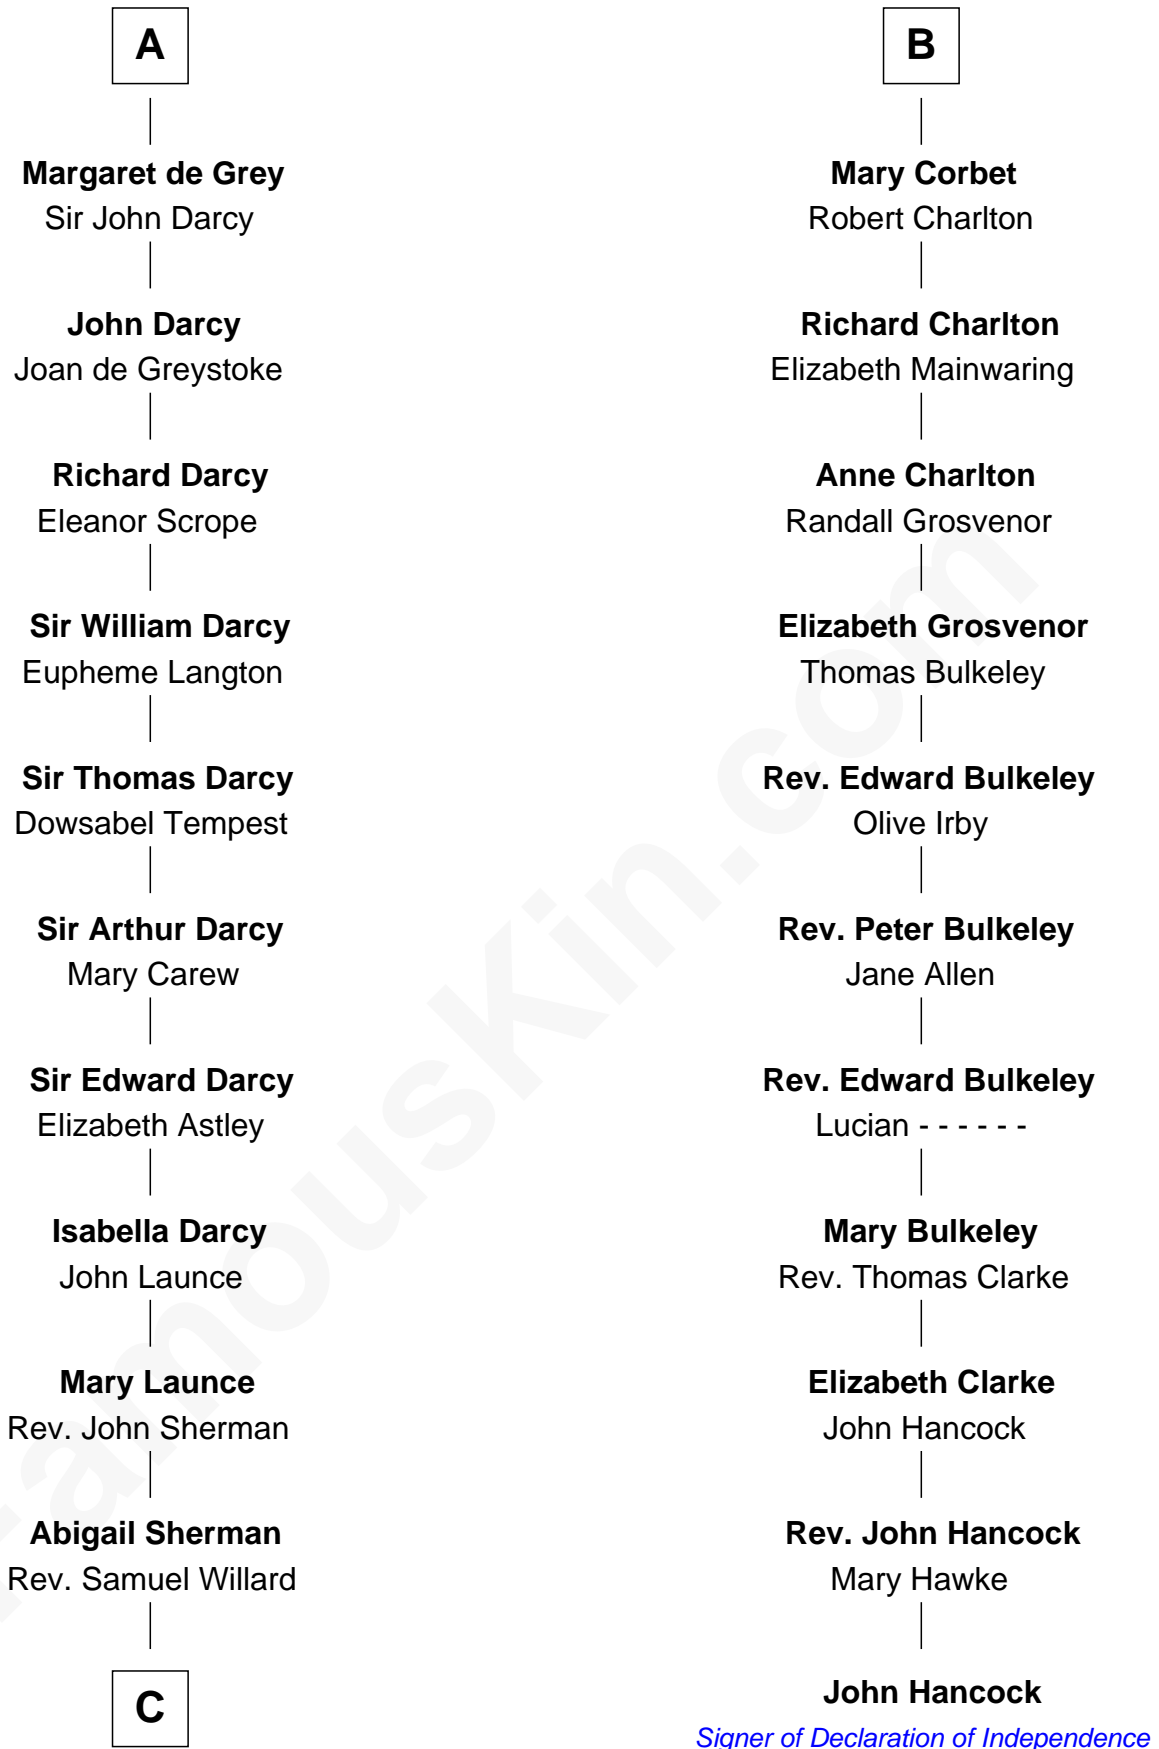

FamousKin.com

Relationship Chart of

Robert Treat Paine

Signer of the Declaration of Independence

17th cousin 2 times removed of

John Hancock

Signer of the Declaration of Independence

C

—
Abigail Willard
Rev. Samuel Treat

—
Eunice Treat
Thomas Paine

—
Robert Treat Paine
Signer of Declaration of Independence

FamousKin.com