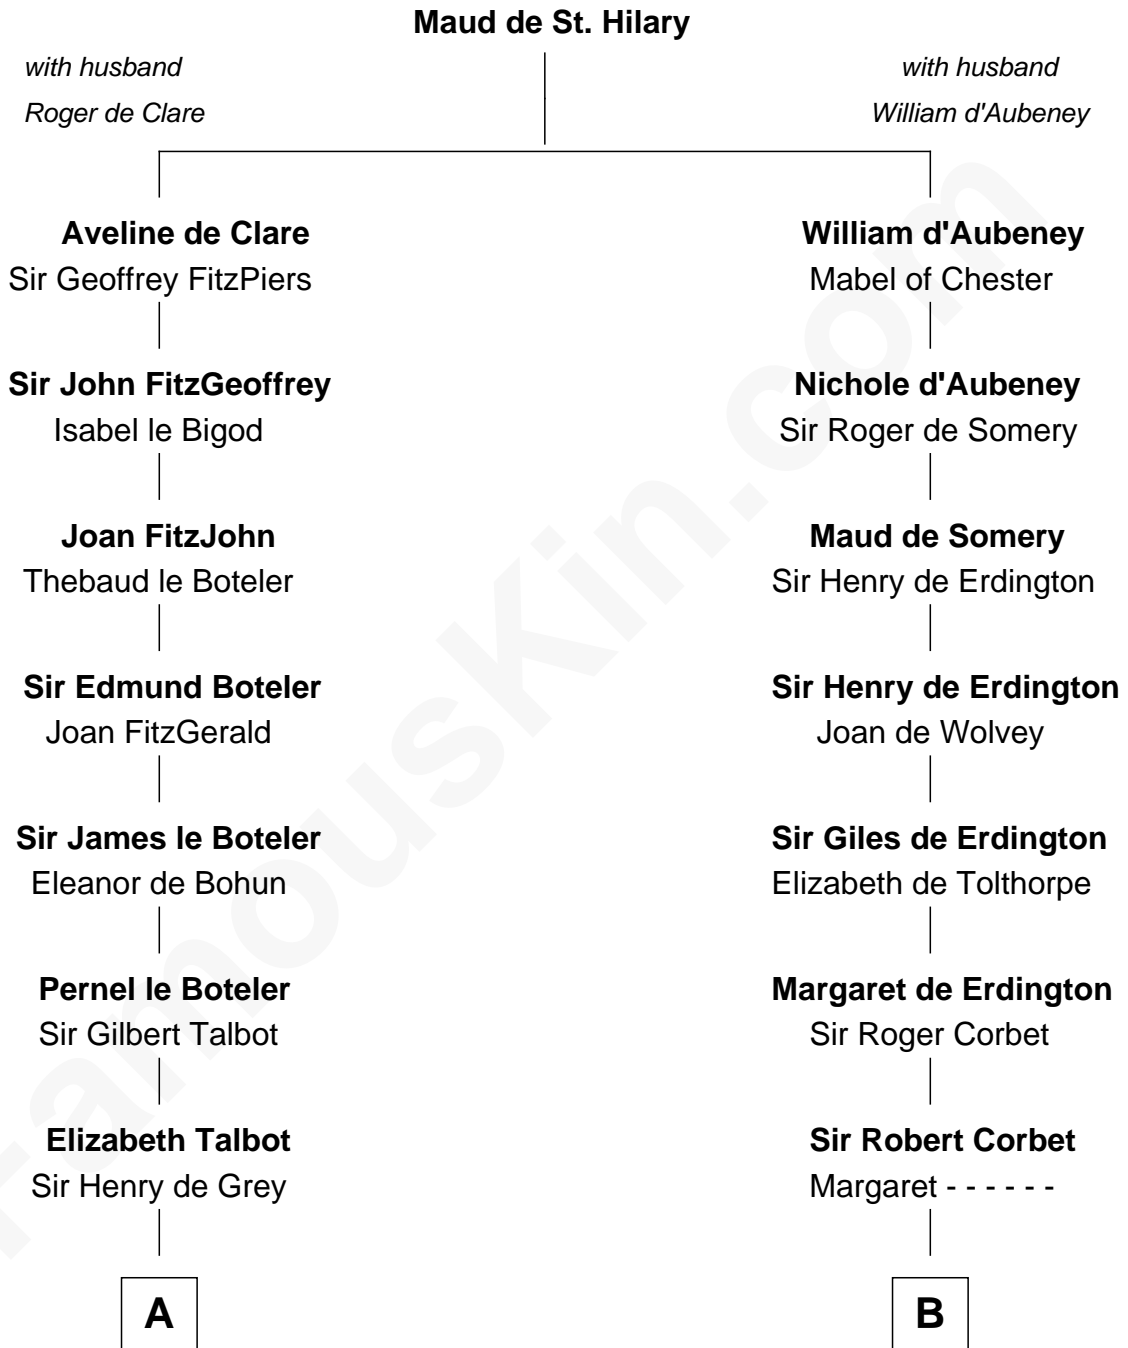

FamousKin.com

Relationship Chart of

Robert Treat Paine

Signer of the Declaration of Independence

17th cousin 2 times removed of

John Hancock

Signer of the Declaration of Independence

C

—
Abigail Willard
Rev. Samuel Treat

—
Eunice Treat
Thomas Paine

—
Robert Treat Paine
Signer of Declaration of Independence

FamousKin.com