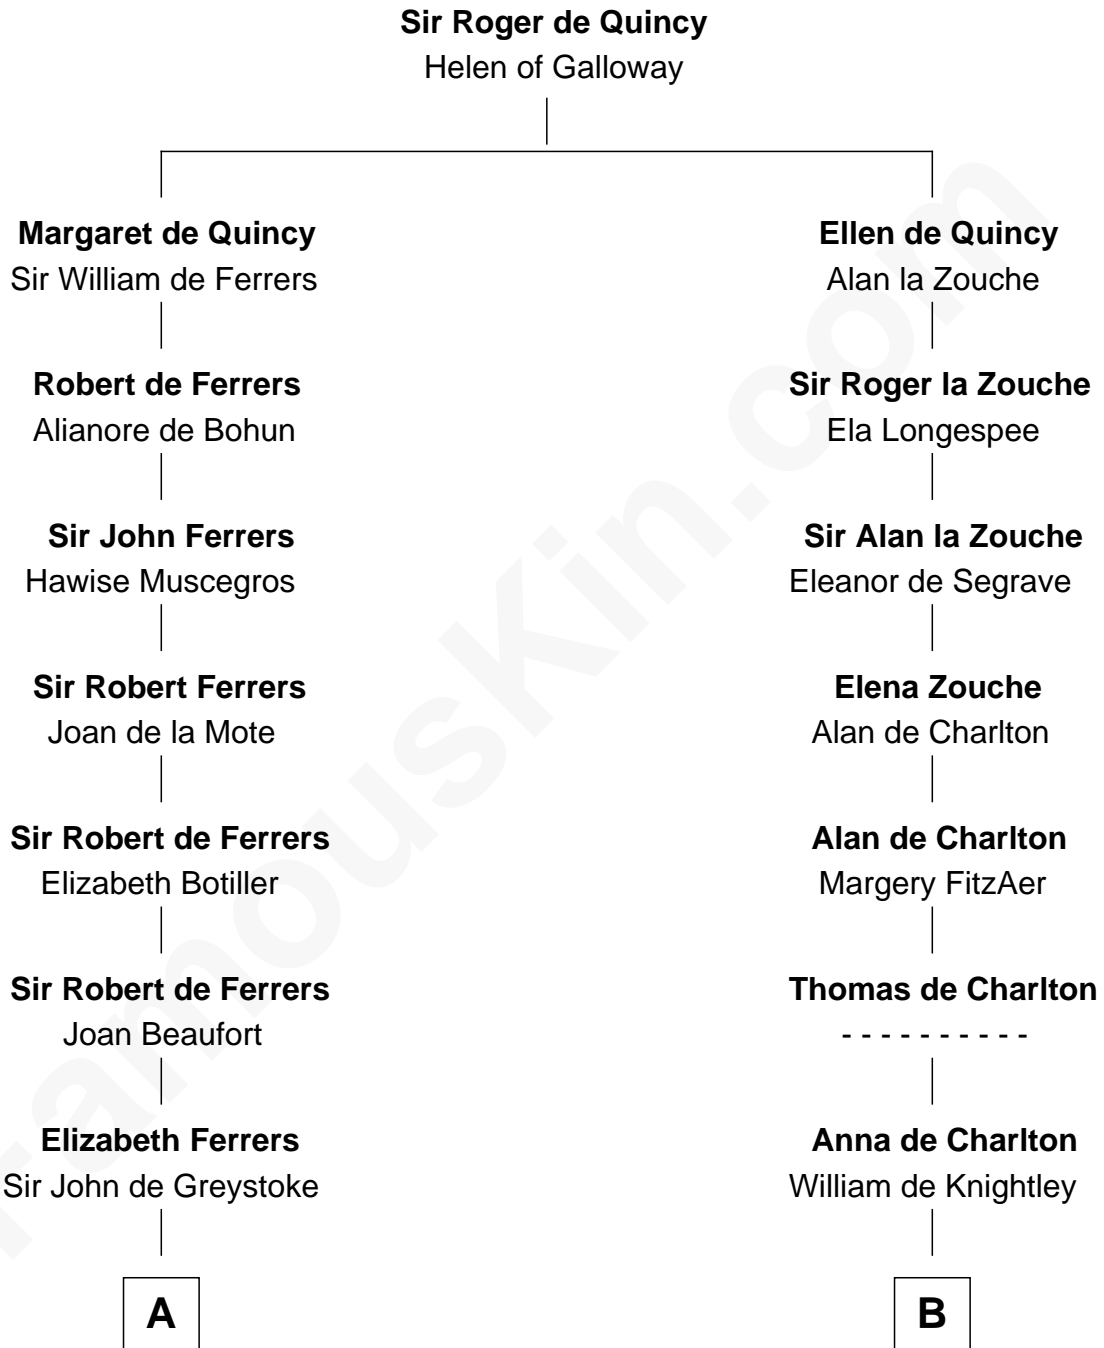

## Relationship Chart of

**Robert Treat Paine**

*Signer of the Declaration of Independence*

18th cousin of

**John Hancock**

*Signer of the Declaration of Independence*

**C**

**Eunice Treat**  
Thomas Paine

**Robert Treat Paine**

*Signer of Declaration of Independence*

**D**

**Rev. John Hancock**  
Mary Hawke

**John Hancock**

*Signer of Declaration of Independence*

FamousKin.com