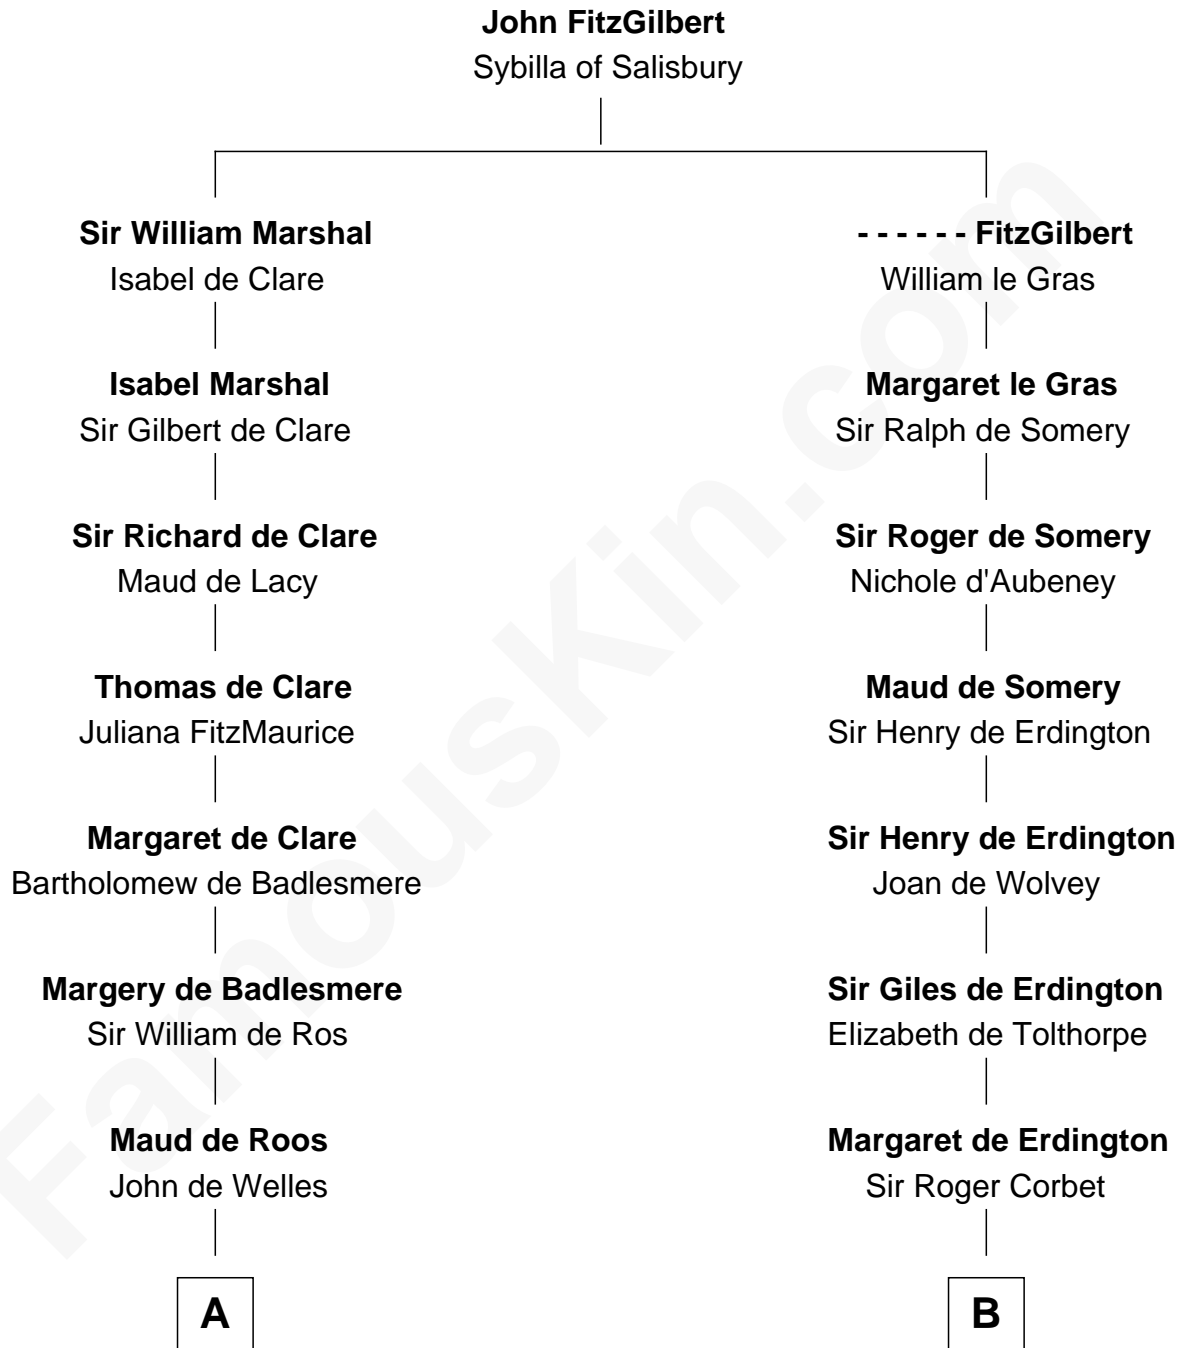

FamousKin.com

Relationship Chart of

Robert Treat Paine

Signer of the Declaration of Independence

18th cousin 1 time removed of

John Hancock

Signer of the Declaration of Independence

FamousKin.com