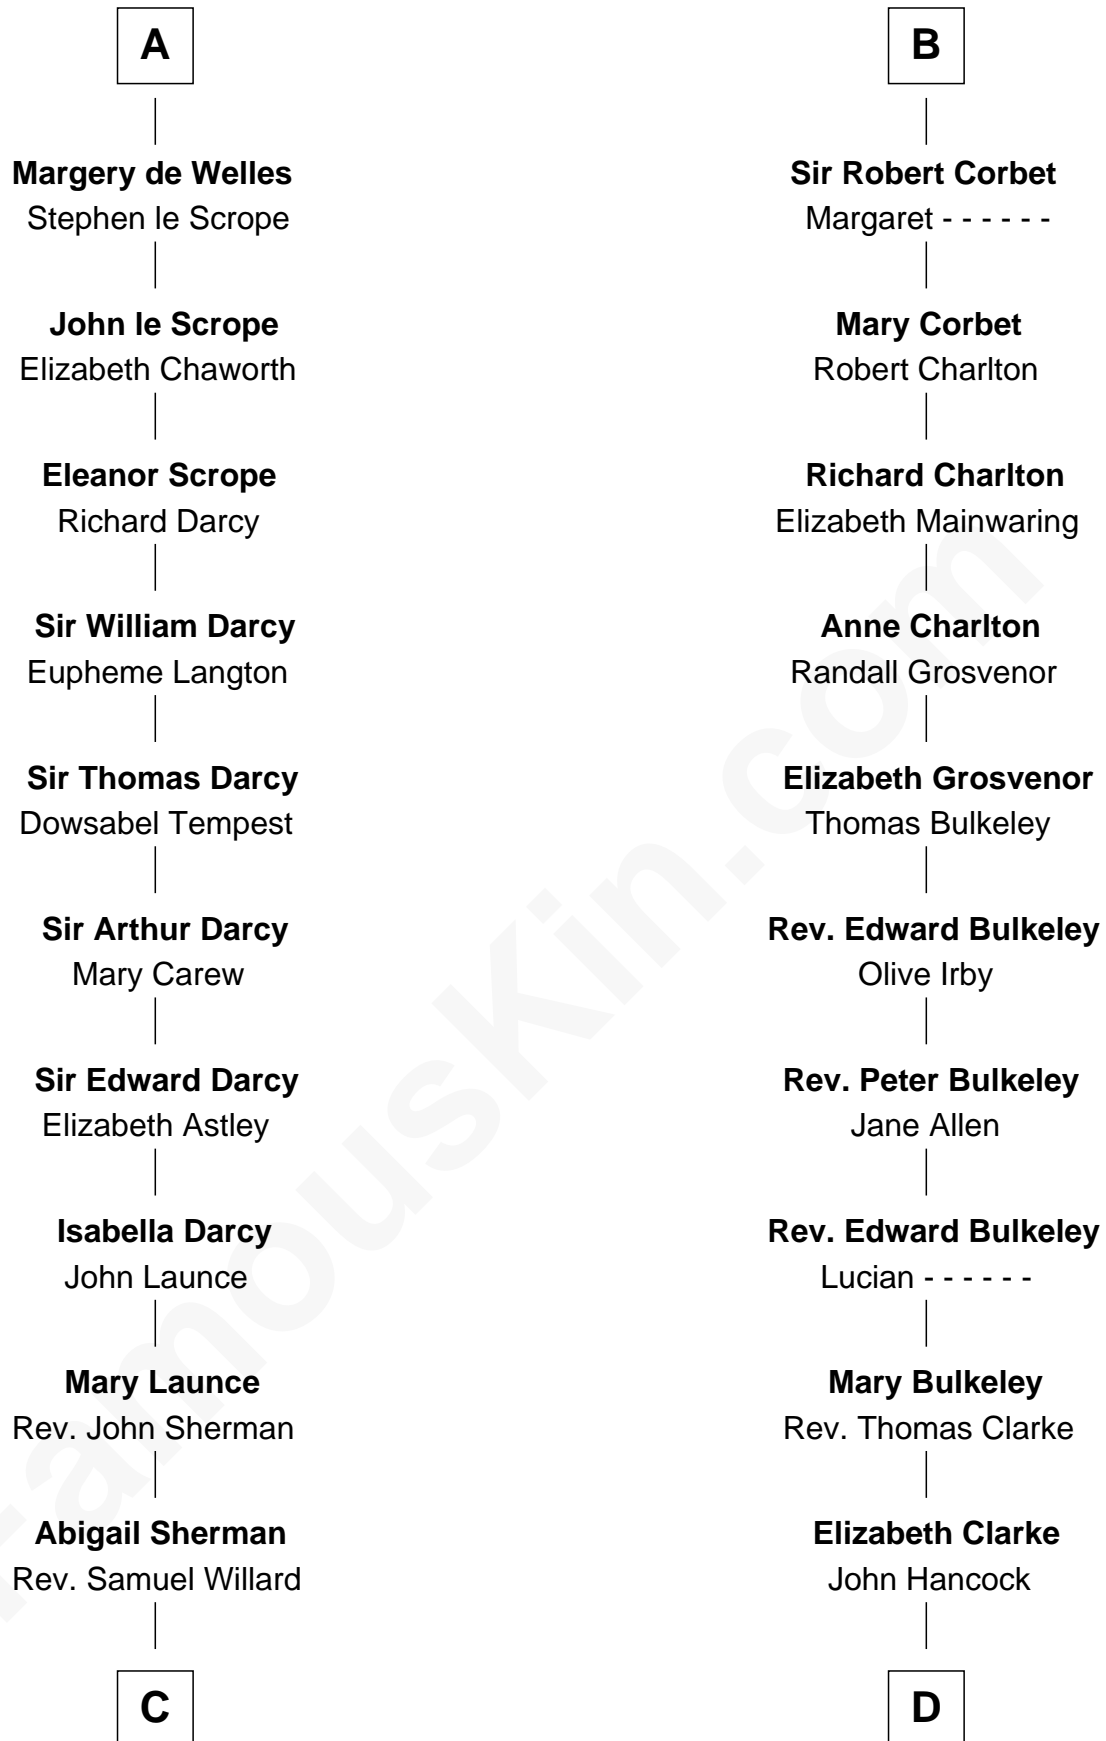

FamousKin.com

Relationship Chart of

Robert Treat Paine

Signer of the Declaration of Independence

18th cousin 1 time removed of

John Hancock

Signer of the Declaration of Independence

FamousKin.com