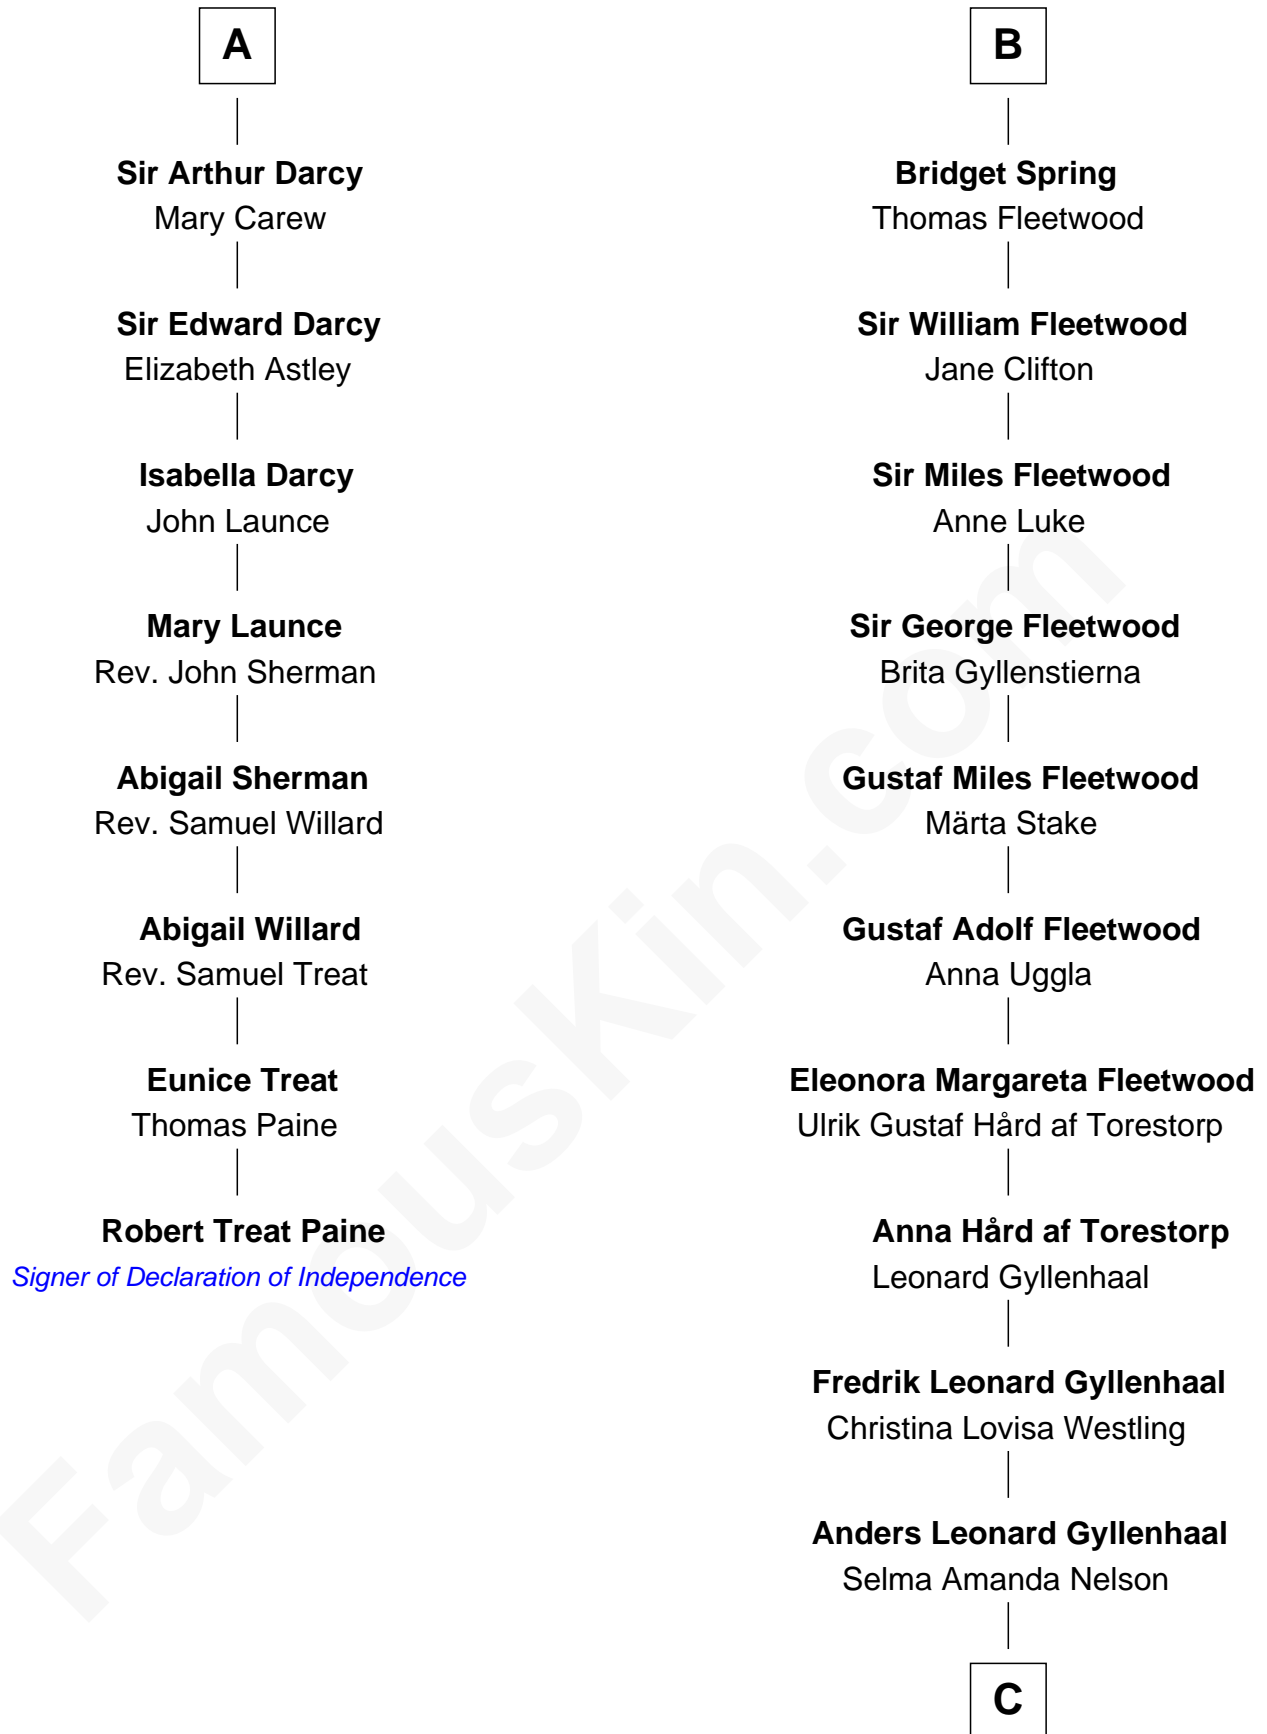

FamousKin.com

Relationship Chart of

Robert Treat Paine

Signer of the Declaration of Independence

14th cousin 6 times removed of

Maggie Gyllenhaal

Movie Actress

Bartholomew de Badlesmere

Margaret de Badlesmere

Sir John de Tibetot

Sir Robert de Tibetot

Margaret Deincourt

Elizabeth de Tibetot

Sir Philip le Despencer

Margery Despencer

Sir Roger Wentworth

Henry Wentworth

Elizabeth Howard

Margery Wentworth

Sir William Waldegrave

Dorothy Waldegrave

Sir John Spring

B

C