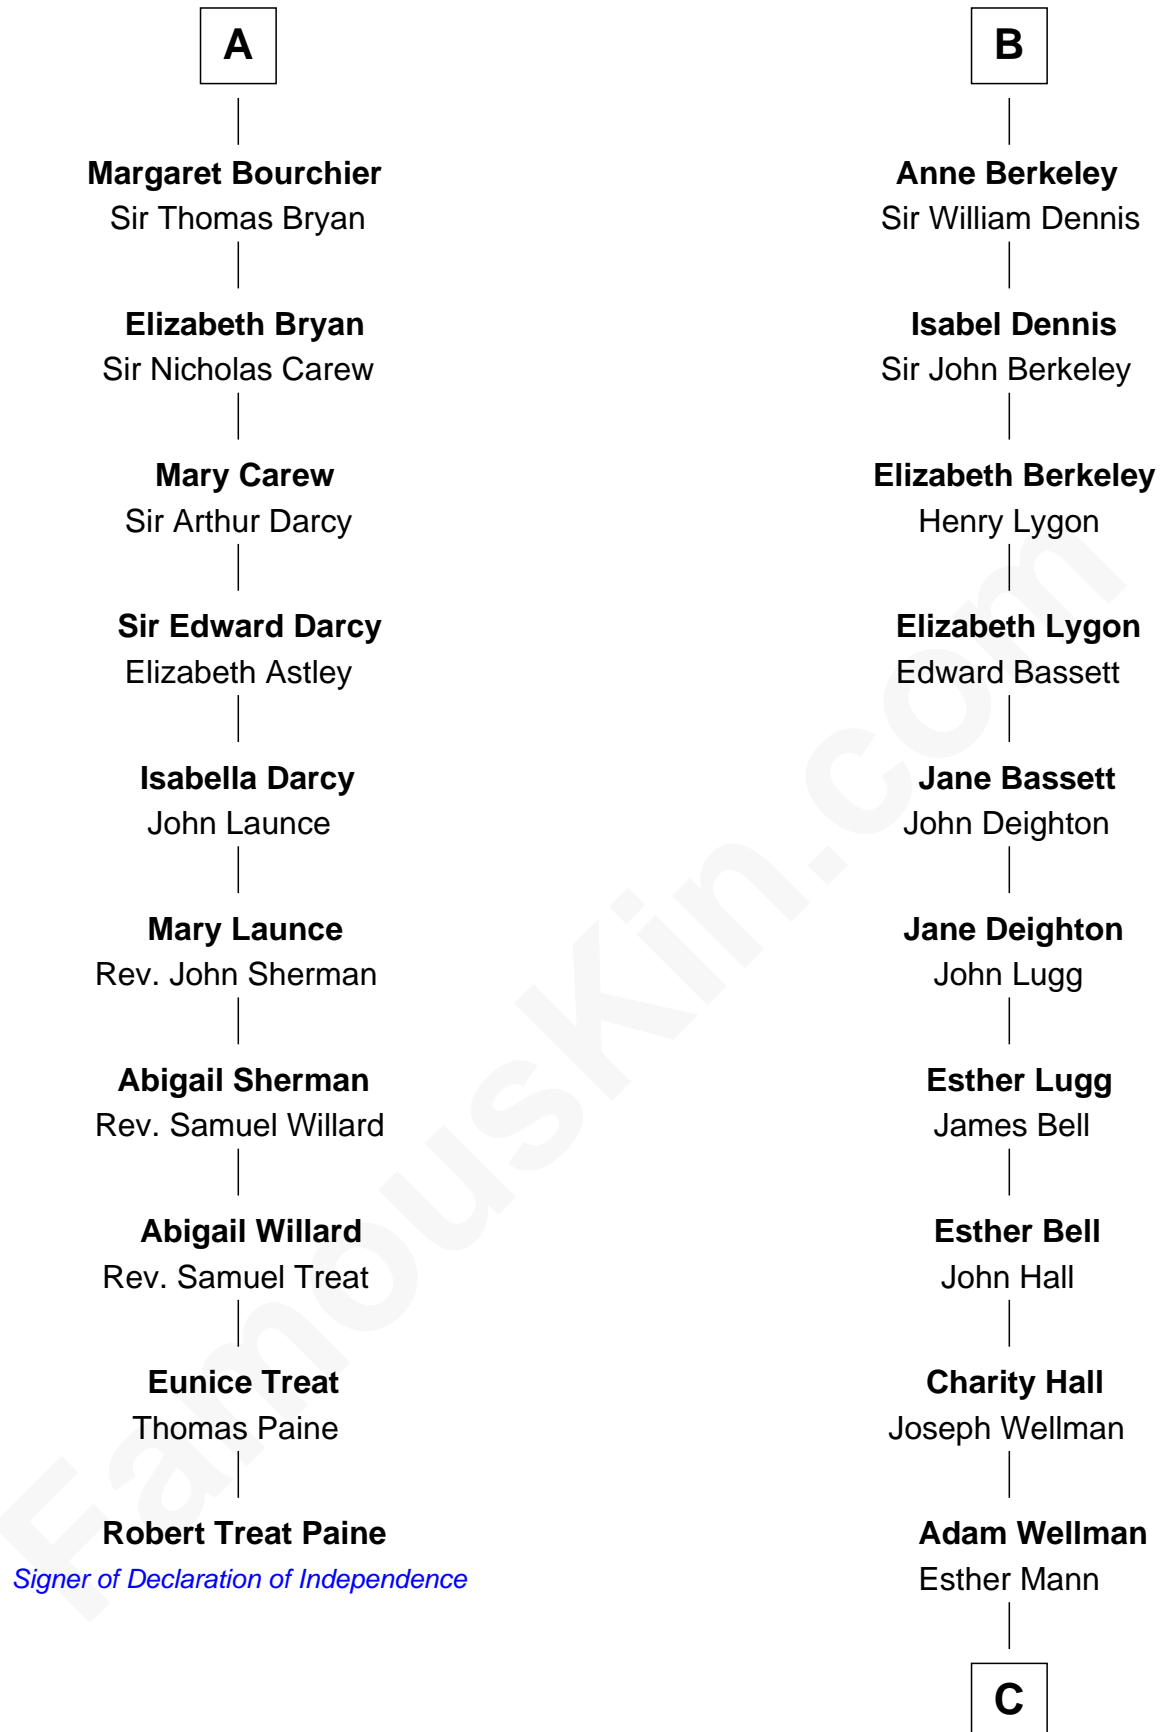

## Relationship Chart of

### Robert Treat Paine

*Signer of the Declaration of Independence*

16th cousin 4 times removed of

### Jack London

*Author of "The Call of the Wild"*

**C**

—  
**Joel Wellman**

Betsey Baker

—  
**Marshall Daniel Wellman**

Eleanor Garrett Jones

—  
**Flora Wellman**