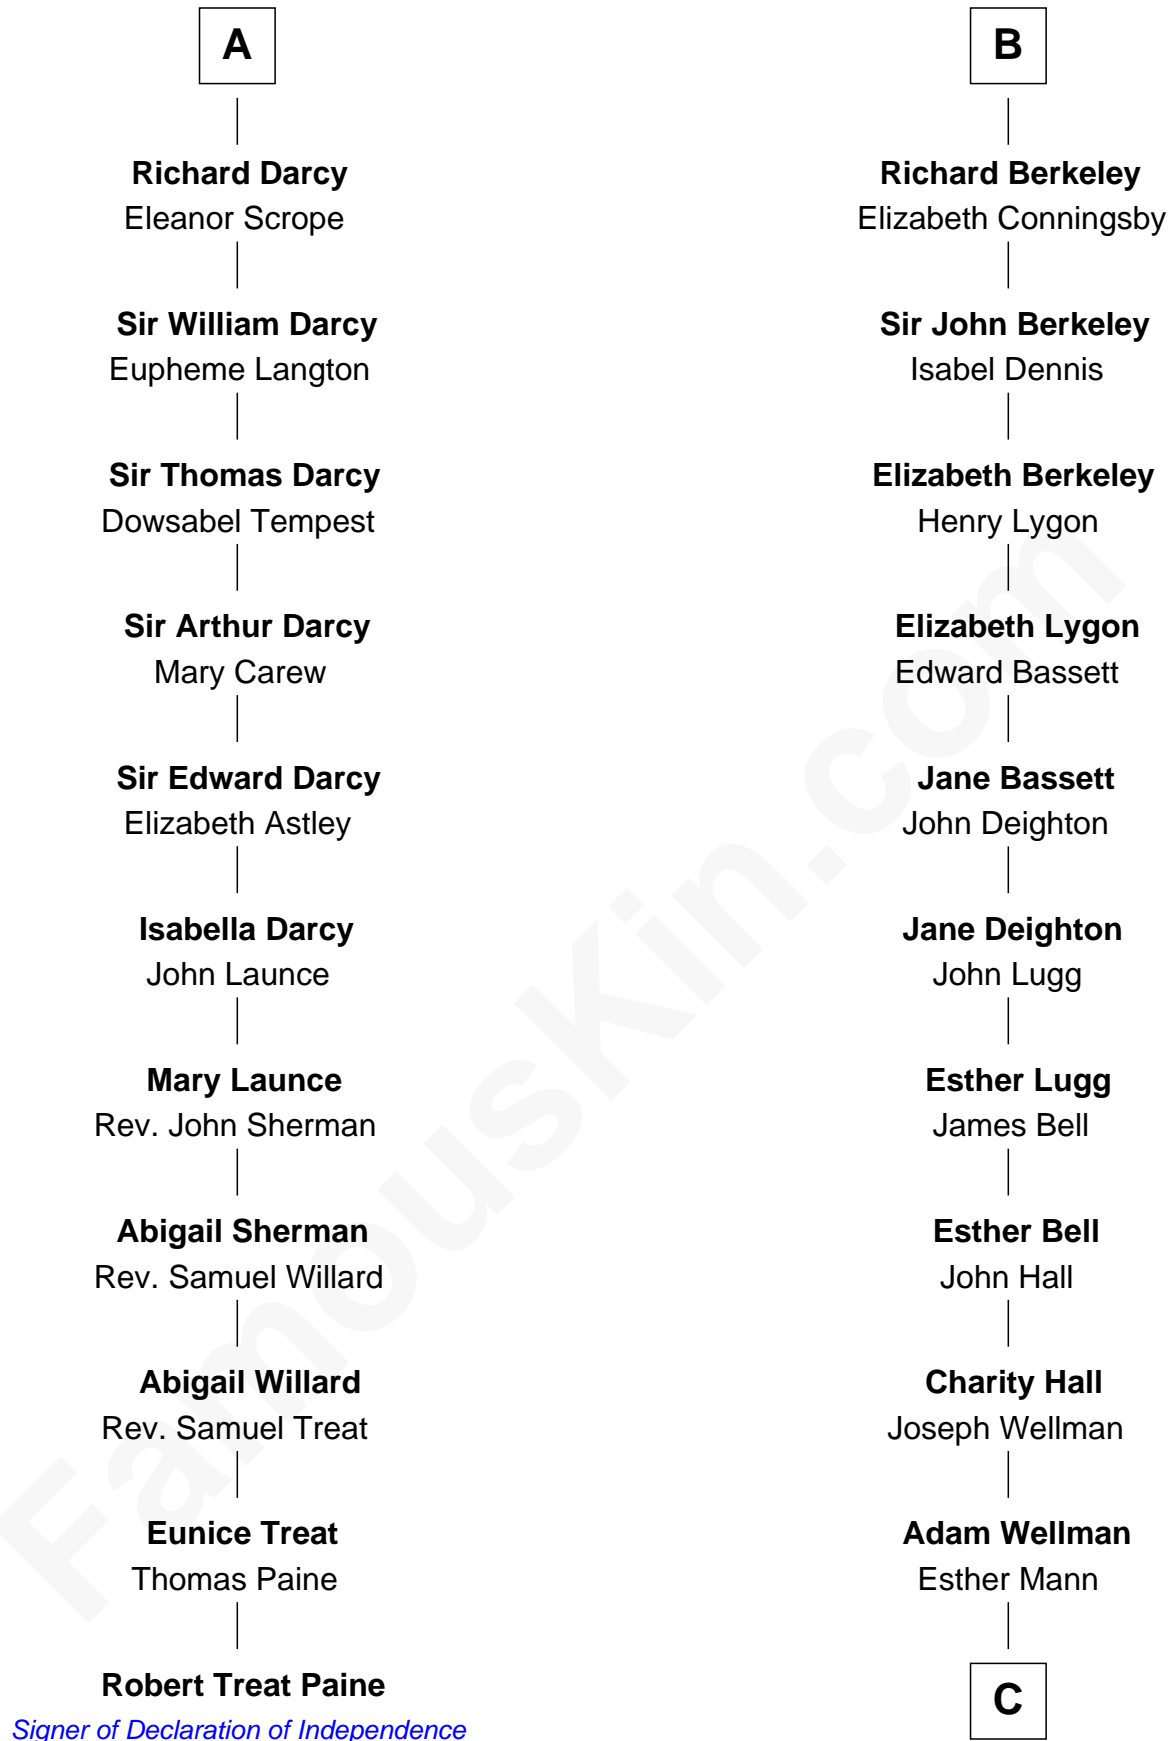

FamousKin.com

Relationship Chart of

Robert Treat Paine

Signer of the Declaration of Independence

17th cousin 3 times removed of

Jack London

Author of "The Call of the Wild"

Sir William de Ferrers

Joan de Ferrers

Sir Thomas de Berkeley

Sir Maurice de Berkeley

Eve la Zouche

Maurice de Berkeley

Margaret - - - - -

Thomas Berkeley

Catherine Botetourte

Maurice Berkeley

Johanna Denham

Maurice Berkeley

Ellen Montfort

Sir William Berkeley

Anne Stafford

B

C