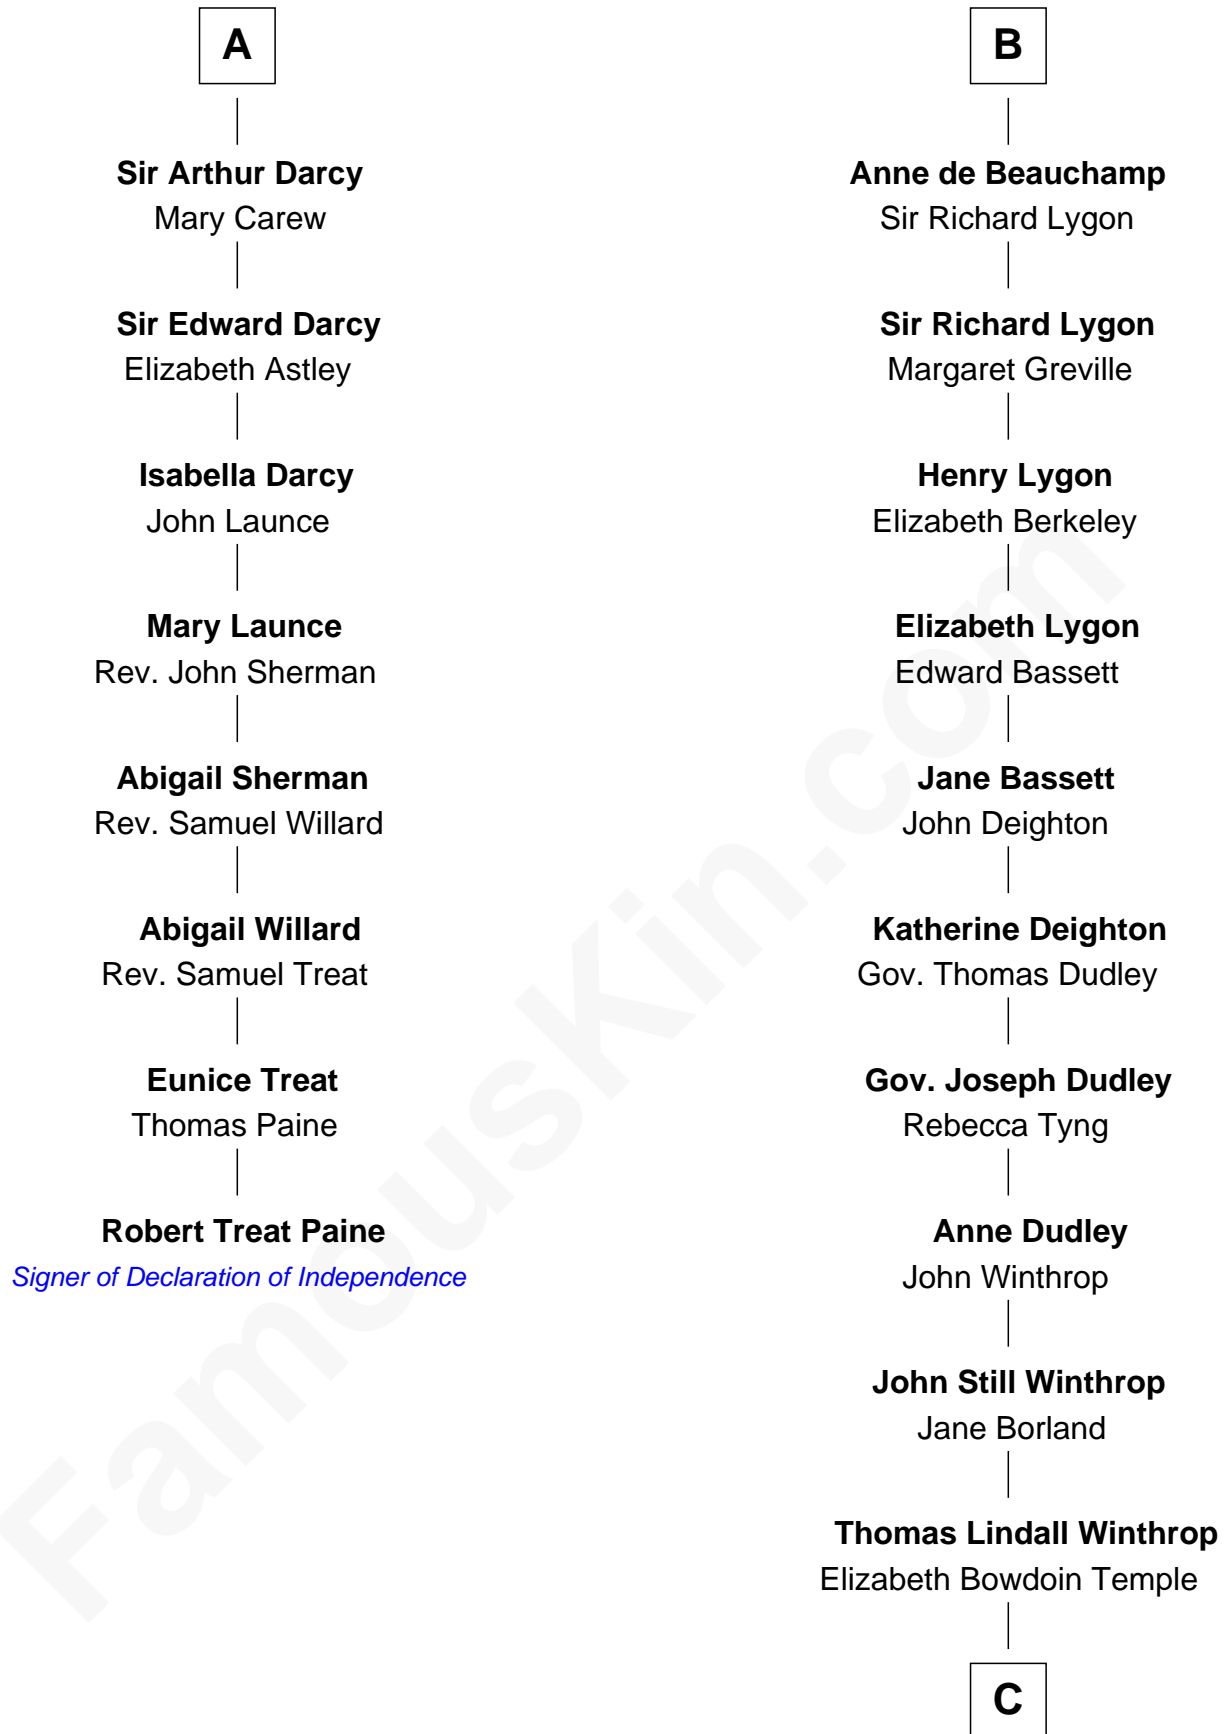

FamousKin.com

Relationship Chart of

Robert Treat Paine

Signer of the Declaration of Independence

14th cousin 7 times removed of

John Kerry

68th U.S. Secretary of State

John de Botetourte

Maud FitzThomas

C

Robert Charles Winthrop
Elizabeth Cabot Blanchard

Robert Charles Winthrop
Elizabeth Mason

Margaret Tyndal Winthrop
James Grant Forbes

Rosemary Isabel Forbes
Richard John Kerry

John Kerry
68th U.S. Secretary of State