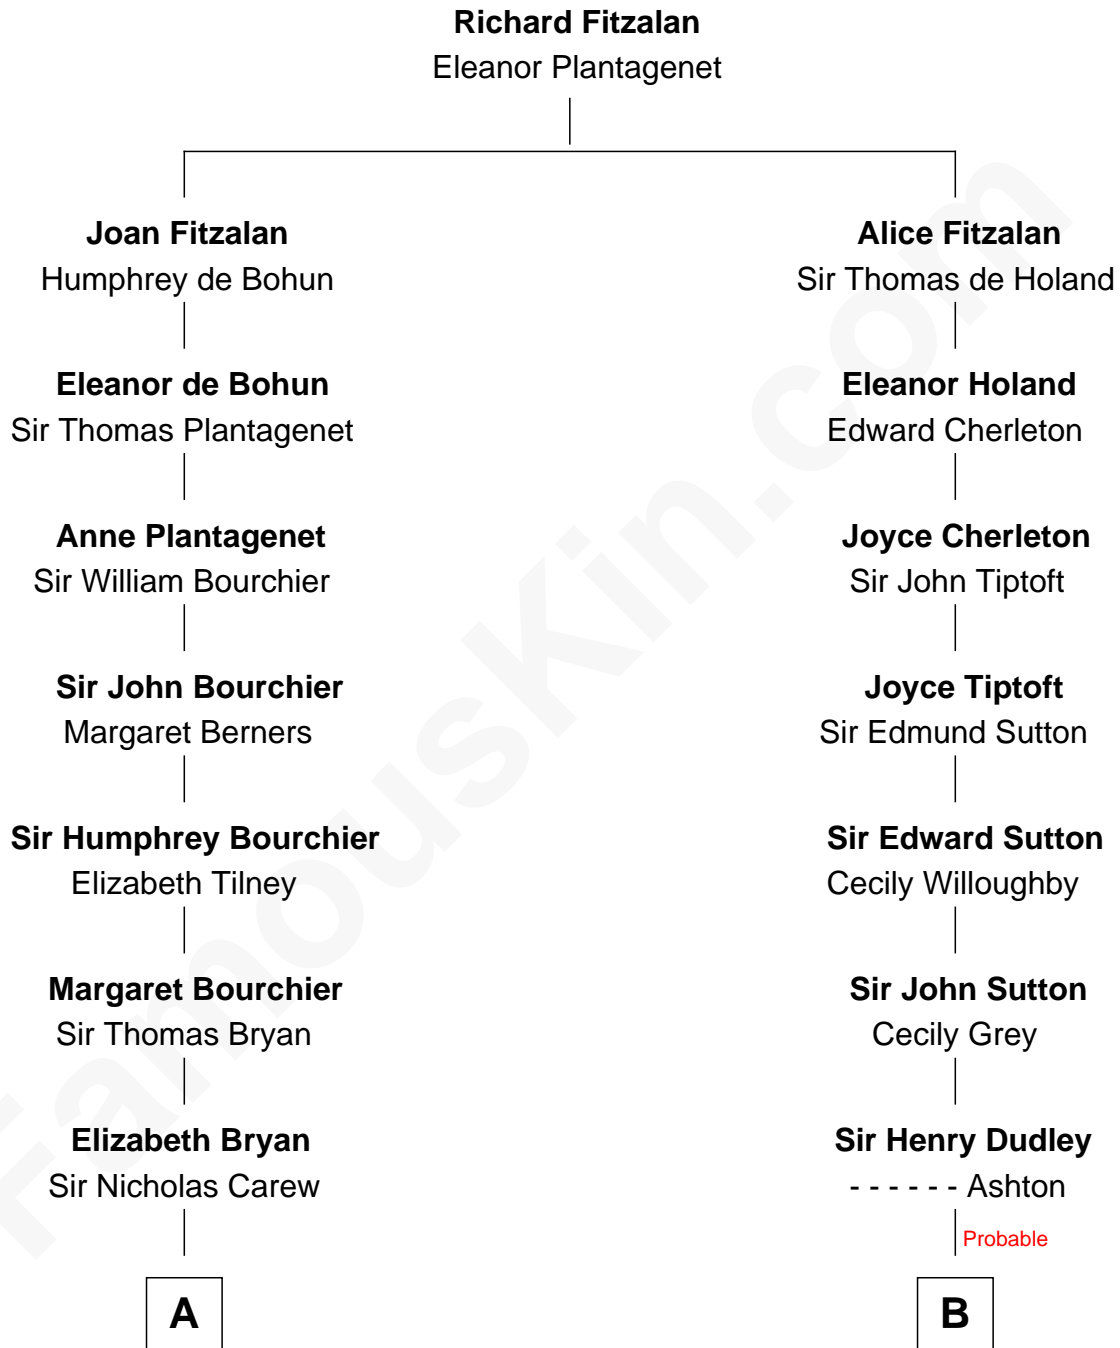

## Relationship Chart of

### Robert Treat Paine

*Signer of the Declaration of Independence*

14th cousin 3 times removed of

**John Kerry**

*68th U.S. Secretary of State*

**A**

**Mary Carew**  
Sir Arthur Darcy

**Sir Edward Darcy**  
Elizabeth Astley

**Isabella Darcy**  
John Launce

**Mary Launce**  
Rev. John Sherman

**Abigail Sherman**  
Rev. Samuel Willard

**Abigail Willard**  
Rev. Samuel Treat

**Eunice Treat**  
Thomas Paine

**Robert Treat Paine**  
*Signer of Declaration of Independence*