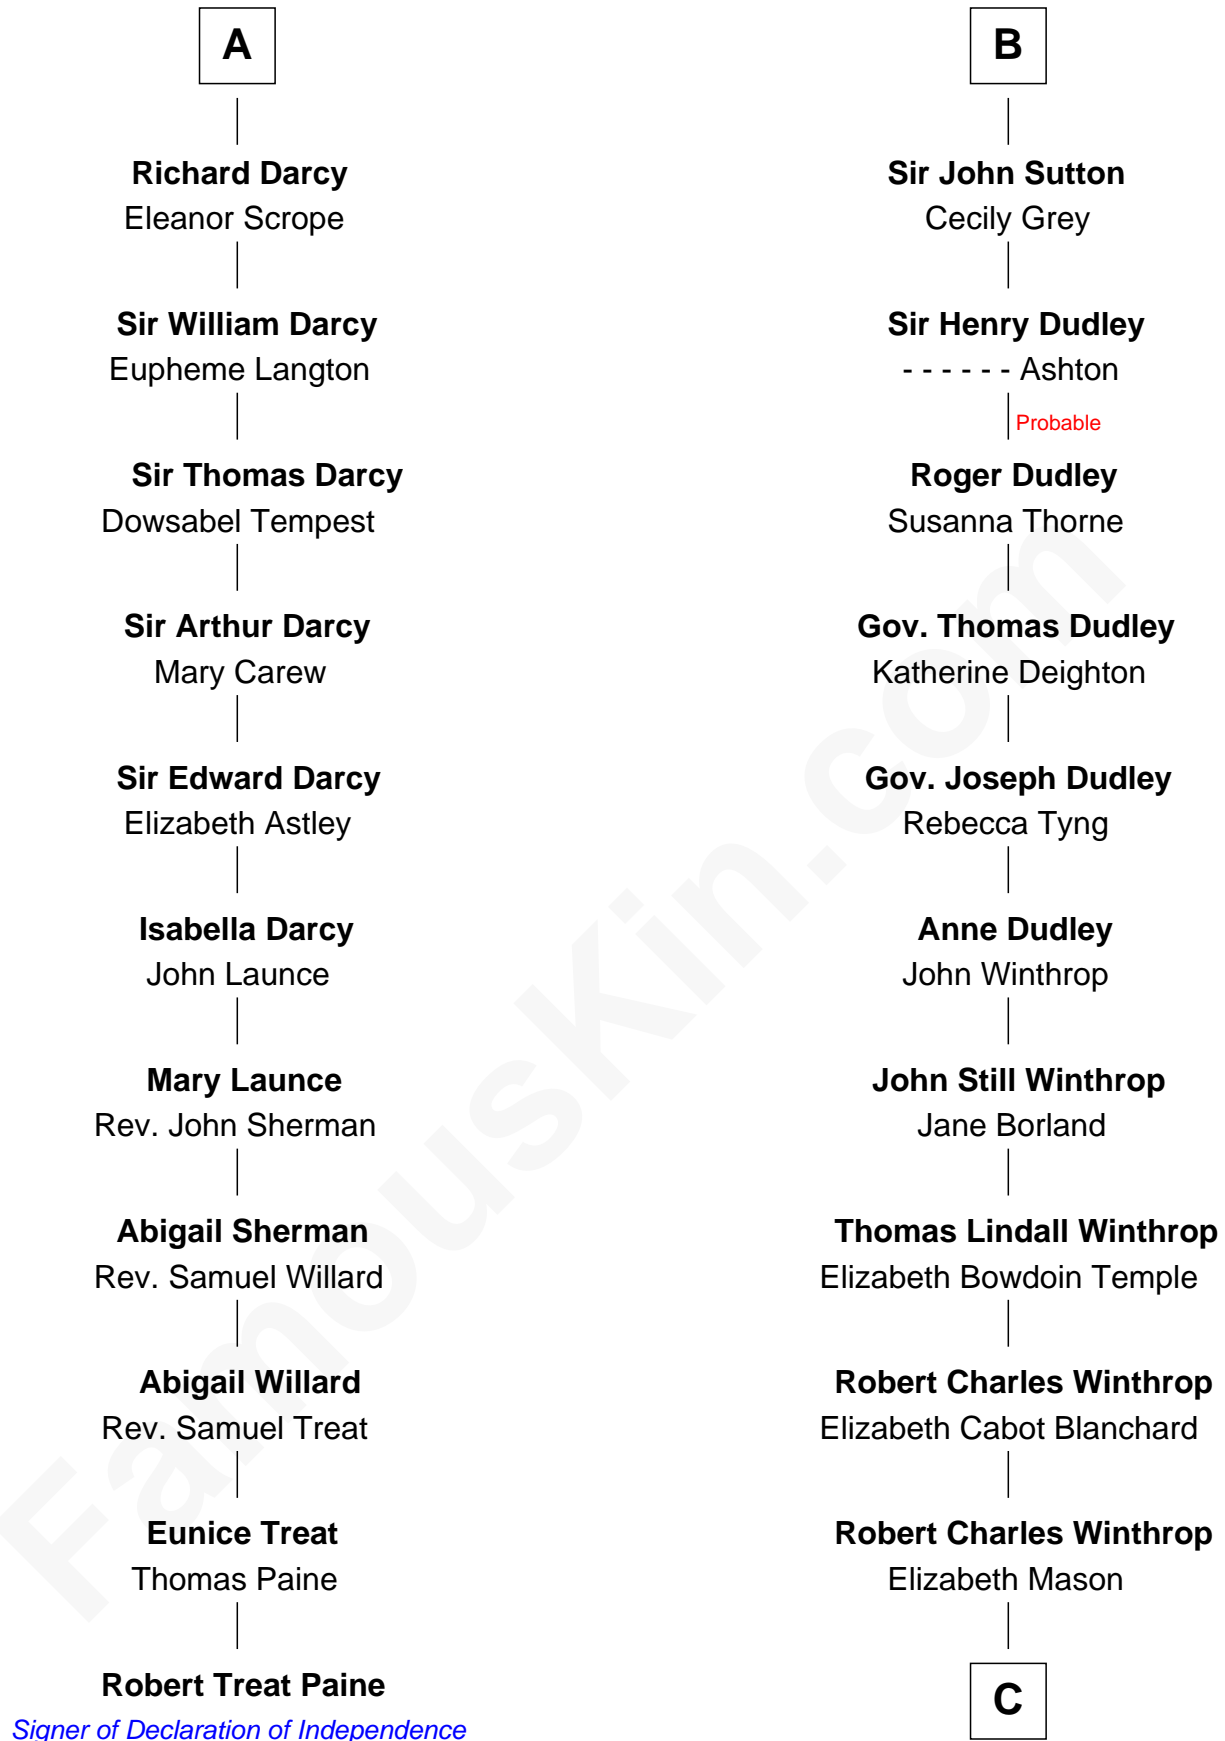

FamousKin.com

Relationship Chart of

Robert Treat Paine

Signer of the Declaration of Independence

17th cousin 2 times removed of

John Kerry

68th U.S. Secretary of State

Sir William de Ferrers

Joan de Ferrers

Sir Thomas de Berkeley

Sir Maurice de Berkeley

Eve la Zouche

Thomas de Berkeley

Katherine de Clyvedon

Sir John Berkeley

Elizabeth Betteshorne

Elizabeth Berkeley

Sir John Sutton

Sir Edmund Sutton

Joyce Tiptoft

Sir Edward Sutton

Cecily Willoughby

B

C

|
Margaret Tyndal Winthrop

James Grant Forbes

|
Rosemary Isabel Forbes

Richard John Kerry

|
John Kerry

68th U.S. Secretary of State

FamousKin.com