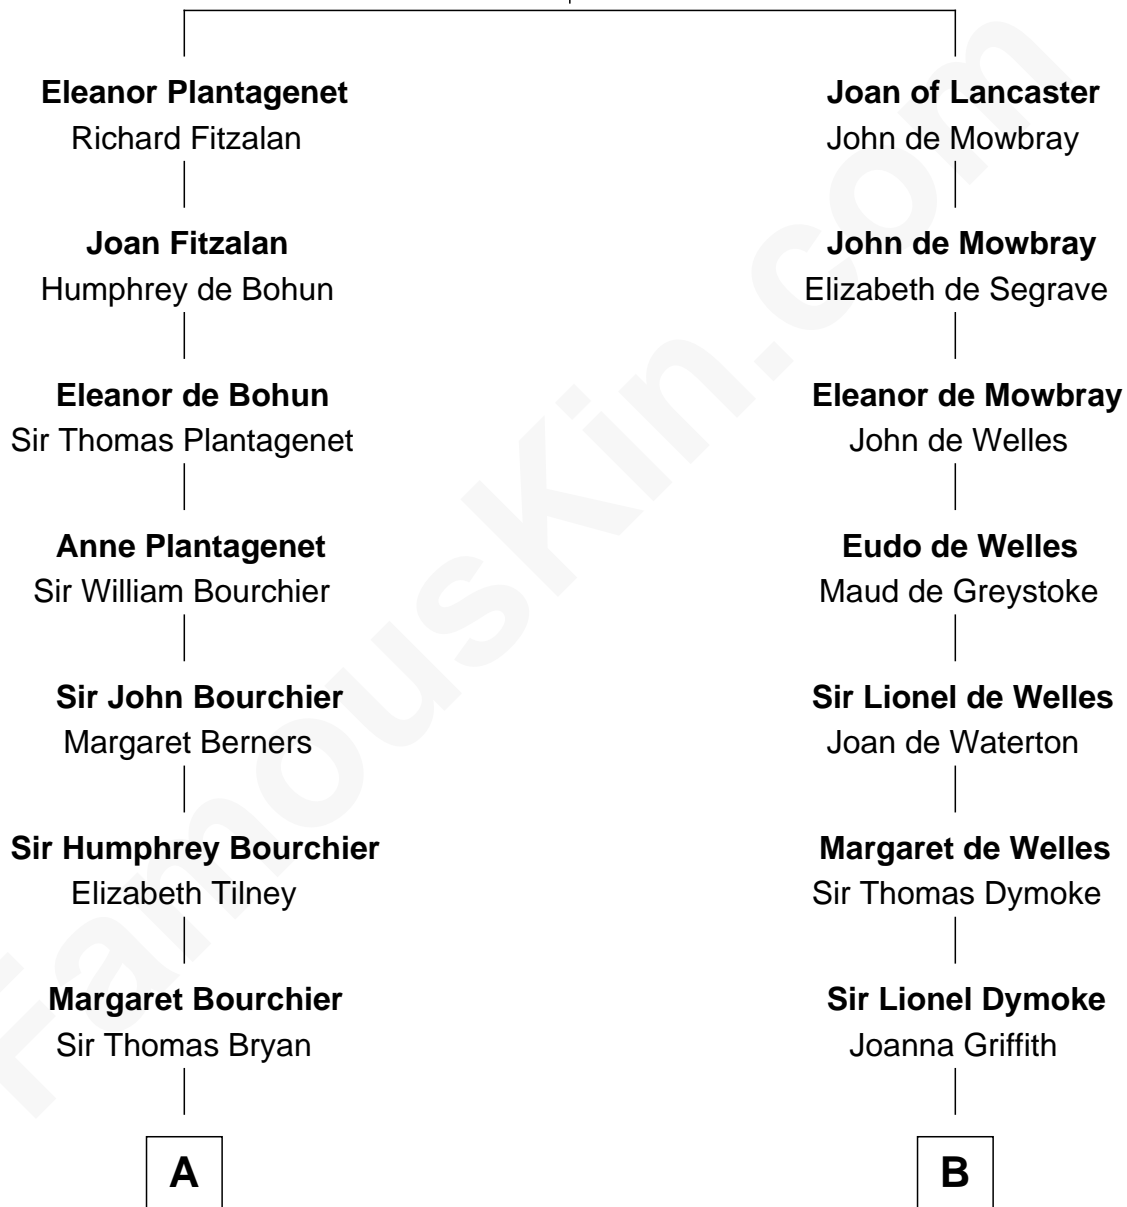

FamousKin.com

Relationship Chart of

Robert Treat Paine

Signer of the Declaration of Independence

15th cousin 6 times removed of

Lucille Ball

TV Actress - "I Love Lucy"

Henry Plantagenet
Maud de Chaworth

C

Sally Bennet Osborn
Newman Durrell

George Osborn Durrell
Anne Jane Jewell

Nellie Rebecca Durrell
Jasper Clinton Ball

Henry Durrell Ball
Desiree Evelyn Hunt

Lucille Ball
TV Actress - "I Love Lucy"