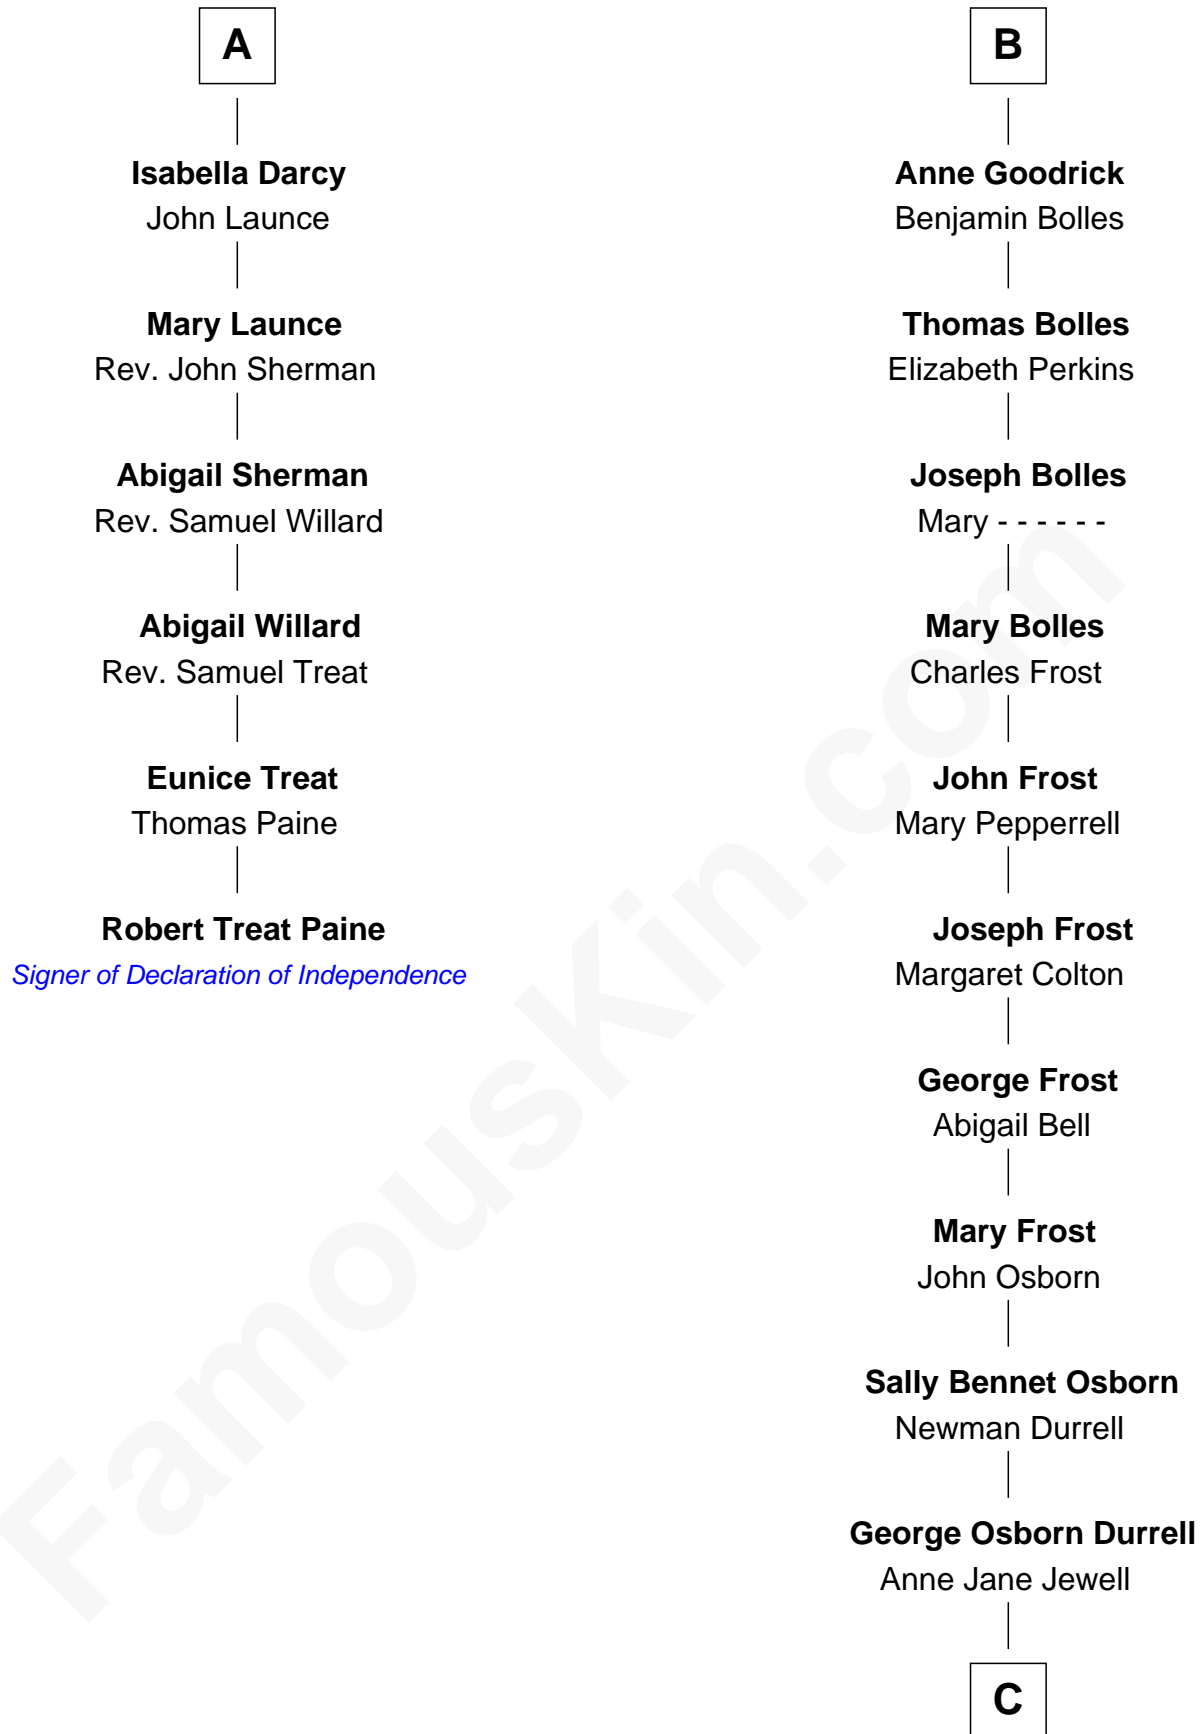

FamousKin.com

Relationship Chart of

Robert Treat Paine

Signer of the Declaration of Independence

12th cousin 7 times removed of

Lucille Ball

TV Actress - "I Love Lucy"

C

Nellie Rebecca Durrell

Jasper Clinton Ball

Henry Durrell Ball

Desiree Evelyn Hunt

Lucille Ball

TV Actress - "I Love Lucy"

FamousKin.com