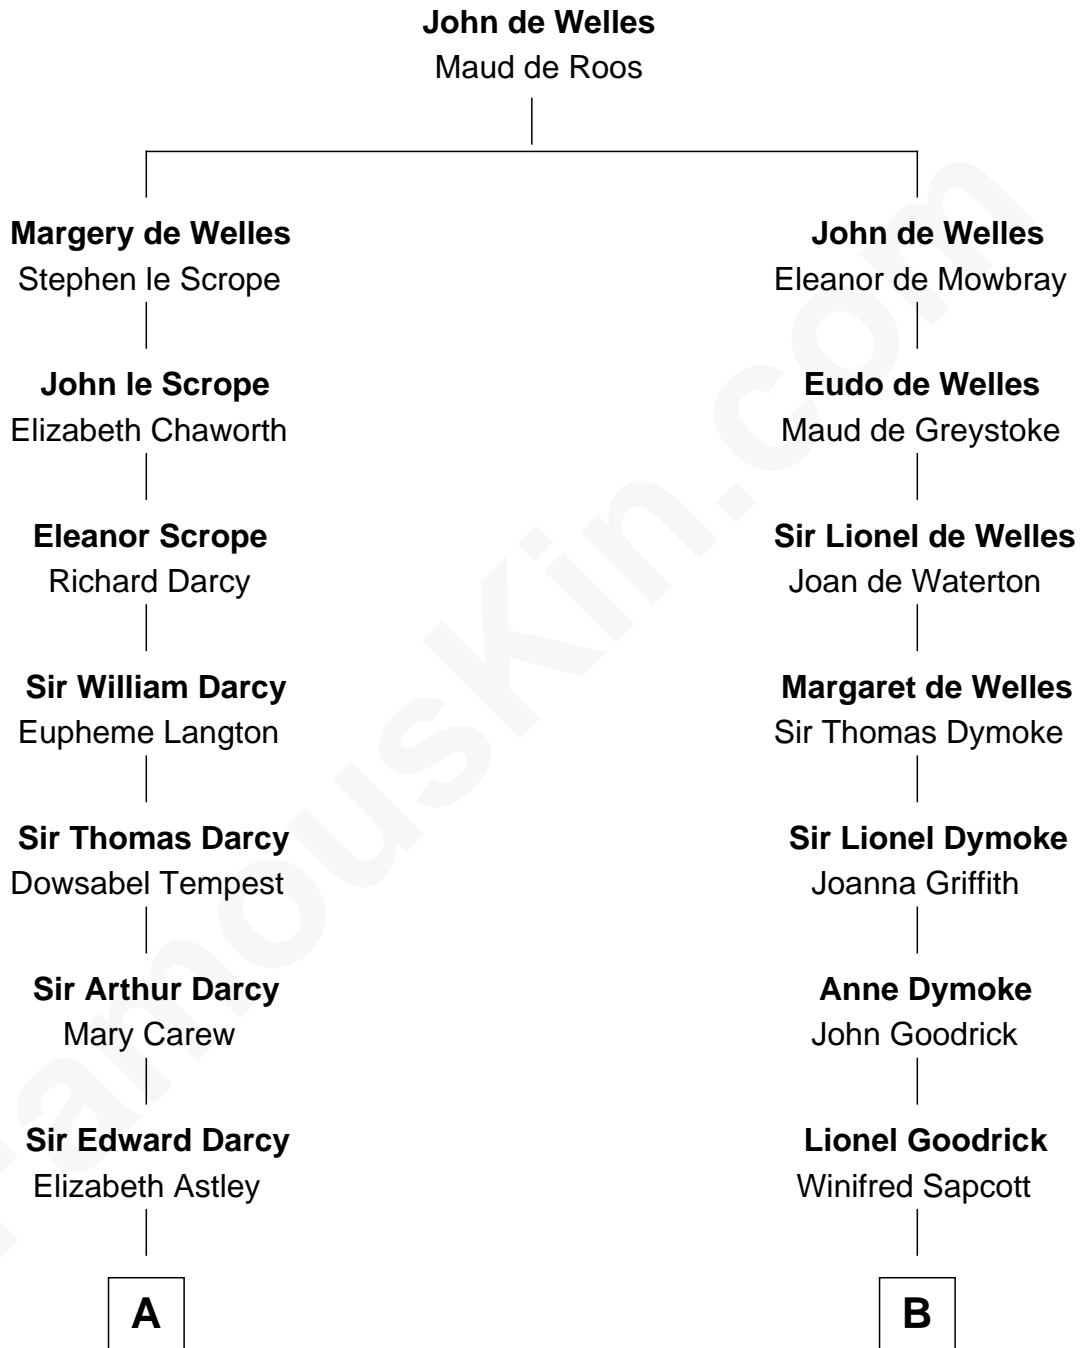

FamousKin.com

Relationship Chart of

Robert Treat Paine

Signer of the Declaration of Independence

12th cousin 7 times removed of

Lucille Ball

TV Actress - "I Love Lucy"

C

Nellie Rebecca Durrell

Jasper Clinton Ball

Henry Durrell Ball

Desiree Evelyn Hunt

Lucille Ball

TV Actress - "I Love Lucy"

FamousKin.com